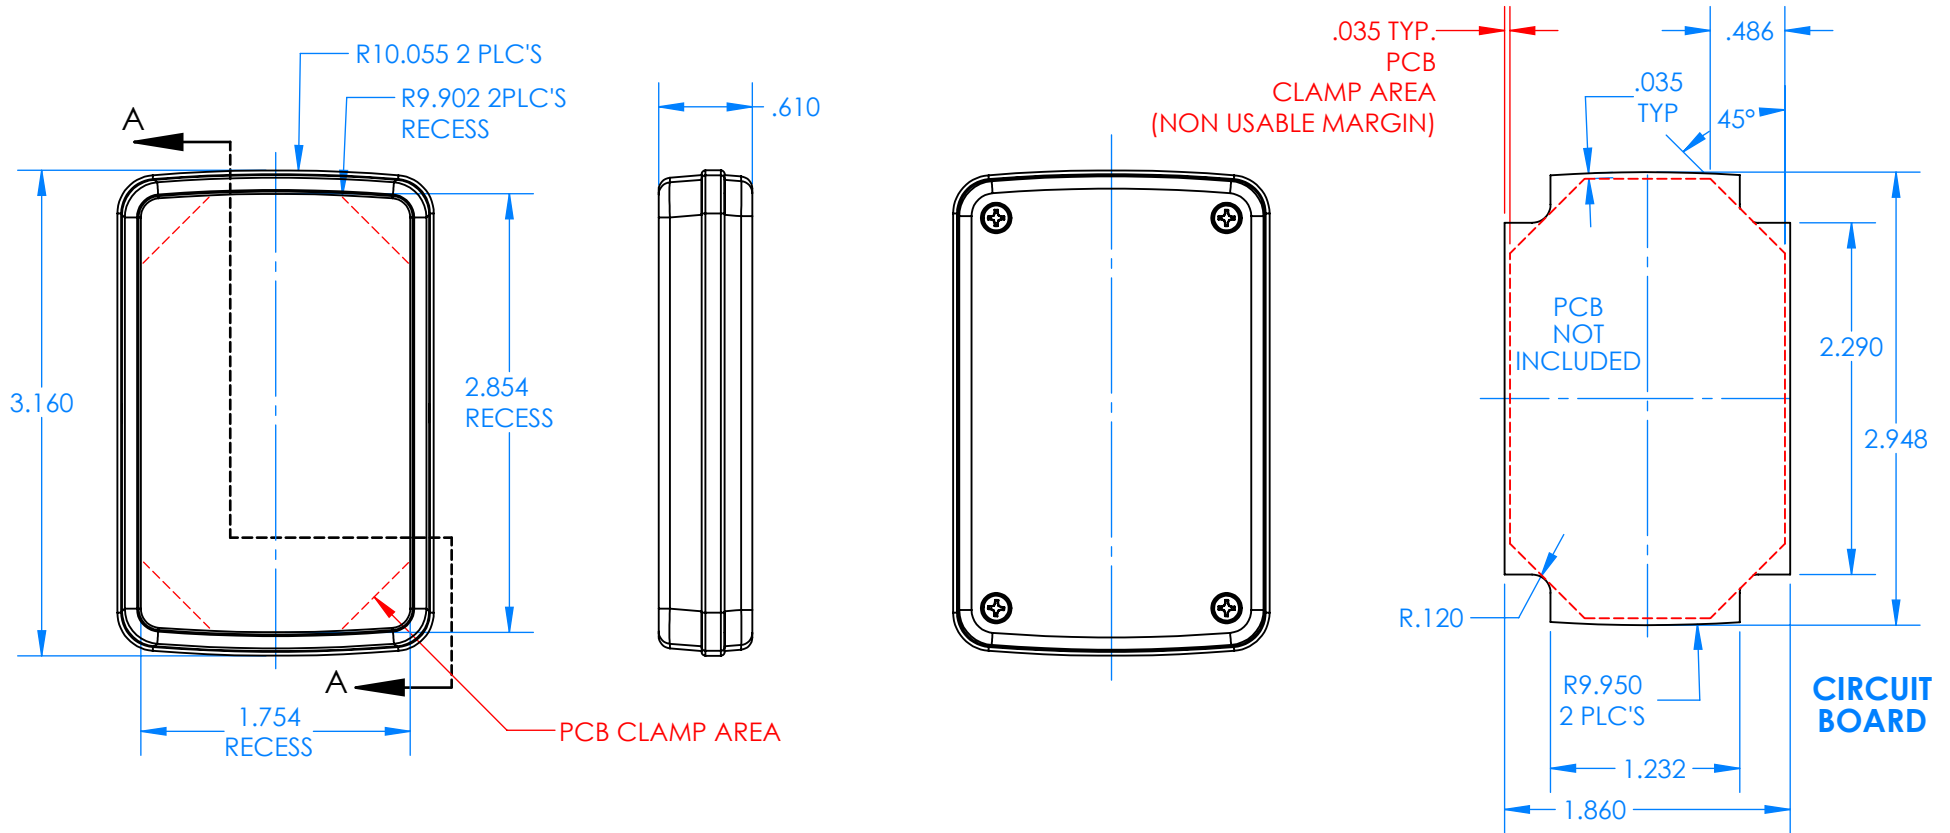

SERPAC CX61D-YY-A-ZZ

Electronic Enclosures

Enclosure color (YY)
Top-Bottom combinations available
 BK=black
 CL=clear
 TRGY=translucent gray
 TRRD=translucent red

Seal color (ZZ)
 BK=black
 BL=blue
 GM=gunmetal
 NG=neon green
 NO=neon orange
 OR=orange
 YL=yellow
 WH=white

PN	Description
5533D	(1) BW 6B Top style D
5532D	(1) BW 6A Bottom style D
5540A	(1) CX6A Series perimeter seal style A
6002	(4) #2 X 3/8" PH HD screw TORQUE 35-60 in-oz.

Wateright enclosure meets or exceeds:
IP67
NEMA 4X, 12, 13