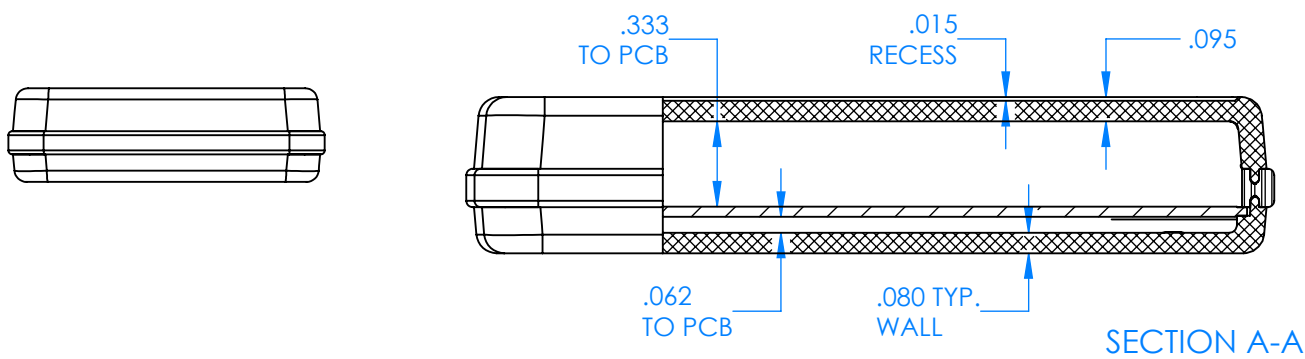

SERPAC CX61D-YY-A-ZZ

Electronic Enclosures

Enclosure color (YY)
Top-Bottom combinations available
 BK=black
 CL=clear
 TRGY=translucent gray
 TRRD=translucent red

Seal color (ZZ)
 BK=black
 BL=blue
 GM=gunmetal
 NG=neon green
 NO=neon orange
 OR=orange
 YL=yellow
 WH=white

PN	Description
5533D	(1) BW 6B Top style D
5532D	(1) BW 6A Bottom style D
5540A	(1) CX6A Series perimeter seal style A
6002	(4) #2 X 3/8" PH HD screw TORQUE 35-60 in-oz.

Wateright enclosure meets or exceeds:
IP67
NEMA 4X, 12, 13