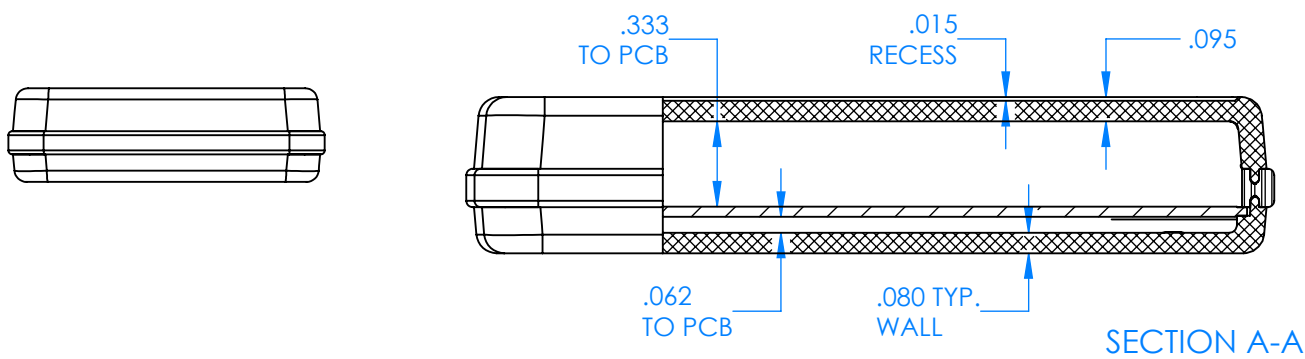

SERPAC CX61D-YY-A-ZZ

Electronic Enclosures

Enclosure color (YY)
Top-Bottom combinations available
 BK=black
 CL=clear
 TRGY=translucent gray
 TRRD=translucent red

Seal color (ZZ)
 BK=black
 BL=blue
 GM=gunmetal
 NG=neon green
 NO=neon orange
 OR=orange
 YL=yellow
 WH=white

PN	Description
5533D	(1) BW 6B Top style D
5532D	(1) BW 6A Bottom style D
5540A	(1) CX6A Series perimeter seal style A
6002	(4) #2 X 3/8" PH HD screw TORQUE 35-60 in-oz.

Watertight enclosure meets or exceeds:
IP67
NEMA 4X, 12, 13