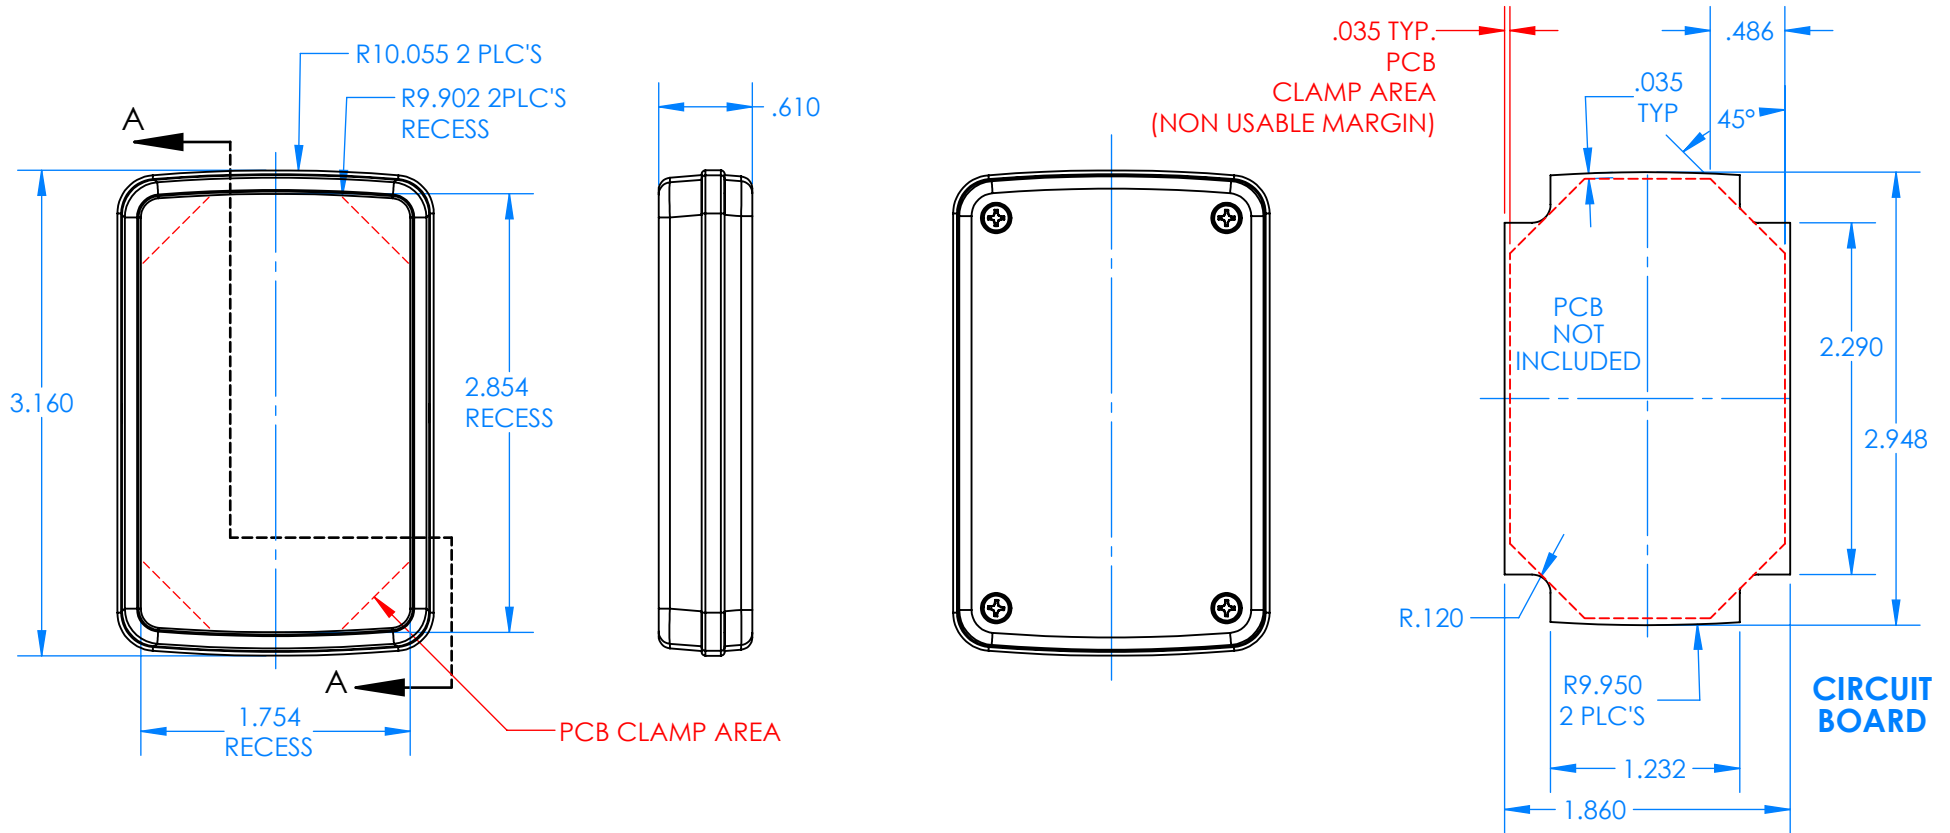

SERPAC CX61D-YY-A-ZZ

Electronic Enclosures

Enclosure color (YY)
Top-Bottom combinations available
 BK=black
 CL=clear
 TRGY=translucent gray
 TRRD=translucent red

Seal color (ZZ)
 BK=black
 BL=blue
 GM=gunmetal
 NG=neon green
 NO=neon orange
 OR=orange
 YL=yellow
 WH=white

PN	Description
5533D	(1) BW 6B Top style D
5532D	(1) BW 6A Bottom style D
5540A	(1) CX6A Series perimeter seal style A
6002	(4) #2 X 3/8" PH HD screw TORQUE 35-60 in-oz.

Watertight enclosure meets or exceeds:
IP67
NEMA 4X, 12, 13