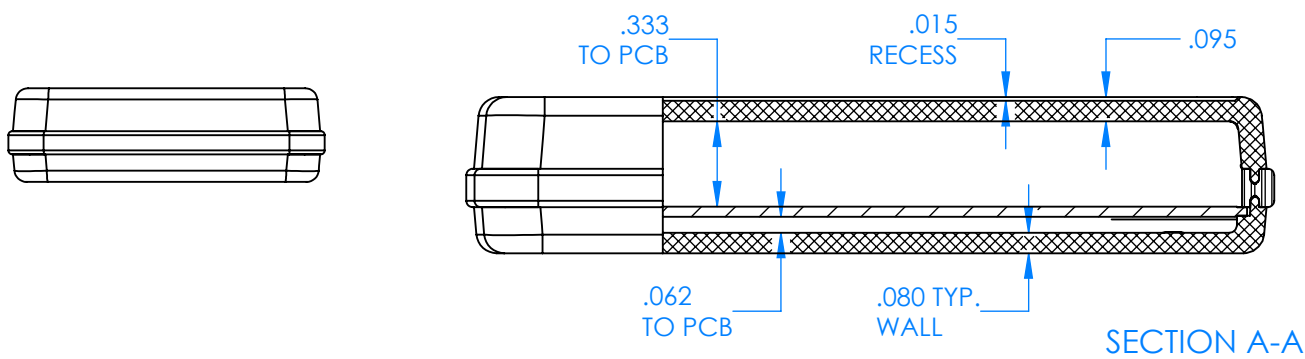

SERPAC CX61D-YY-A-ZZ

Electronic Enclosures

- Enclosure color (YY)**
Top-Bottom combinations available
 BK=black
 CL=clear
 TRGY=translucent gray
 TRRD=translucent red
- Seal color (ZZ)**
 BK=black
 BL=blue
 GM=gunmetal
 NG=neon green
 NO=neon orange
 OR=orange
 YL=yellow
 WH=white

PN	Description
5533D	(1) BW 6B Top style D
5532D	(1) BW 6A Bottom style D
5540A	(1) CX6A Series perimeter seal style A
6002	(4) #2 X 3/8" PH HD screw TORQUE 35-60 in-oz.

Wateright enclosure mees or exceeds:
IP67
NEMA 4X, 12, 13