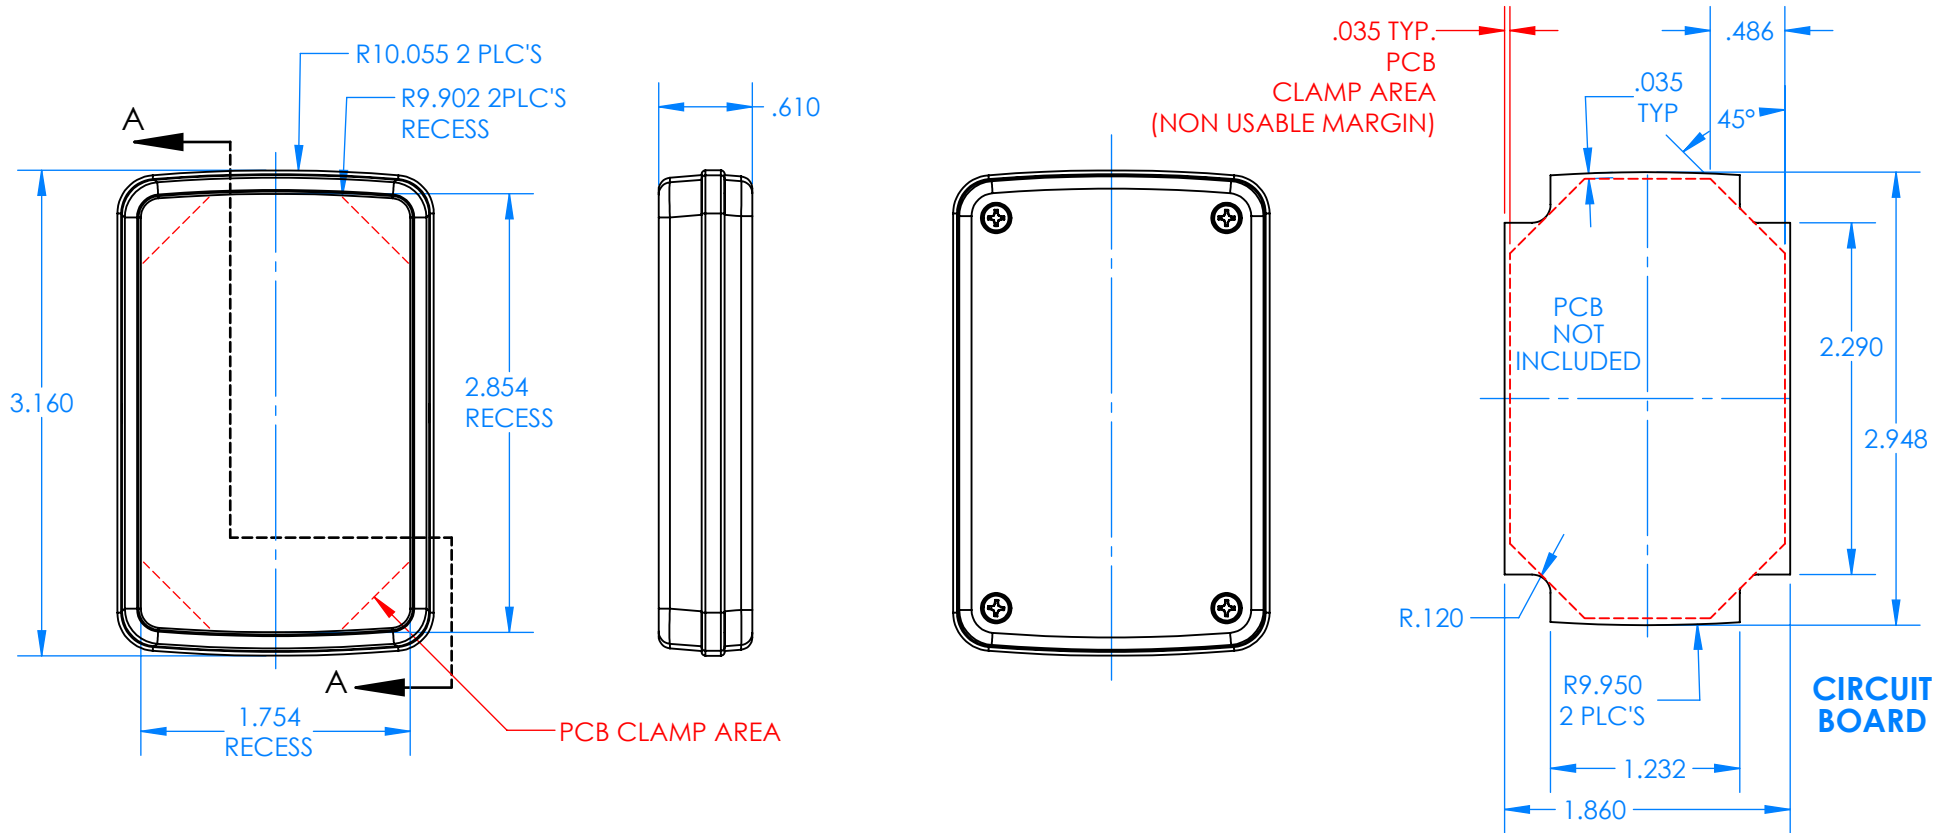

SERPAC CX61D-YY-A-ZZ

Electronic Enclosures

- Enclosure color (YY)**
Top-Bottom combinations available
 BK=black
 CL=clear
 TRGY=translucent gray
 TRRD=translucent red
- Seal color (ZZ)**
 BK=black
 BL=blue
 GM=gunmetal
 NG=neon green
 NO=neon orange
 OR=orange
 YL=yellow
 WH=white

PN	Description
5533D	(1) BW 6B Top style D
5532D	(1) BW 6A Bottom style D
5540A	(1) CX6A Series perimeter seal style A
6002	(4) #2 X 3/8" PH HD screw TORQUE 35-60 in-oz.

Wateright enclosure mees or exceeds:
IP67
NEMA 4X, 12, 13