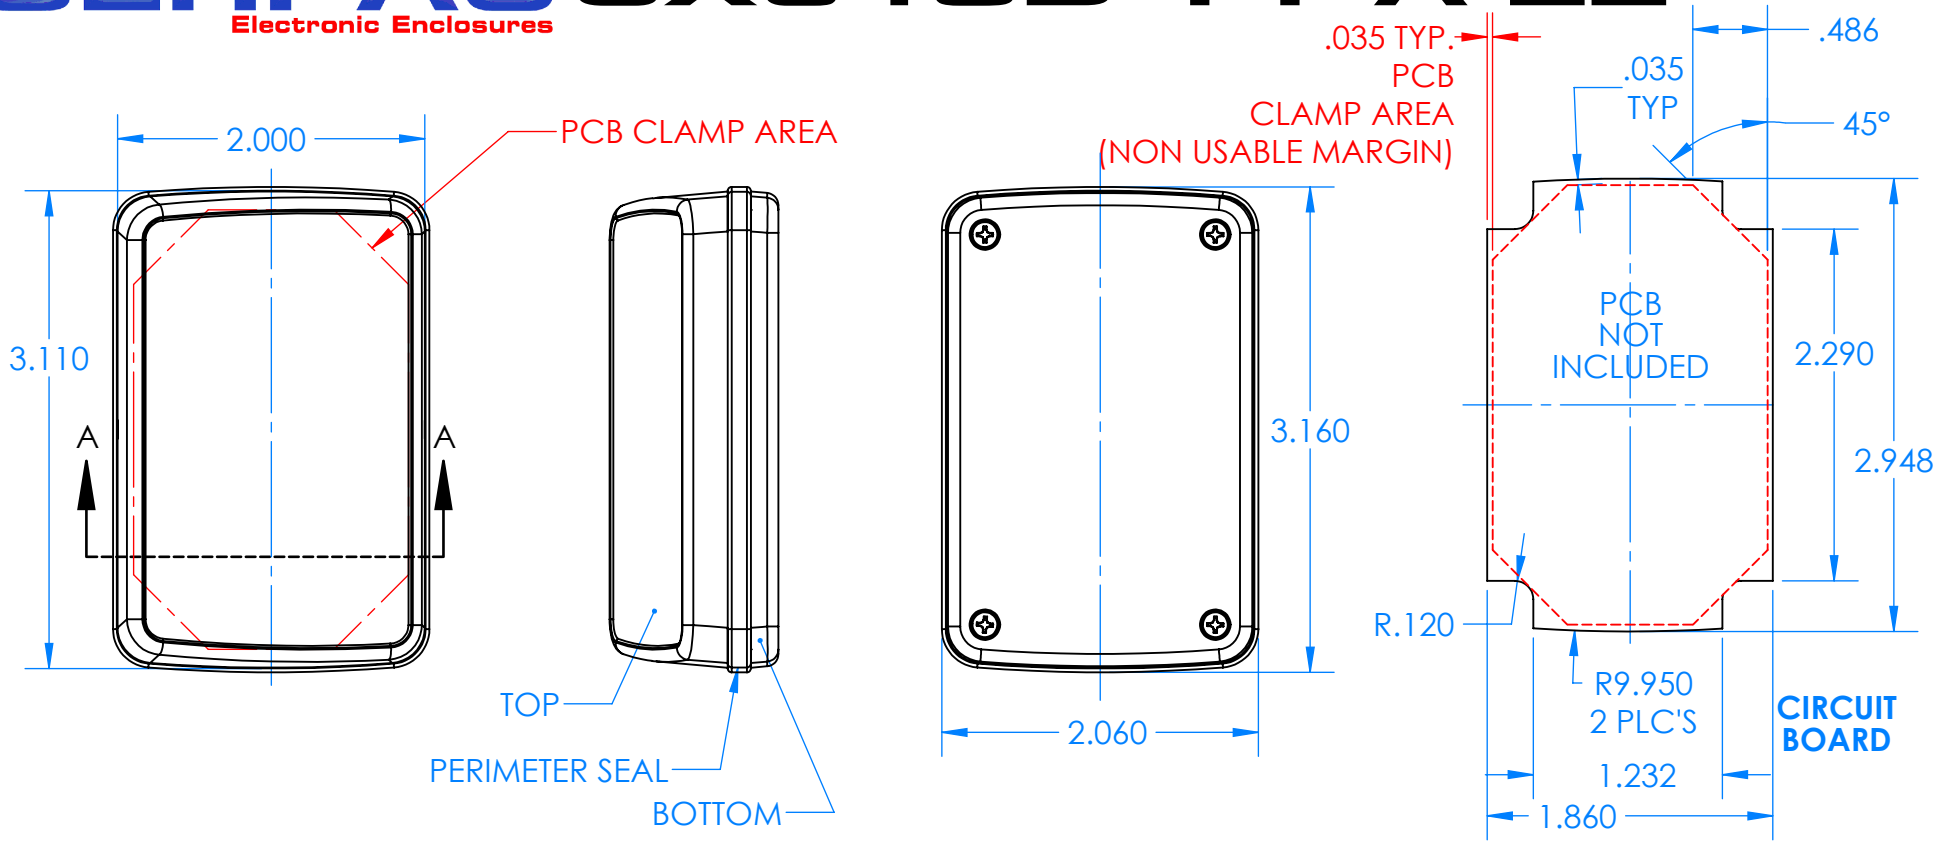

SERPAC CX6 1SD-YY-A-ZZ

Electronic Enclosures

- Enclosure color (YY)**
 Top-Bottom combinations available
 BK=black
 CL=clear
 TRGY=translucent gray
 TRRD=translucent red
- Seal color (ZZ)**
 BK=black
 BL=blue
 GM=gunmetal
 NG=neon green
 NO=neon orange
 OR=orange
 YL=yellow
 WH=white

PN	Description
5537D	(1) BW 6C Slanted Top,YY
5534D	(1) BW 6B Bottom,YY
5540A	(1) CX6A Series perimeter seal, ZZ
6002	(4) #2 X 3/8" PH HD screw TORQUE 35-60 in-oz.

Wateright enclosure meets or exceeds:
IP67
NEMA 4X, 12, 13