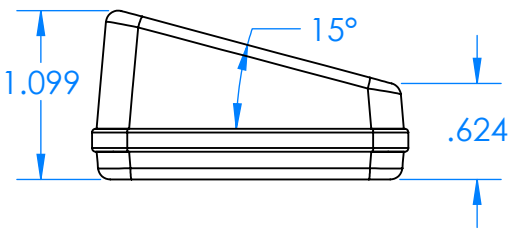

SERPAC CX6 1SD-YY-A-ZZ

Electronic Enclosures

- Enclosure color (YY)**
 Top-Bottom combinations available
 BK=black
 CL=clear
 TRGY=translucent gray
 TRRD=translucent red
- Seal color (ZZ)**
 BK=black
 BL=blue
 GM=gunmetal
 NG=neon green
 NO=neon orange
 OR=orange
 YL=yellow
 WH=white

PN	Description
5537D	(1) BW 6C Slanted Top,YY
5534D	(1) BW 6B Bottom,YY
5540A	(1) CX6A Series perimeter seal, ZZ
6002	(4) #2 X 3/8" PH HD screw TORQUE 35-60 in-oz.

Wateright enclosure meets or exceeds:
IP67
NEMA 4X, 12, 13