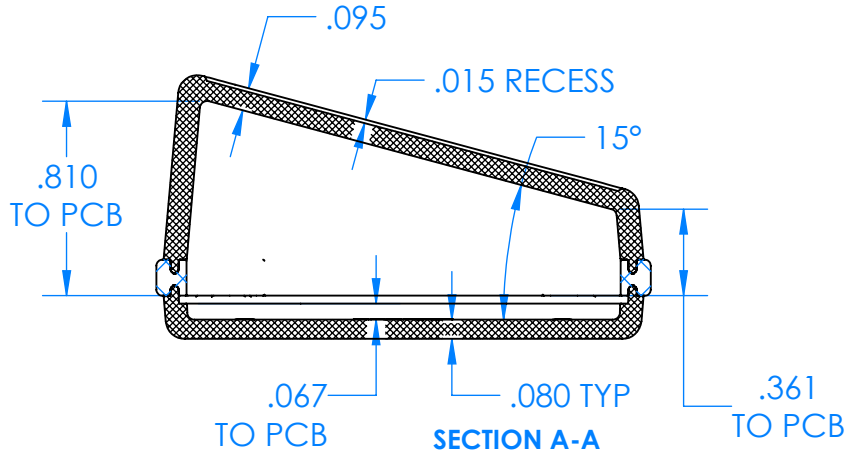

SERPAC CX6 1SD-YY-A-ZZ

Electronic Enclosures

- Enclosure color (YY)**
 Top-Bottom combinations available
 BK=black
 CL=clear
 TRGY=translucent gray
 TRRD=translucent red
- Seal color (ZZ)**
 BK=black
 BL=blue
 GM=gunmetal
 NG=neon green
 NO=neon orange
 OR=orange
 YL=yellow
 WH=white

PN	Description
5537D	(1) BW 6C Slanted Top,YY
5534D	(1) BW 6B Bottom,YY
5540A	(1) CX6A Series perimeter seal, ZZ
6002	(4) #2 X 3/8" PH HD screw TORQUE 35-60 in-oz.

Wateright enclosure meets or exceeds:
IP67
NEMA 4X, 12, 13