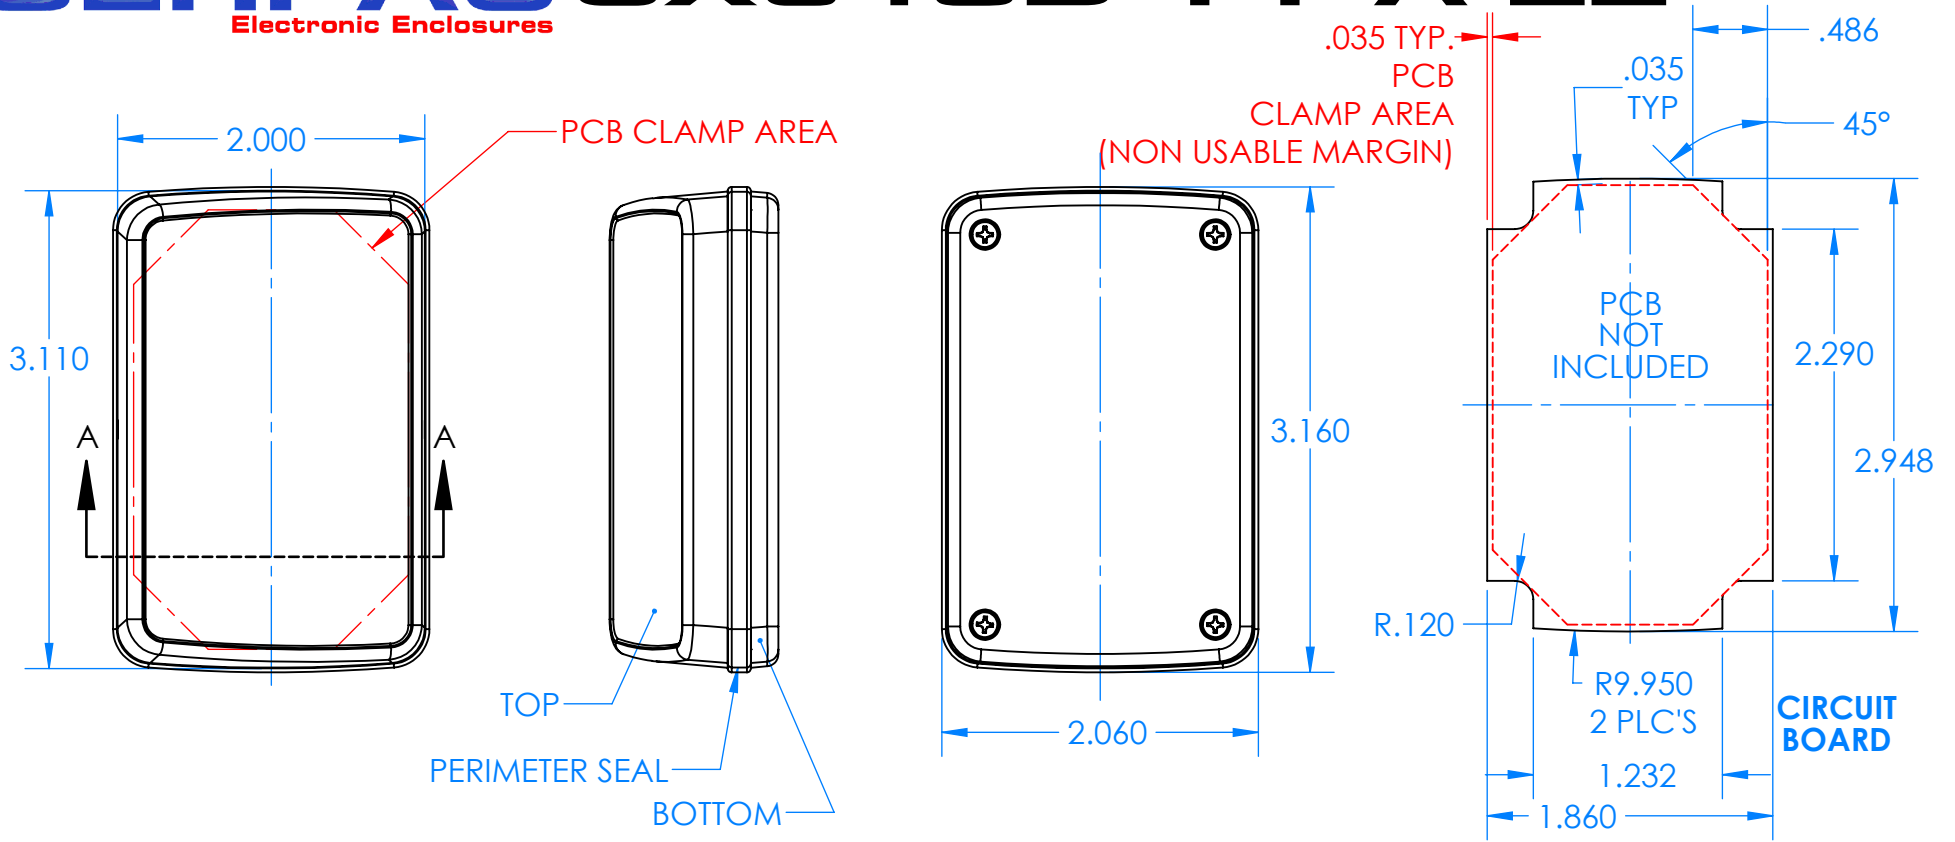

# SERPAC CX6 1SD-YY-A-ZZ

Electronic Enclosures

**Enclosure color (YY)**  
**Top-Bottom combinations available**  
 BK=black  
 CL=clear  
 TRGY=translucent gray  
 TRRD=translucent red

**Seal color (ZZ)**  
 BK=black  
 BL=blue  
 GM=gunmetal  
 NG=neon green  
 NO=neon orange  
 OR=orange  
 YL=yellow  
 WH=white

PN	Description
5537D	(1) BW 6C Slanted Top,YY
5534D	(1) BW 6B Bottom,YY
5540A	(1) CX6A Series perimeter seal, ZZ
6002	(4) #2 X 3/8" PH HD screw TORQUE 35-60 in-oz.

**Watertight enclosure meets or exceeds:**  
**IP67**  
**NEMA 4X, 12, 13**