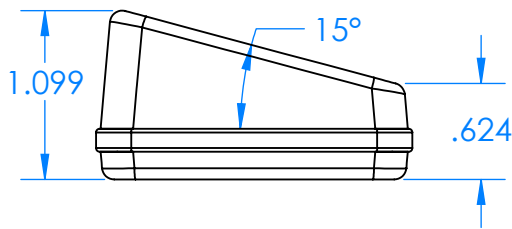

# SERPAC CX6 1SD-YY-A-ZZ

Electronic Enclosures

**Enclosure color (YY)**  
**Top-Bottom combinations available**  
 BK=black  
 CL=clear  
 TRGY=translucent gray  
 TRRD=translucent red

**Seal color (ZZ)**  
 BK=black  
 BL=blue  
 GM=gunmetal  
 NG=neon green  
 NO=neon orange  
 OR=orange  
 YL=yellow  
 WH=white

PN	Description
5537D	(1) BW 6C Slanted Top,YY
5534D	(1) BW 6B Bottom,YY
5540A	(1) CX6A Series perimeter seal, ZZ
6002	(4) #2 X 3/8" PH HD screw TORQUE 35-60 in-oz.

**Watertight enclosure meets or exceeds:**  
**IP67**  
**NEMA 4X, 12, 13**