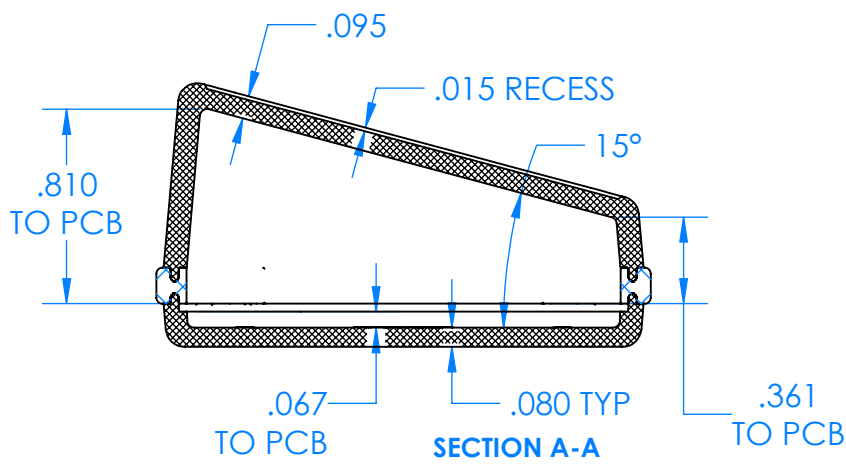

# SERPAC CX6 1SD-YY-A-ZZ

Electronic Enclosures

**Enclosure color (YY)**  
**Top-Bottom combinations available**  
 BK=black  
 CL=clear  
 TRGY=translucent gray  
 TRRD=translucent red

**Seal color (ZZ)**  
 BK=black  
 BL=blue  
 GM=gunmetal  
 NG=neon green  
 NO=neon orange  
 OR=orange  
 YL=yellow  
 WH=white

PN	Description
5537D	(1) BW 6C Slanted Top,YY
5534D	(1) BW 6B Bottom,YY
5540A	(1) CX6A Series perimeter seal, ZZ
6002	(4) #2 X 3/8" PH HD screw TORQUE 35-60 in-oz.

**Watertight enclosure meets or exceeds:**  
**IP67**  
**NEMA 4X, 12, 13**