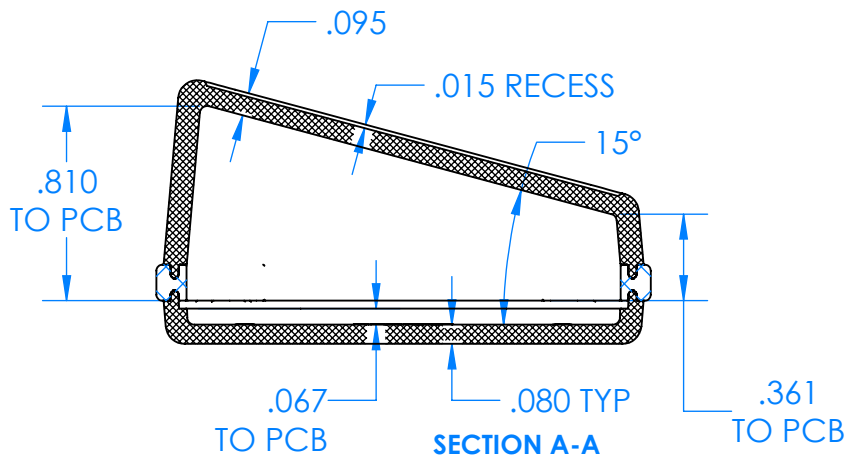

SERPAC CX6 1SD-YY-A-ZZ

Electronic Enclosures

Enclosure color (YY)

Top-Bottom combinations available

- BK=black
- CL=clear
- TRGY=translucent gray
- TRRD=translucent red

Seal color (ZZ)

- BK=black
- BL=blue
- GM=gunmetal
- NG=neon green
- NO=neon orange
- OR=orange
- YL=yellow
- WH=white

PN	Description
5537D	(1) BW 6C Slanted Top,YY
5534D	(1) BW 6B Bottom,YY
5540A	(1) CX6A Series perimeter seal, ZZ
6002	(4) #2 X 3/8" PH HD screw TORQUE 35-60 in-oz.

Wateright enclosure meets or exceeds:
IP67
NEMA 4X, 12, 13