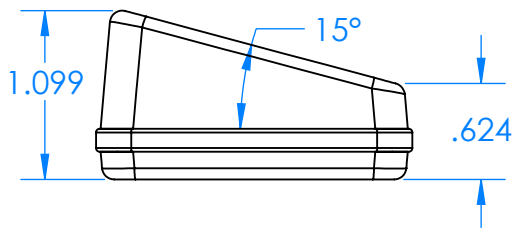

SERPAC CX6 1SD-YY-A-ZZ

Electronic Enclosures

Enclosure color (YY)

Top-Bottom combinations available

- BK=black
- CL=clear
- TRGY=translucent gray
- TRRD=translucent red

Seal color (ZZ)

- BK=black
- BL=blue
- GM=gunmetal
- NG=neon green
- NO=neon orange
- OR=orange
- YL=yellow
- WH=white

PN	Description
5537D	(1) BW 6C Slanted Top,YY
5534D	(1) BW 6B Bottom,YY
5540A	(1) CX6A Series perimeter seal, ZZ
6002	(4) #2 X 3/8" PH HD screw TORQUE 35-60 in-oz.

Wateright enclosure meets or exceeds:
IP67
NEMA 4X, 12, 13