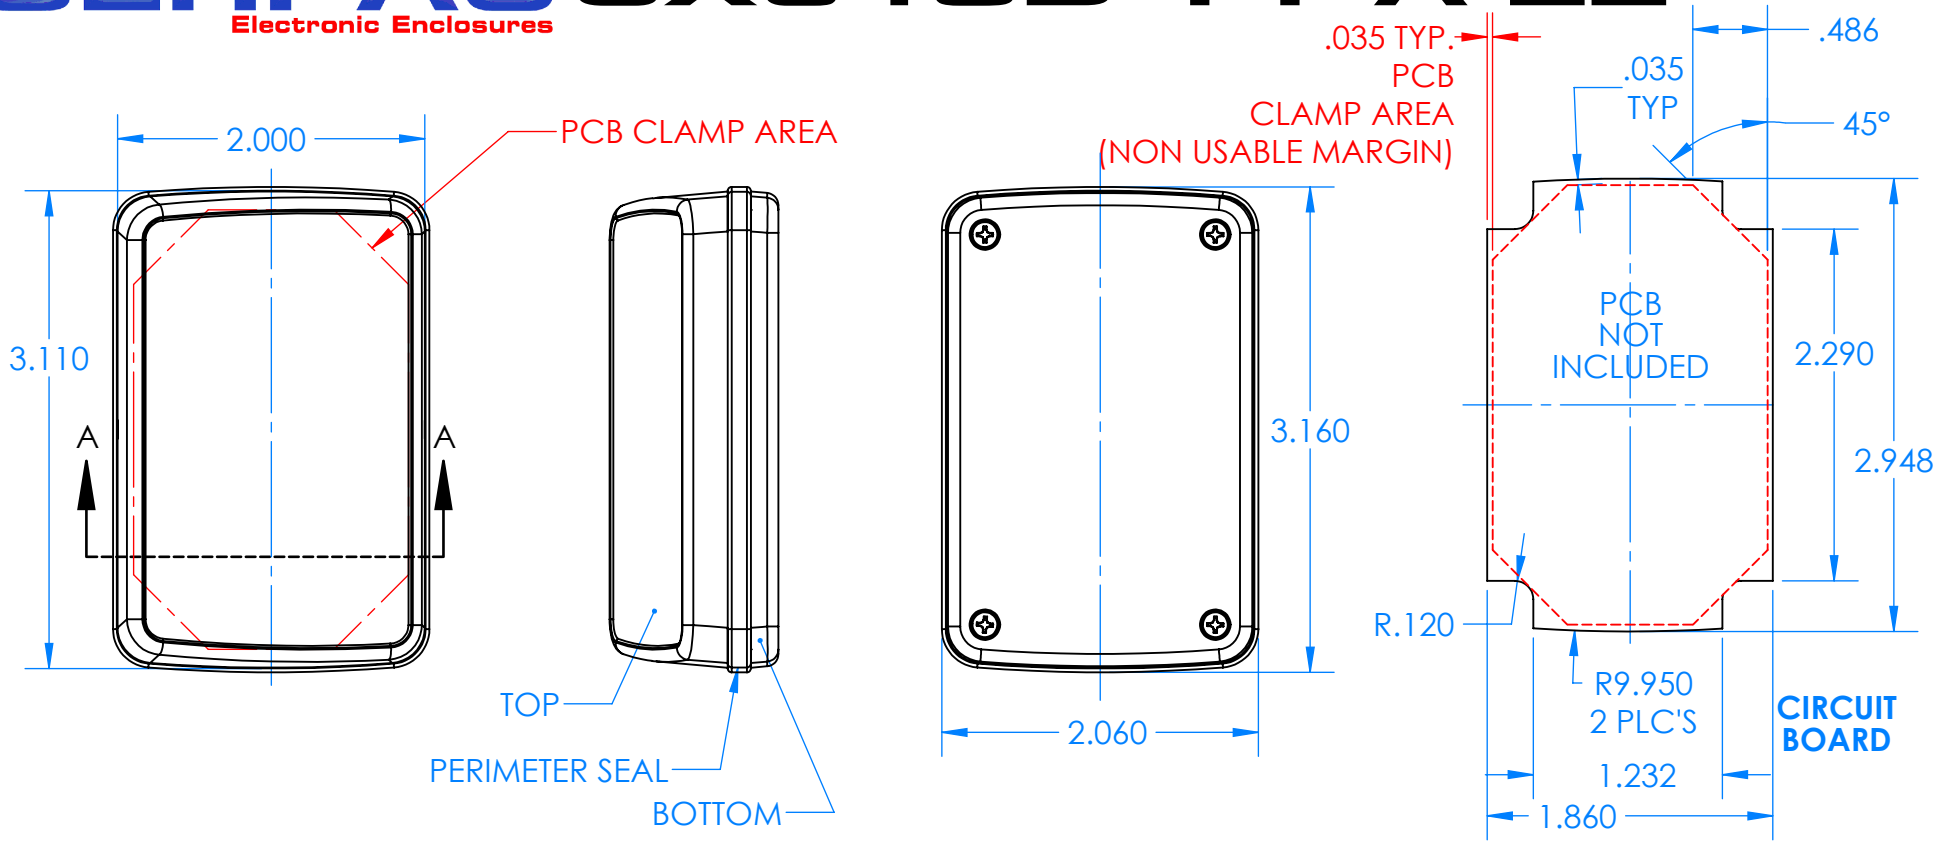

SERPAC CX6 1SD-YY-A-ZZ

Electronic Enclosures

Enclosure color (YY)

Top-Bottom combinations available

- BK=black
- CL=clear
- TRGY=translucent gray
- TRRD=translucent red

Seal color (ZZ)

- BK=black
- BL=blue
- GM=gunmetal
- NG=neon green
- NO=neon orange
- OR=orange
- YL=yellow
- WH=white

PN	Description
5537D	(1) BW 6C Slanted Top,YY
5534D	(1) BW 6B Bottom,YY
5540A	(1) CX6A Series perimeter seal, ZZ
6002	(4) #2 X 3/8" PH HD screw TORQUE 35-60 in-oz.

Wateright enclosure meets or exceeds:
IP67
NEMA 4X, 12, 13