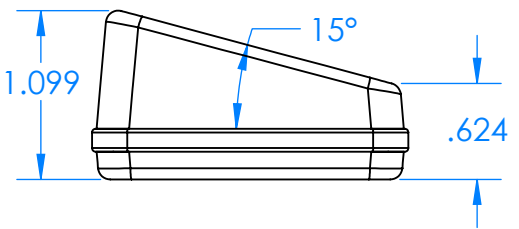

# SERPAC CX6 1SD-YY-A-ZZ

Electronic Enclosures

**Enclosure color (YY)**  
**Top-Bottom combinations available**  
 BK=black  
 CL=clear  
 TRGY=translucent gray  
 TRRD=translucent red

**Seal color (ZZ)**  
 BK=black  
 BL=blue  
 GM=gunmetal  
 NG=neon green  
 NO=neon orange  
 OR=orange  
 YL=yellow  
 WH=white

PN	Description
5537D	(1) BW 6C Slanted Top,YY
5534D	(1) BW 6B Bottom,YY
5540A	(1) CX6A Series perimeter seal, ZZ
6002	(4) #2 X 3/8" PH HD screw TORQUE 35-60 in-oz.

**Wateright enclosure meets or exceeds:**  
**IP67**  
**NEMA 4X, 12, 13**