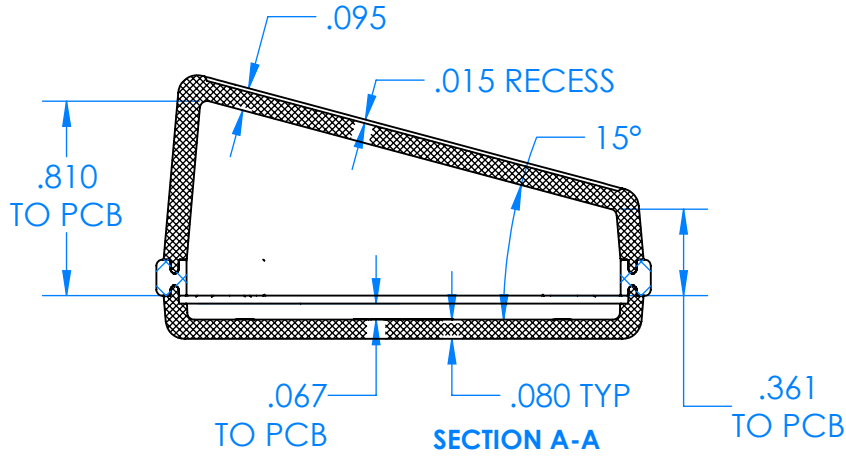

# SERPAC CX6 1SD-YY-A-ZZ

Electronic Enclosures

**Enclosure color (YY)**  
**Top-Bottom combinations available**  
 BK=black  
 CL=clear  
 TRGY=translucent gray  
 TRRD=translucent red

**Seal color (ZZ)**  
 BK=black  
 BL=blue  
 GM=gunmetal  
 NG=neon green  
 NO=neon orange  
 OR=orange  
 YL=yellow  
 WH=white

PN	Description
5537D	(1) BW 6C Slanted Top,YY
5534D	(1) BW 6B Bottom,YY
5540A	(1) CX6A Series perimeter seal, ZZ
6002	(4) #2 X 3/8" PH HD screw TORQUE 35-60 in-oz.

**Wateright enclosure meets or exceeds:**  
**IP67**  
**NEMA 4X, 12, 13**