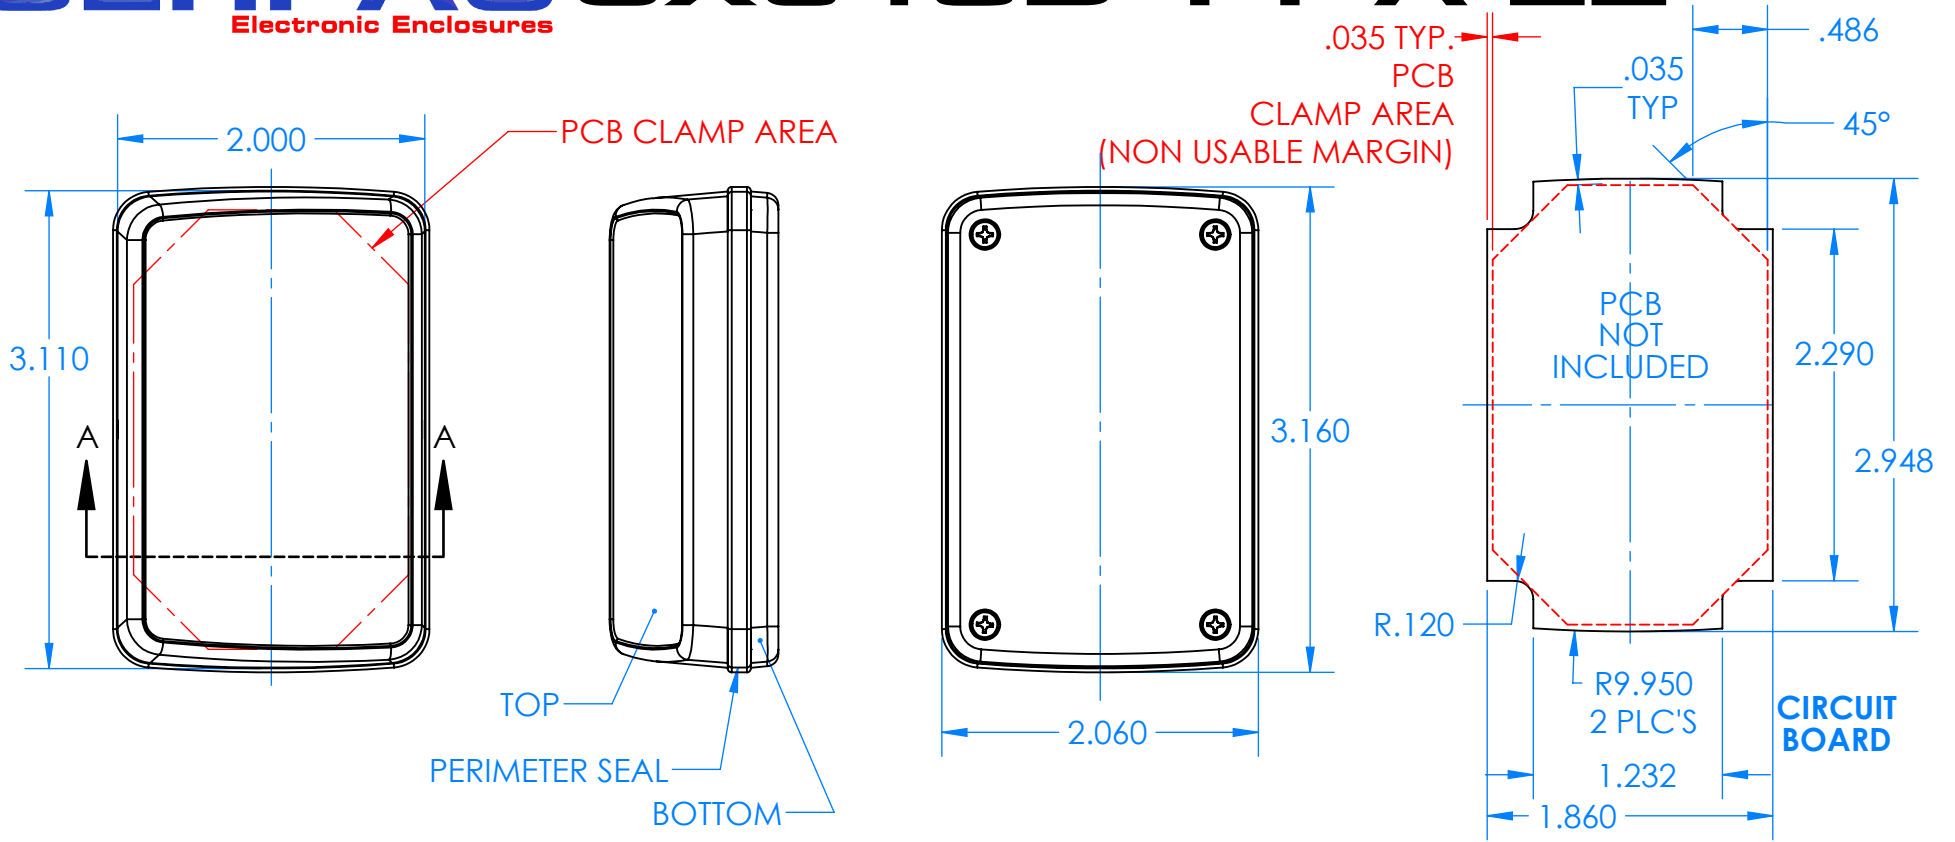

# SERPAC CX6 1SD-YY-A-ZZ

Electronic Enclosures

**Enclosure color (YY)**  
**Top-Bottom combinations available**  
 BK=black  
 CL=clear  
 TRGY=translucent gray  
 TRRD=translucent red

**Seal color (ZZ)**  
 BK=black  
 BL=blue  
 GM=gunmetal  
 NG=neon green  
 NO=neon orange  
 OR=orange  
 YL=yellow  
 WH=white

PN	Description
5537D	(1) BW 6C Slanted Top,YY
5534D	(1) BW 6B Bottom,YY
5540A	(1) CX6A Series perimeter seal, ZZ
6002	(4) #2 X 3/8" PH HD screw TORQUE 35-60 in-oz.

**Wateright enclosure meets or exceeds:**  
**IP67**  
**NEMA 4X, 12, 13**