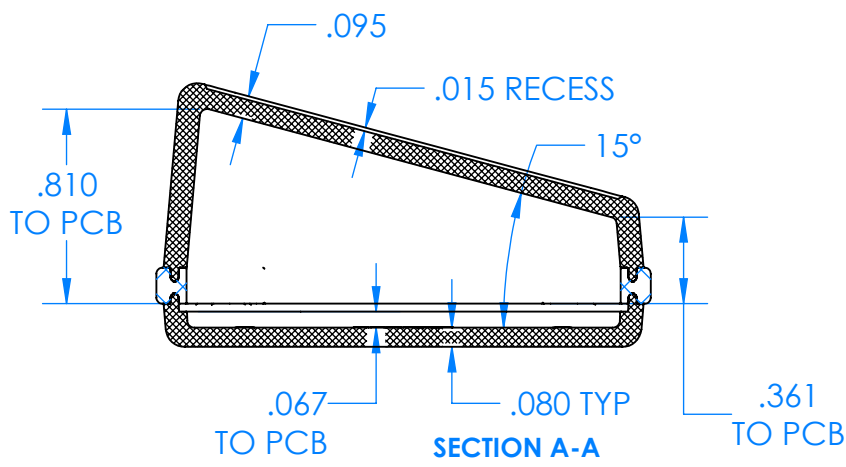

# SERPAC CX6 1SD-YY-A-ZZ

Electronic Enclosures

**Enclosure color (YY)**  
**Top-Bottom combinations available**  
 BK=black  
 CL=clear  
 TRGY=translucent gray  
 TRRD=translucent red

**Seal color (ZZ)**  
 BK=black  
 BL=blue  
 GM=gunmetal  
 NG=neon green  
 NO=neon orange  
 OR=orange  
 YL=yellow  
 WH=white

PN	Description
5537D	(1) BW 6C Slanted Top,YY
5534D	(1) BW 6B Bottom,YY
5540A	(1) CX6A Series perimeter seal, ZZ
6002	(4) #2 X 3/8" PH HD screw TORQUE 35-60 in-oz.

**Wateright enclosure meets or exceeds:**  
**IP67**  
**NEMA 4X, 12, 13**