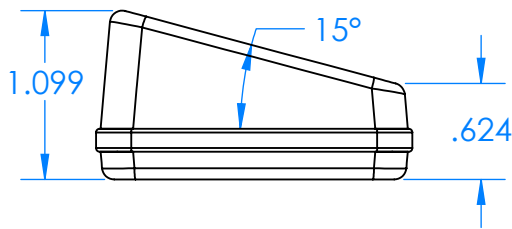

# SERPAC CX6 1SD-YY-A-ZZ

Electronic Enclosures

**Enclosure color (YY)**  
**Top-Bottom combinations available**  
 BK=black  
 CL=clear  
 TRGY=translucent gray  
 TRRD=translucent red

**Seal color (ZZ)**  
 BK=black  
 BL=blue  
 GM=gunmetal  
 NG=neon green  
 NO=neon orange  
 OR=orange  
 YL=yellow  
 WH=white

PN	Description
5537D	(1) BW 6C Slanted Top,YY
5534D	(1) BW 6B Bottom,YY
5540A	(1) CX6A Series perimeter seal, ZZ
6002	(4) #2 X 3/8" PH HD screw TORQUE 35-60 in-oz.

**Wateright enclosure meets or exceeds:**  
**IP67**  
**NEMA 4X, 12, 13**