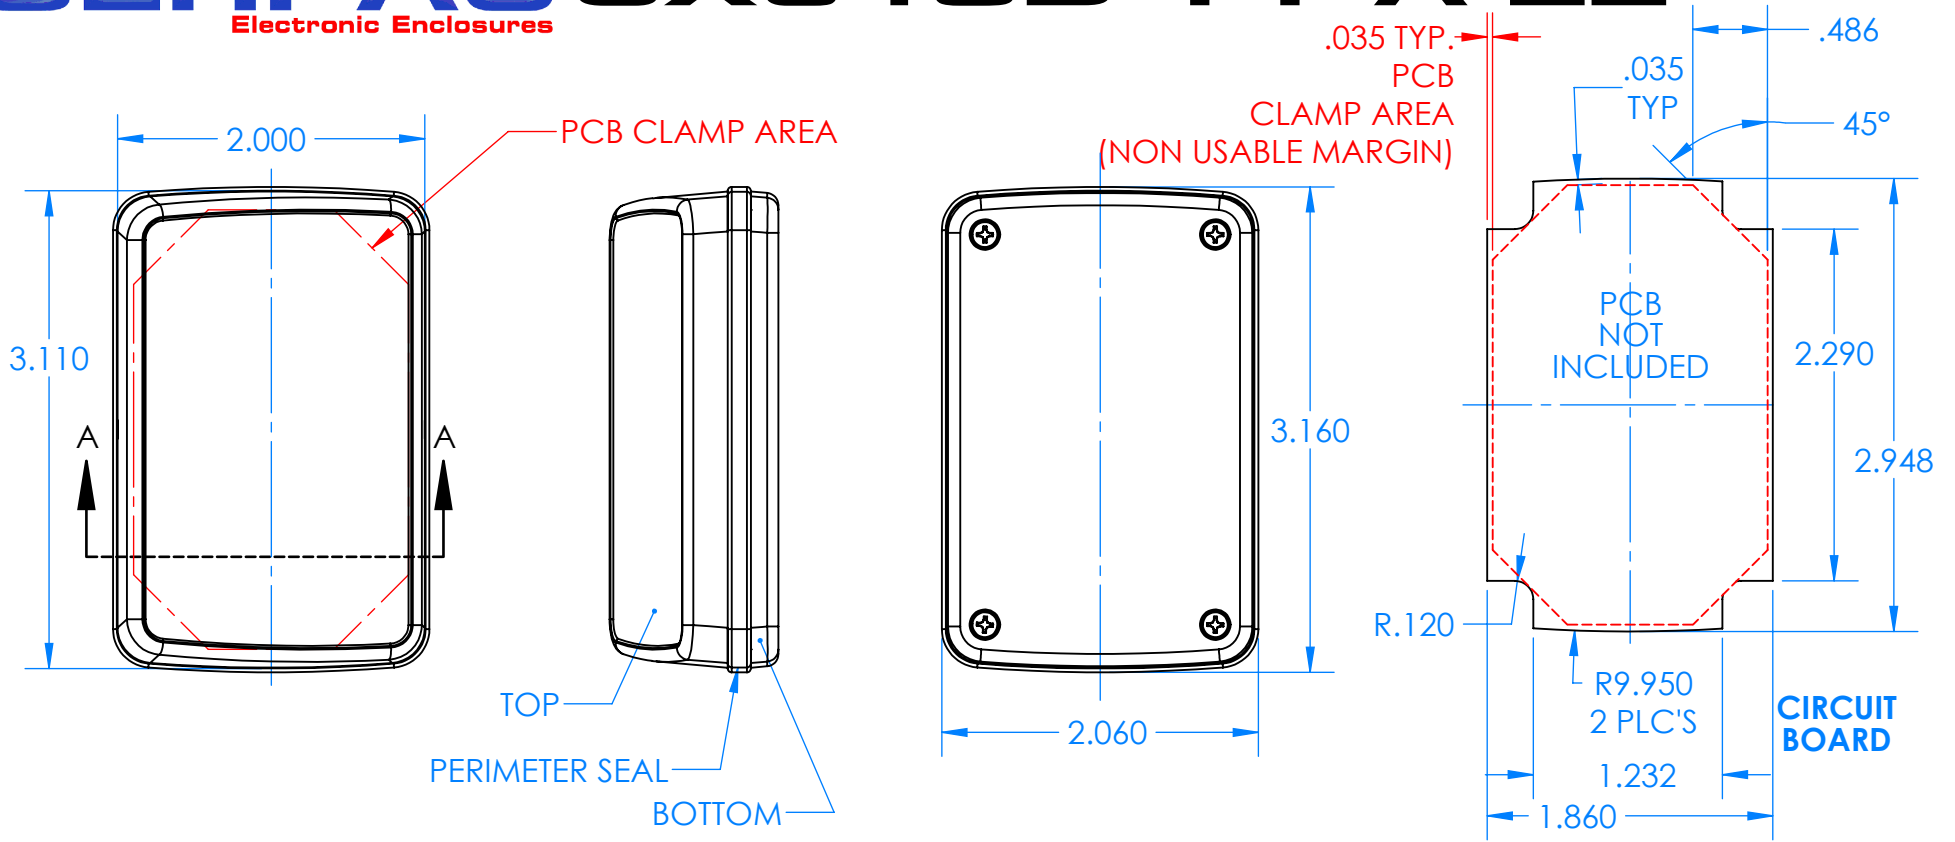

SERPAC CX6 1SD-YY-A-ZZ

Electronic Enclosures

Enclosure color (YY)
Top-Bottom combinations available
 BK=black
 CL=clear
 TRGY=translucent gray
 TRRD=translucent red

Seal color (ZZ)
 BK=black
 BL=blue
 GM=gunmetal
 NG=neon green
 NO=neon orange
 OR=orange
 YL=yellow
 WH=white

PN	Description
5537D	(1) BW 6C Slanted Top,YY
5534D	(1) BW 6B Bottom,YY
5540A	(1) CX6A Series perimeter seal, ZZ
6002	(4) #2 X 3/8" PH HD screw TORQUE 35-60 in-oz.

Wateright enclosure meets or exceeds:
IP67
NEMA 4X, 12, 13