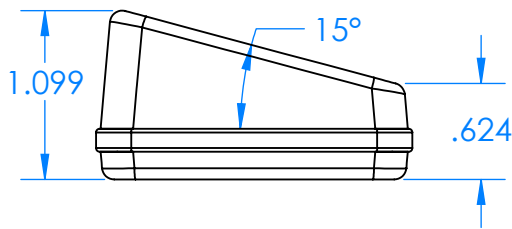

SERPAC CX6 1SD-YY-A-ZZ

Electronic Enclosures

Enclosure color (YY)
Top-Bottom combinations available
 BK=black
 CL=clear
 TRGY=translucent gray
 TRRD=translucent red

Seal color (ZZ)
 BK=black
 BL=blue
 GM=gunmetal
 NG=neon green
 NO=neon orange
 OR=orange
 YL=yellow
 WH=white

PN	Description
5537D	(1) BW 6C Slanted Top,YY
5534D	(1) BW 6B Bottom,YY
5540A	(1) CX6A Series perimeter seal, ZZ
6002	(4) #2 X 3/8" PH HD screw TORQUE 35-60 in-oz.

Wateright enclosure meets or exceeds:
IP67
NEMA 4X, 12, 13