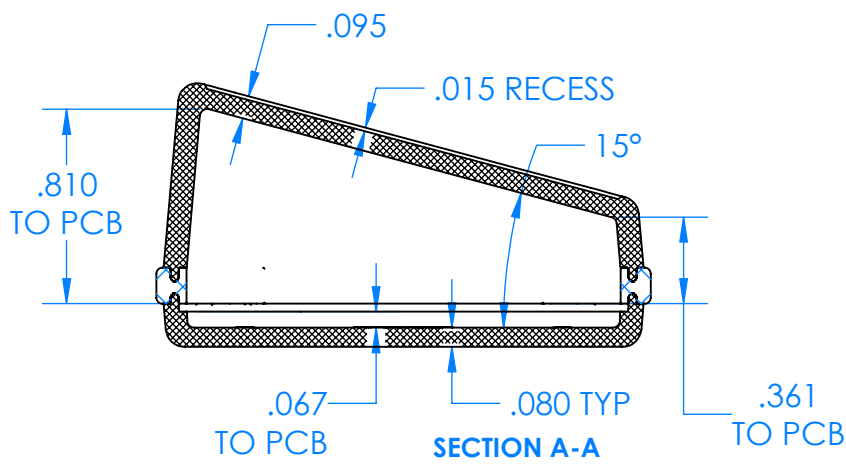

SERPAC CX6 1SD-YY-A-ZZ

Electronic Enclosures

Enclosure color (YY)
Top-Bottom combinations available
 BK=black
 CL=clear
 TRGY=translucent gray
 TRRD=translucent red

Seal color (ZZ)
 BK=black
 BL=blue
 GM=gunmetal
 NG=neon green
 NO=neon orange
 OR=orange
 YL=yellow
 WH=white

PN	Description
5537D	(1) BW 6C Slanted Top,YY
5534D	(1) BW 6B Bottom,YY
5540A	(1) CX6A Series perimeter seal, ZZ
6002	(4) #2 X 3/8" PH HD screw TORQUE 35-60 in-oz.

Wateright enclosure meets or exceeds:
IP67
NEMA 4X, 12, 13