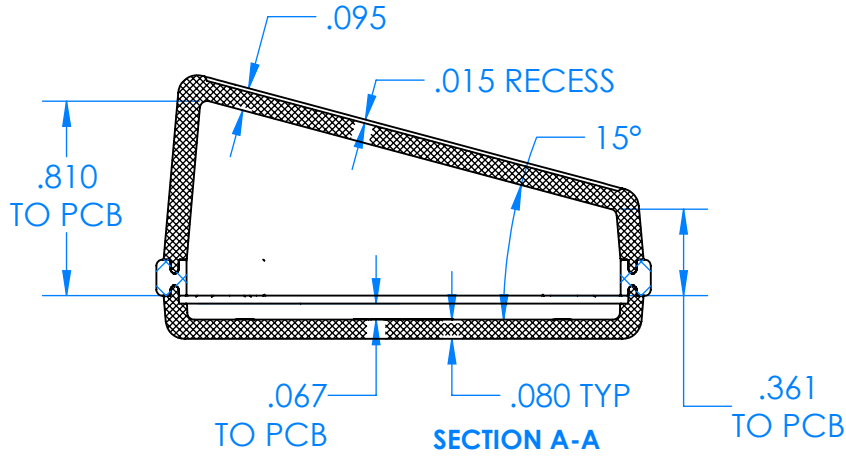

SERPAC CX6 1SD-YY-A-ZZ

Electronic Enclosures

Enclosure color (YY)
 Top-Bottom combinations available
 BK=black
 CL=clear
 TRGY=translucent gray
 TRRD=translucent red

Seal color (ZZ)
 BK=black
 BL=blue
 GM=gunmetal
 NG=neon green
 NO=neon orange
 OR=orange
 YL=yellow
 WH=white

PN	Description
5537D	(1) BW 6C Slanted Top,YY
5534D	(1) BW 6B Bottom,YY
5540A	(1) CX6A Series perimeter seal, ZZ
6002	(4) #2 X 3/8" PH HD screw TORQUE 35-60 in-oz.

Wateright enclosure meets or exceeds:
IP67
NEMA 4X, 12, 13