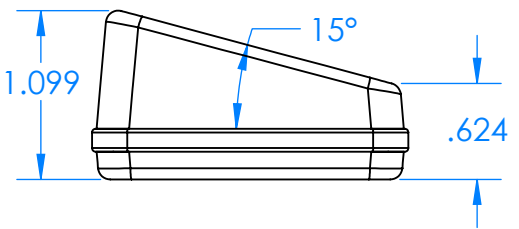

SERPAC CX6 1SD-YY-A-ZZ

Electronic Enclosures

Enclosure color (YY)
 Top-Bottom combinations available
 BK=black
 CL=clear
 TRGY=translucent gray
 TRRD=translucent red

Seal color (ZZ)
 BK=black
 BL=blue
 GM=gunmetal
 NG=neon green
 NO=neon orange
 OR=orange
 YL=yellow
 WH=white

PN	Description
5537D	(1) BW 6C Slanted Top,YY
5534D	(1) BW 6B Bottom,YY
5540A	(1) CX6A Series perimeter seal, ZZ
6002	(4) #2 X 3/8" PH HD screw TORQUE 35-60 in-oz.

Wateright enclosure meets or exceeds:
IP67
NEMA 4X, 12, 13