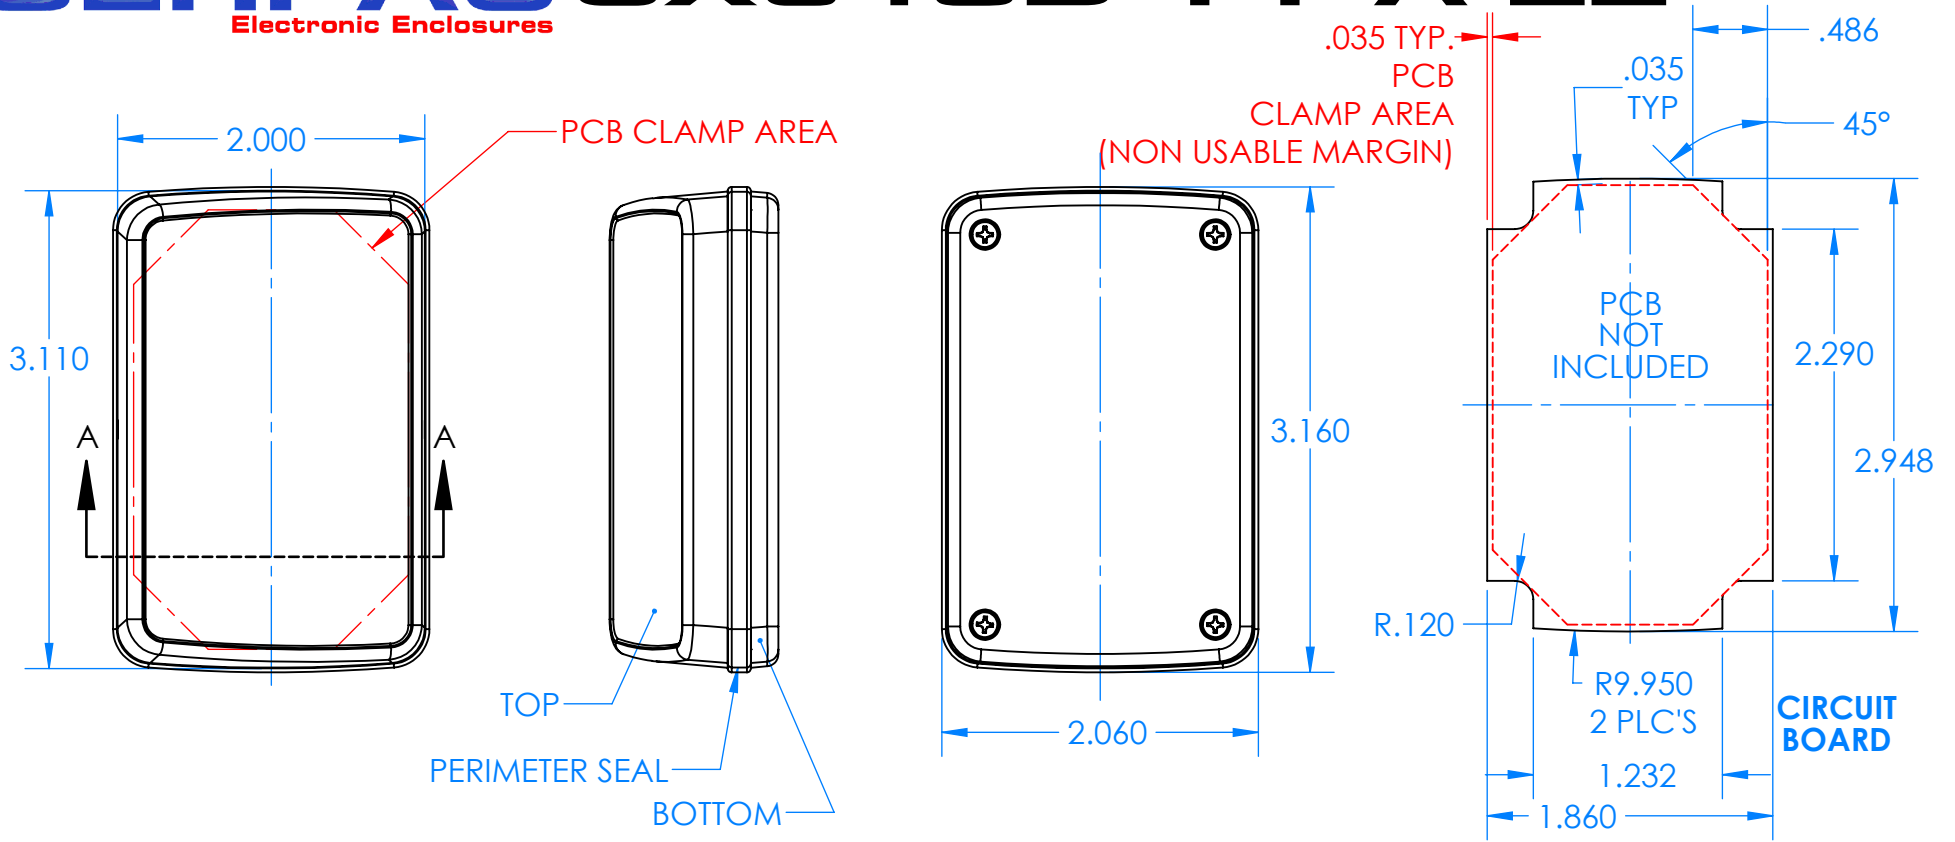

SERPAC CX6 1SD-YY-A-ZZ

Electronic Enclosures

Enclosure color (YY)
 Top-Bottom combinations available
 BK=black
 CL=clear
 TRGY=translucent gray
 TRRD=translucent red

Seal color (ZZ)
 BK=black
 BL=blue
 GM=gunmetal
 NG=neon green
 NO=neon orange
 OR=orange
 YL=yellow
 WH=white

PN	Description
5537D	(1) BW 6C Slanted Top,YY
5534D	(1) BW 6B Bottom,YY
5540A	(1) CX6A Series perimeter seal, ZZ
6002	(4) #2 X 3/8" PH HD screw TORQUE 35-60 in-oz.

Wateright enclosure meets or exceeds:
IP67
NEMA 4X, 12, 13