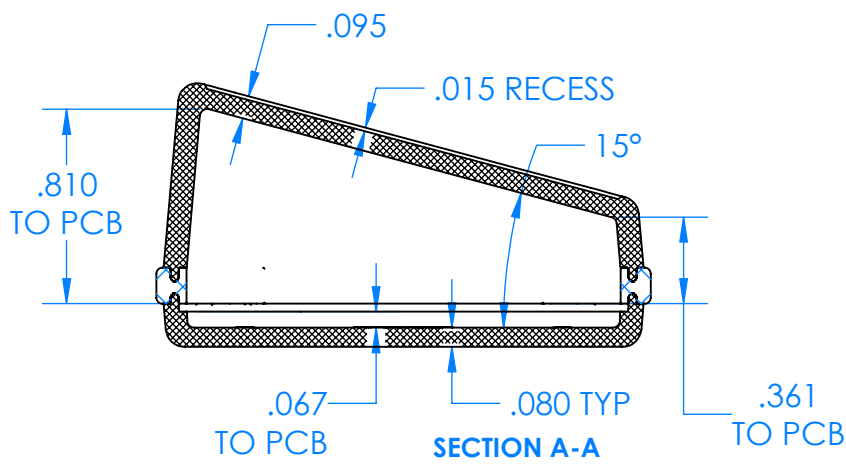

SERPAC CX6 1SD-YY-A-ZZ

Electronic Enclosures

Enclosure color (YY)
Top-Bottom combinations available
 BK=black
 CL=clear
 TRGY=translucent gray
 TRRD=translucent red

Seal color (ZZ)
 BK=black
 BL=blue
 GM=gunmetal
 NG=neon green
 NO=neon orange
 OR=orange
 YL=yellow
 WH=white

PN	Description
5537D	(1) BW 6C Slanted Top,YY
5534D	(1) BW 6B Bottom,YY
5540A	(1) CX6A Series perimeter seal, ZZ
6002	(4) #2 X 3/8" PH HD screw TORQUE 35-60 in-oz.

Watertight enclosure meets or exceeds:
IP67
NEMA 4X, 12, 13