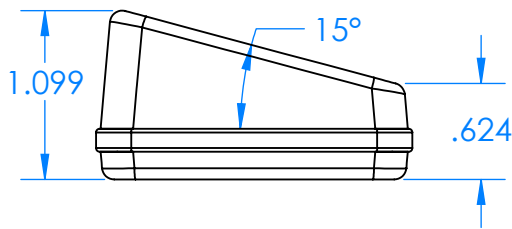

SERPAC CX6 1SD-YY-A-ZZ

Electronic Enclosures

Enclosure color (YY)
Top-Bottom combinations available
 BK=black
 CL=clear
 TRGY=translucent gray
 TRRD=translucent red

Seal color (ZZ)
 BK=black
 BL=blue
 GM=gunmetal
 NG=neon green
 NO=neon orange
 OR=orange
 YL=yellow
 WH=white

PN	Description
5537D	(1) BW 6C Slanted Top,YY
5534D	(1) BW 6B Bottom,YY
5540A	(1) CX6A Series perimeter seal, ZZ
6002	(4) #2 X 3/8" PH HD screw TORQUE 35-60 in-oz.

Watertight enclosure meets or exceeds:
IP67
NEMA 4X, 12, 13