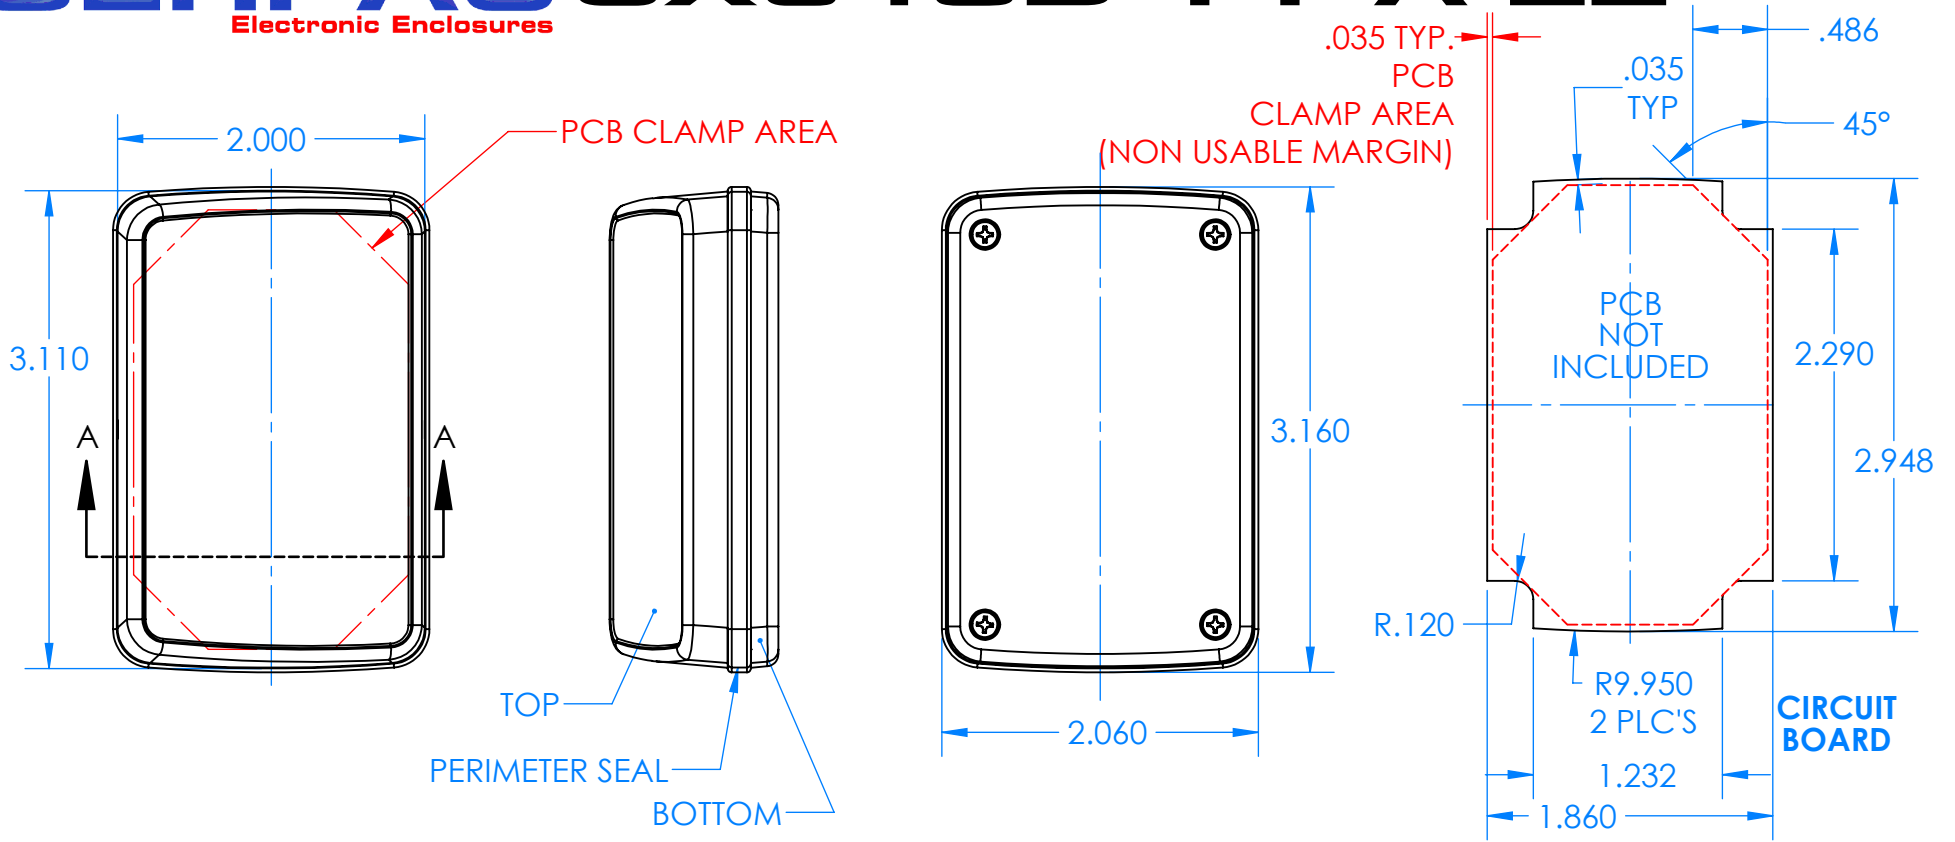

SERPAC CX6 1SD-YY-A-ZZ

Electronic Enclosures

Enclosure color (YY)
Top-Bottom combinations available
 BK=black
 CL=clear
 TRGY=translucent gray
 TRRD=translucent red

Seal color (ZZ)
 BK=black
 BL=blue
 GM=gunmetal
 NG=neon green
 NO=neon orange
 OR=orange
 YL=yellow
 WH=white

PN	Description
5537D	(1) BW 6C Slanted Top,YY
5534D	(1) BW 6B Bottom,YY
5540A	(1) CX6A Series perimeter seal, ZZ
6002	(4) #2 X 3/8" PH HD screw TORQUE 35-60 in-oz.

Watertight enclosure meets or exceeds:
IP67
NEMA 4X, 12, 13