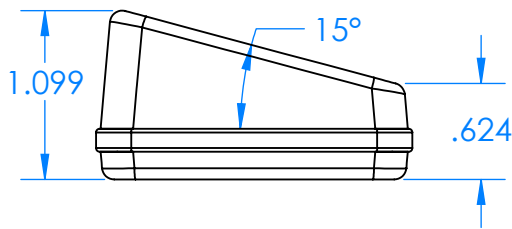

SERPAC CX6 1SD-YY-A-ZZ

Electronic Enclosures

Enclosure color (YY)

Top-Bottom combinations available

- BK=black
- CL=clear
- TRGY=translucent gray
- TRRD=translucent red

Seal color (ZZ)

- BK=black
- BL=blue
- GM=gunmetal
- NG=neon green
- NO=neon orange
- OR=orange
- YL=yellow
- WH=white

PN	Description
5537D	(1) BW 6C Slanted Top,YY
5534D	(1) BW 6B Bottom,YY
5540A	(1) CX6A Series perimeter seal, ZZ
6002	(4) #2 X 3/8" PH HD screw TORQUE 35-60 in-oz.

Watertight enclosure meets or exceeds:
IP67
NEMA 4X, 12, 13