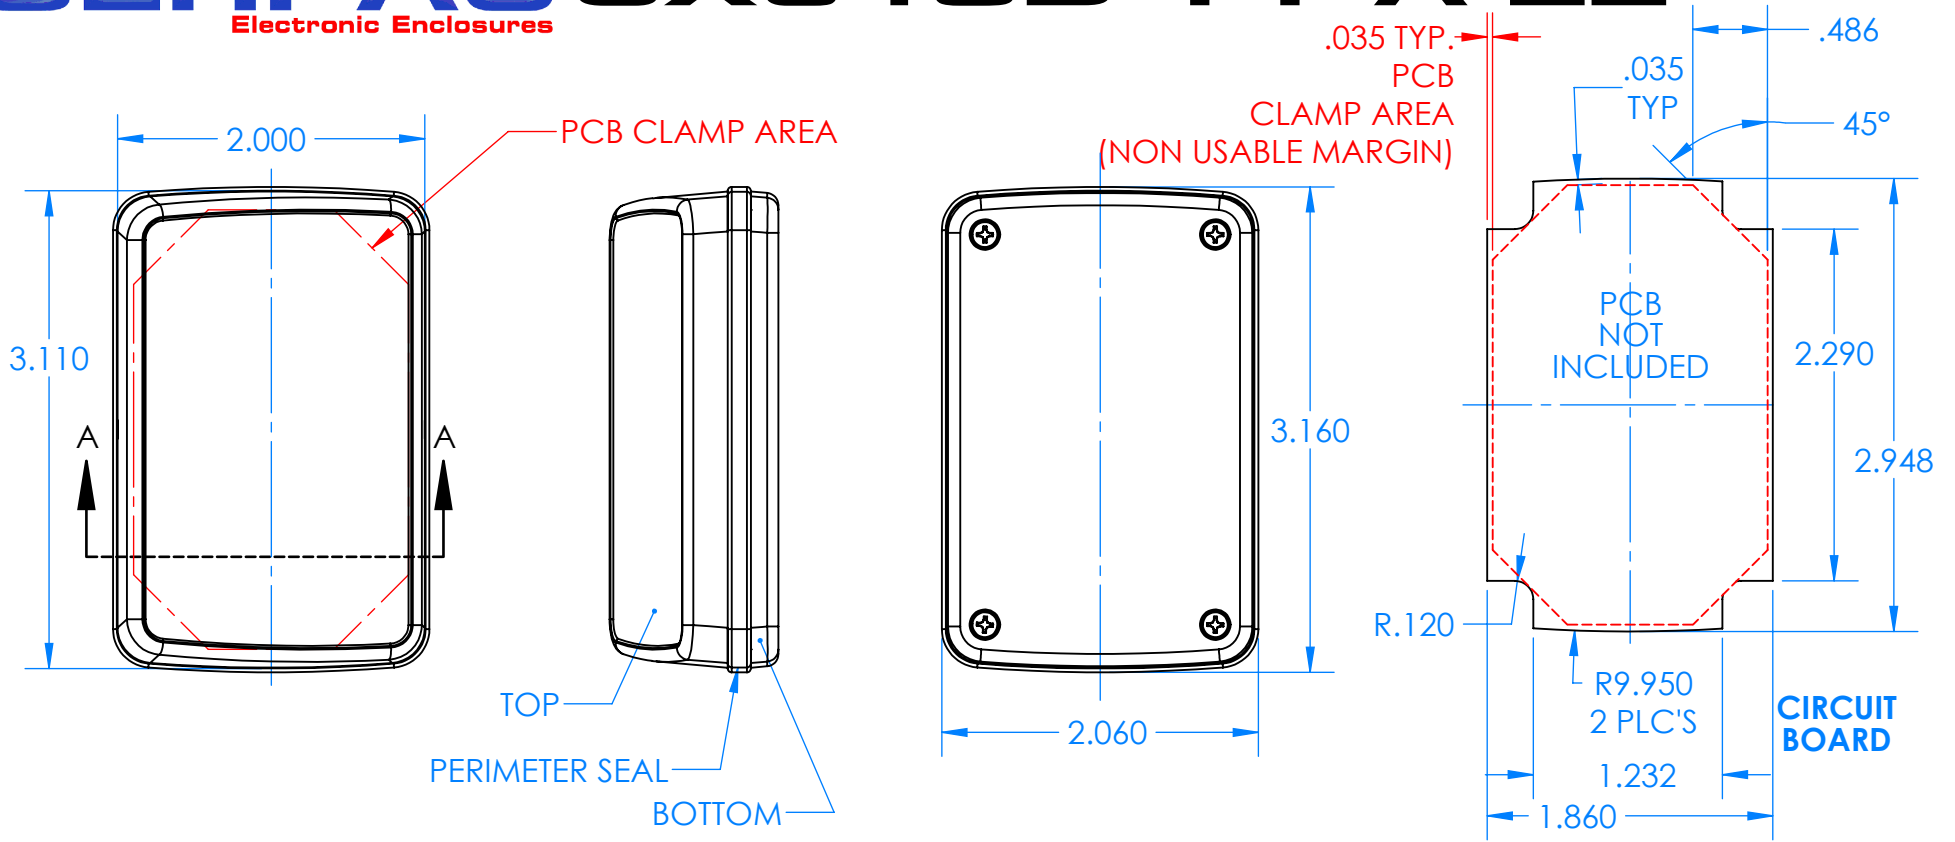

SERPAC CX6 1SD-YY-A-ZZ

Electronic Enclosures

Enclosure color (YY)

Top-Bottom combinations available

- BK=black
- CL=clear
- TRGY=translucent gray
- TRRD=translucent red

Seal color (ZZ)

- BK=black
- BL=blue
- GM=gunmetal
- NG=neon green
- NO=neon orange
- OR=orange
- YL=yellow
- WH=white

PN	Description
5537D	(1) BW 6C Slanted Top,YY
5534D	(1) BW 6B Bottom,YY
5540A	(1) CX6A Series perimeter seal, ZZ
6002	(4) #2 X 3/8" PH HD screw TORQUE 35-60 in-oz.

Watertight enclosure meets or exceeds:
IP67
NEMA 4X, 12, 13