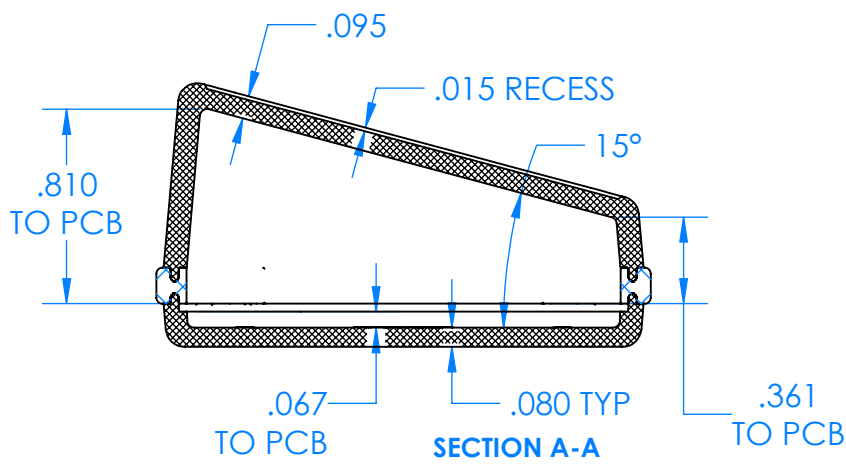

SERPAC CX6 1SD-YY-A-ZZ

Electronic Enclosures

Enclosure color (YY)

Top-Bottom combinations available

- BK=black
- CL=clear
- TRGY=translucent gray
- TRRD=translucent red

Seal color (ZZ)

- BK=black
- BL=blue
- GM=gunmetal
- NG=neon green
- NO=neon orange
- OR=orange
- YL=yellow
- WH=white

PN	Description
5537D	(1) BW 6C Slanted Top,YY
5534D	(1) BW 6B Bottom,YY
5540A	(1) CX6A Series perimeter seal, ZZ
6002	(4) #2 X 3/8" PH HD screw TORQUE 35-60 in-oz.

Watertight enclosure meets or exceeds:
IP67
NEMA 4X, 12, 13