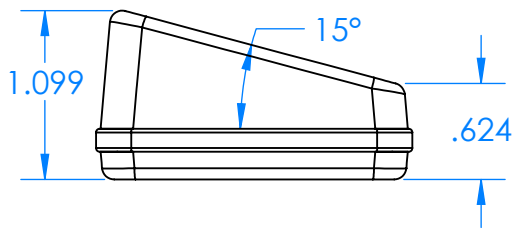

SERPAC CX6 1SD-YY-A-ZZ

Electronic Enclosures

- Enclosure color (YY)**
 Top-Bottom combinations available
 BK=black
 CL=clear
 TRGY=translucent gray
 TRRD=translucent red
- Seal color (ZZ)**
 BK=black
 BL=blue
 GM=gunmetal
 NG=neon green
 NO=neon orange
 OR=orange
 YL=yellow
 WH=white

PN	Description
5537D	(1) BW 6C Slanted Top,YY
5534D	(1) BW 6B Bottom,YY
5540A	(1) CX6A Series perimeter seal, ZZ
6002	(4) #2 X 3/8" PH HD screw TORQUE 35-60 in-oz.

Watertight enclosure meets or exceeds:
IP67
NEMA 4X, 12, 13