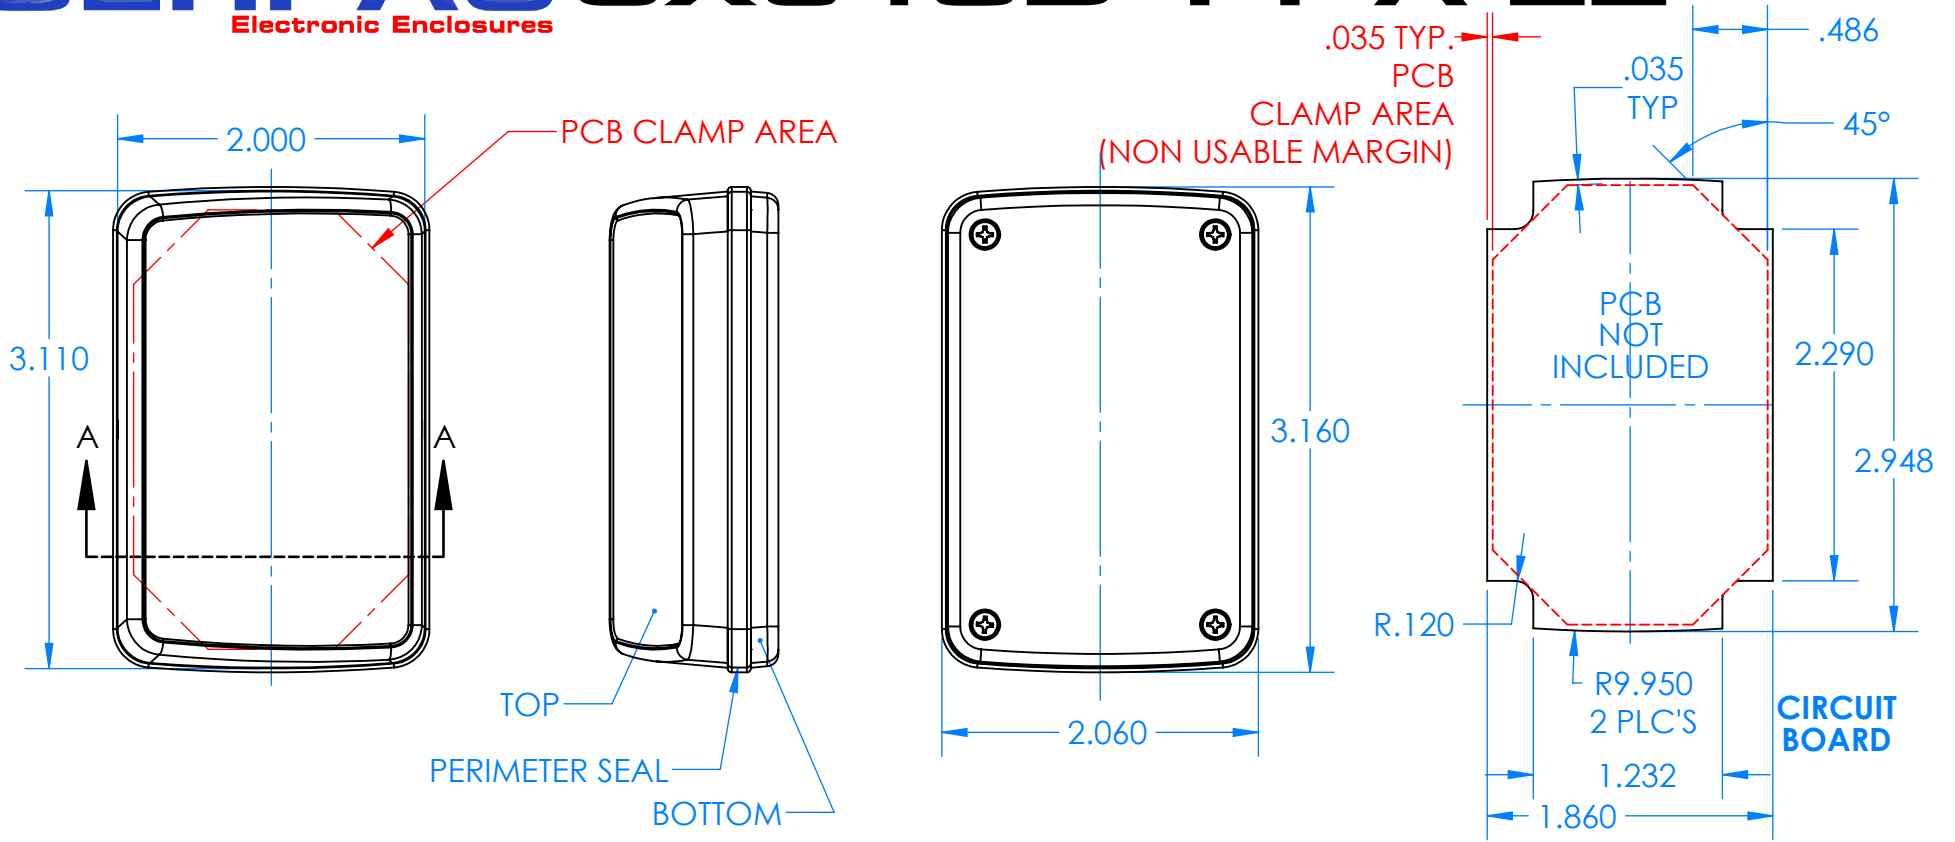

SERPAC CX6 1SD-YY-A-ZZ

Electronic Enclosures

- Enclosure color (YY)**
 Top-Bottom combinations available
 BK=black
 CL=clear
 TRGY=translucent gray
 TRRD=translucent red
- Seal color (ZZ)**
 BK=black
 BL=blue
 GM=gunmetal
 NG=neon green
 NO=neon orange
 OR=orange
 YL=yellow
 WH=white

PN	Description
5537D	(1) BW 6C Slanted Top,YY
5534D	(1) BW 6B Bottom,YY
5540A	(1) CX6A Series perimeter seal, ZZ
6002	(4) #2 X 3/8" PH HD screw TORQUE 35-60 in-oz.

Watertight enclosure meets or exceeds:
IP67
NEMA 4X, 12, 13