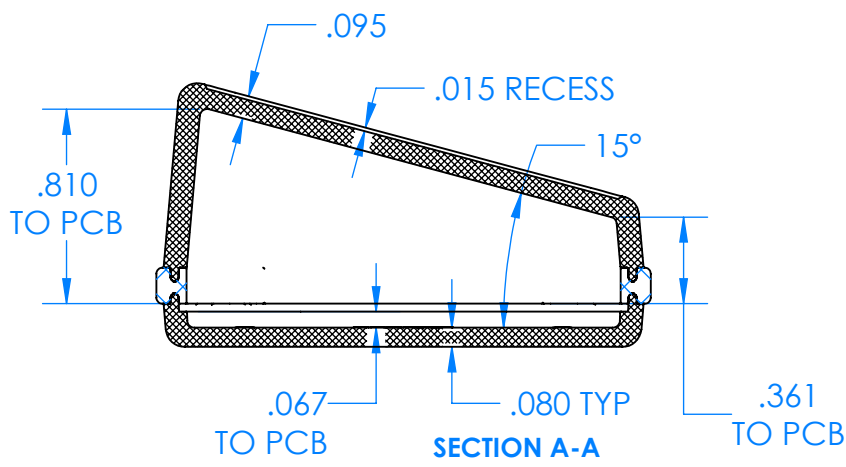

SERPAC CX6 1SD-YY-A-ZZ

Electronic Enclosures

- Enclosure color (YY)**
 Top-Bottom combinations available
 BK=black
 CL=clear
 TRGY=translucent gray
 TRRD=translucent red
- Seal color (ZZ)**
 BK=black
 BL=blue
 GM=gunmetal
 NG=neon green
 NO=neon orange
 OR=orange
 YL=yellow
 WH=white

PN	Description
5537D	(1) BW 6C Slanted Top,YY
5534D	(1) BW 6B Bottom,YY
5540A	(1) CX6A Series perimeter seal, ZZ
6002	(4) #2 X 3/8" PH HD screw TORQUE 35-60 in-oz.

Watertight enclosure meets or exceeds:
IP67
NEMA 4X, 12, 13