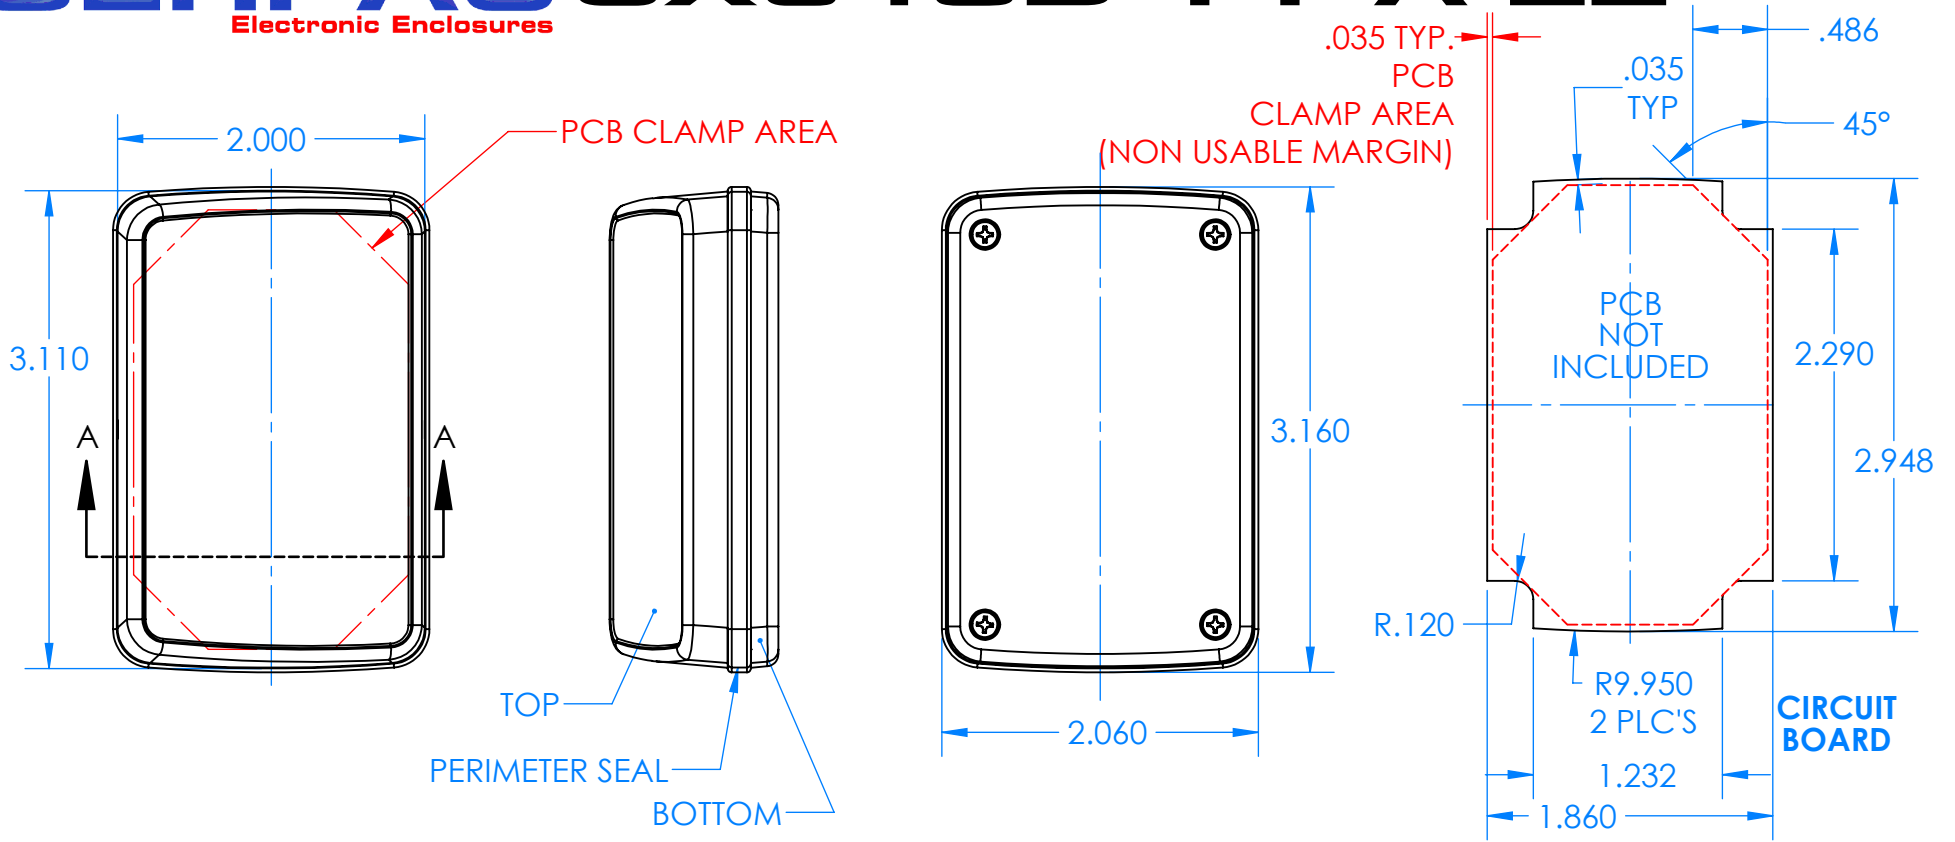

# SERPAC CX6 1SD-YY-A-ZZ

Electronic Enclosures

**Enclosure color (YY)**  
 Top-Bottom combinations available  
 BK=black  
 CL=clear  
 TRGY=translucent gray  
 TRRD=translucent red

**Seal color (ZZ)**  
 BK=black  
 BL=blue  
 GM=gunmetal  
 NG=neon green  
 NO=neon orange  
 OR=orange  
 YL=yellow  
 WH=white

PN	Description
5537D	(1) BW 6C Slanted Top,YY
5534D	(1) BW 6B Bottom,YY
5540A	(1) CX6A Series perimeter seal, ZZ
6002	(4) #2 X 3/8" PH HD screw TORQUE 35-60 in-oz.

**Wateright enclosure meets or exceeds:**  
**IP67**  
**NEMA 4X, 12, 13**