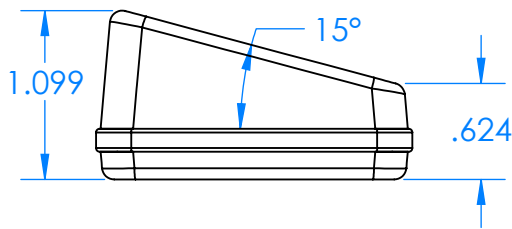

# SERPAC CX6 1SD-YY-A-ZZ

Electronic Enclosures

**Enclosure color (YY)**  
 Top-Bottom combinations available  
 BK=black  
 CL=clear  
 TRGY=translucent gray  
 TRRD=translucent red

**Seal color (ZZ)**  
 BK=black  
 BL=blue  
 GM=gunmetal  
 NG=neon green  
 NO=neon orange  
 OR=orange  
 YL=yellow  
 WH=white

PN	Description
5537D	(1) BW 6C Slanted Top,YY
5534D	(1) BW 6B Bottom,YY
5540A	(1) CX6A Series perimeter seal, ZZ
6002	(4) #2 X 3/8" PH HD screw TORQUE 35-60 in-oz.

**Wateright enclosure meets or exceeds:**  
**IP67**  
**NEMA 4X, 12, 13**