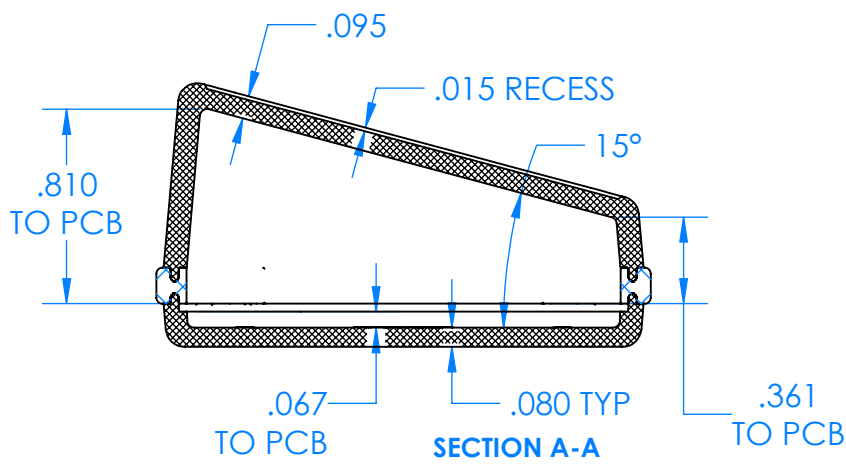

# SERPAC CX6 1SD-YY-A-ZZ

Electronic Enclosures

**Enclosure color (YY)**  
 Top-Bottom combinations available  
 BK=black  
 CL=clear  
 TRGY=translucent gray  
 TRRD=translucent red

**Seal color (ZZ)**  
 BK=black  
 BL=blue  
 GM=gunmetal  
 NG=neon green  
 NO=neon orange  
 OR=orange  
 YL=yellow  
 WH=white

PN	Description
5537D	(1) BW 6C Slanted Top,YY
5534D	(1) BW 6B Bottom,YY
5540A	(1) CX6A Series perimeter seal, ZZ
6002	(4) #2 X 3/8" PH HD screw TORQUE 35-60 in-oz.

**Wateright enclosure meets or exceeds:**  
**IP67**  
**NEMA 4X, 12, 13**