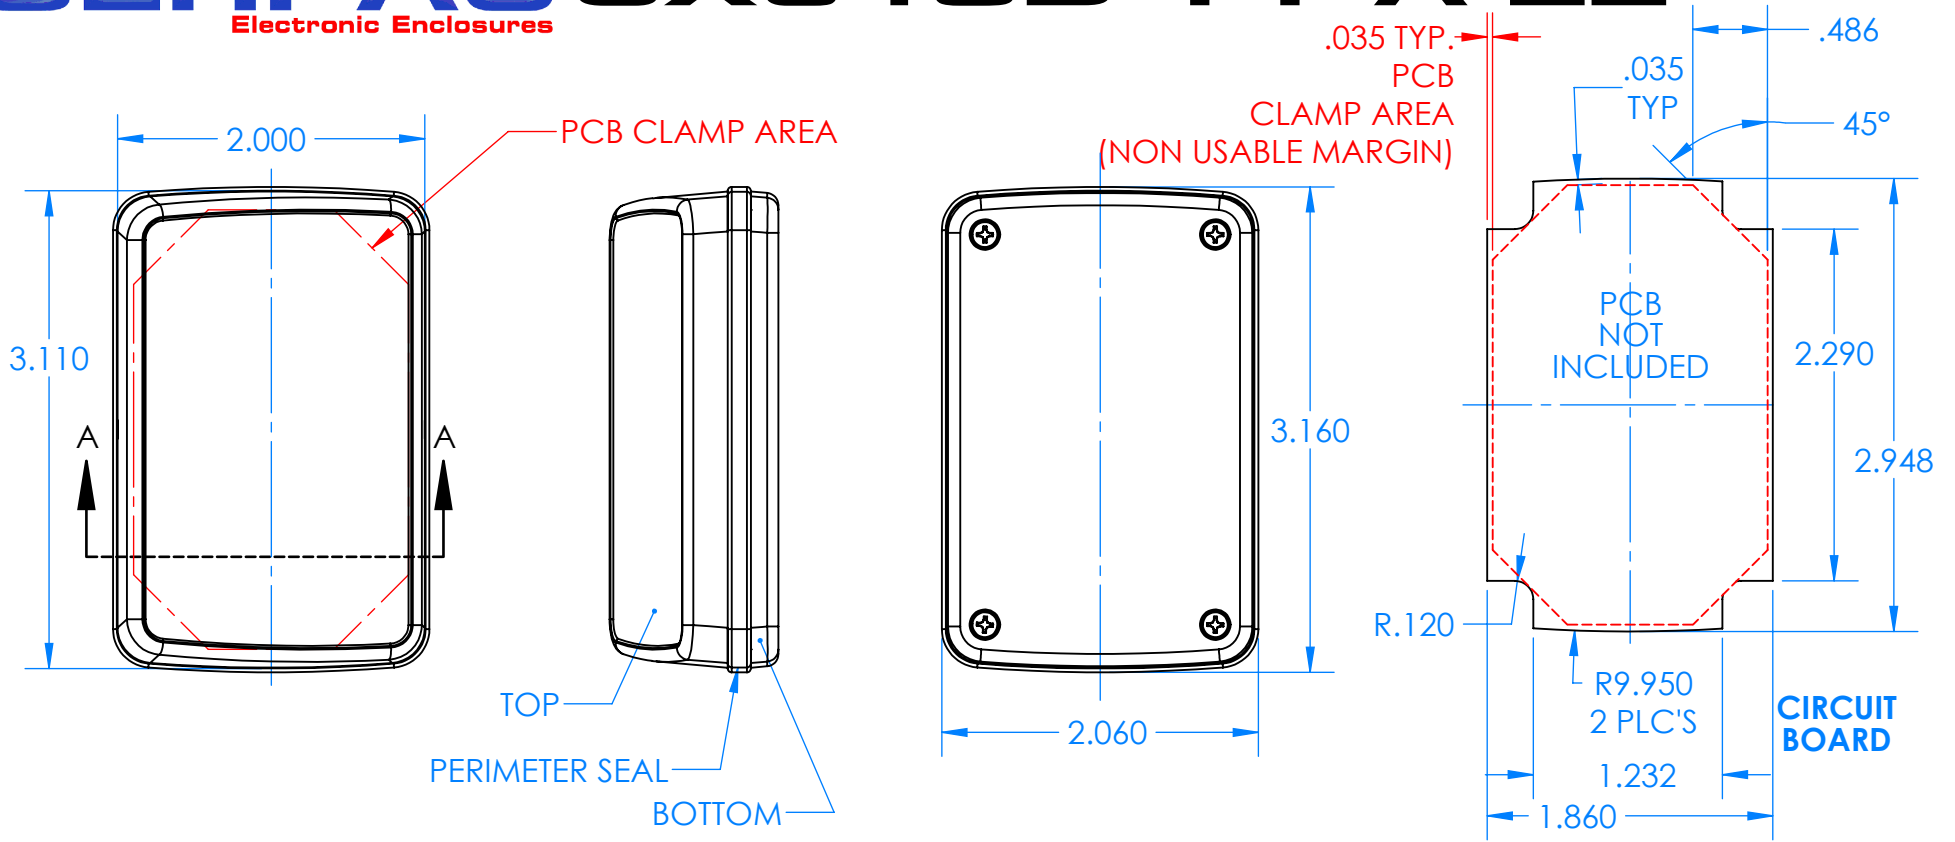

SERPAC CX6 1SD-YY-A-ZZ

Electronic Enclosures

- Enclosure color (YY)**
- Top-Bottom combinations available
- BK=black
 - CL=clear
 - TRGY=translucent gray
 - TRRD=translucent red
- 
- Seal color (ZZ)**
- BK=black
 - BL=blue
 - GM=gunmetal
 - NG=neon green
 - NO=neon orange
 - OR=orange
 - YL=yellow
 - WH=white
- 

PN	Description
5537D	(1) BW 6C Slanted Top,YY
5534D	(1) BW 6B Bottom,YY
5540A	(1) CX6A Series perimeter seal, ZZ
6002	(4) #2 X 3/8" PH HD screw TORQUE 35-60 in-oz.

Wateright enclosure meets or exceeds:
IP67
NEMA 4X, 12, 13