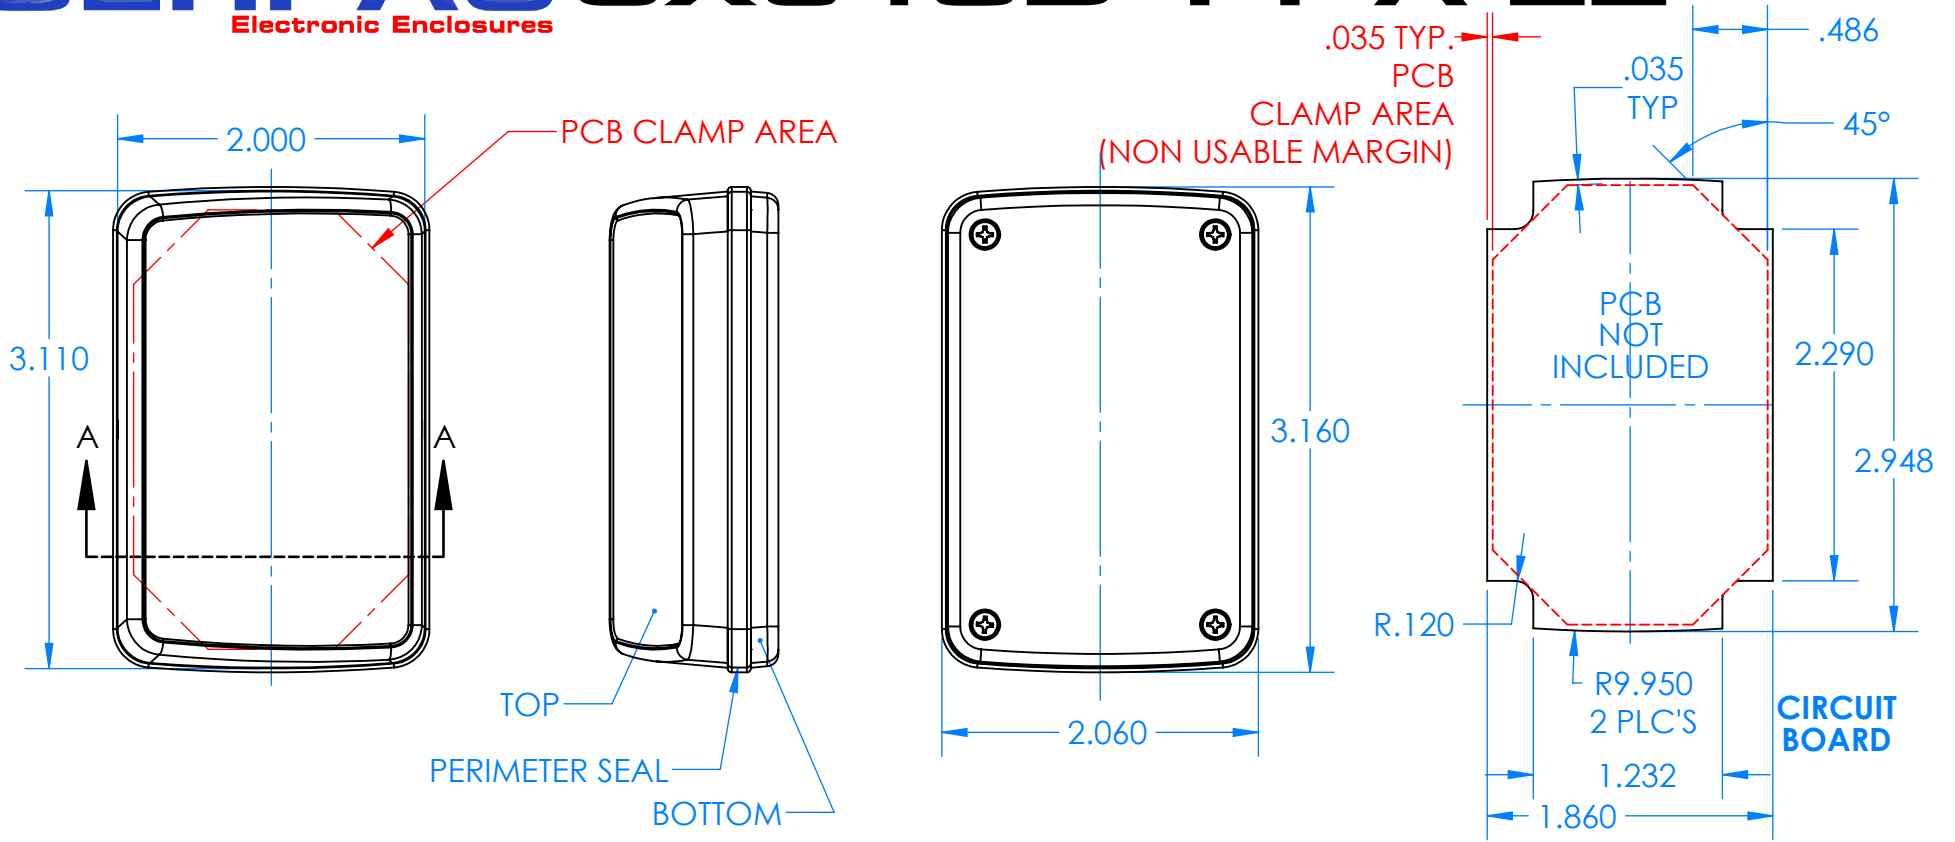

SERPAC CX6 1SD-YY-A-ZZ

Electronic Enclosures

Enclosure color (YY)
 Top-Bottom combinations available
 BK=black
 CL=clear
 TRGY=translucent gray
 TRRD=translucent red

Seal color (ZZ)
 BK=black
 BL=blue
 GM=gunmetal
 NG=neon green
 NO=neon orange
 OR=orange
 YL=yellow
 WH=white

PN	Description
5537D	(1) BW 6C Slanted Top,YY
5534D	(1) BW 6B Bottom,YY
5540A	(1) CX6A Series perimeter seal, ZZ
6002	(4) #2 X 3/8" PH HD screw TORQUE 35-60 in-oz.

Watertight enclosure meets or exceeds:
IP67
NEMA 4X, 12, 13