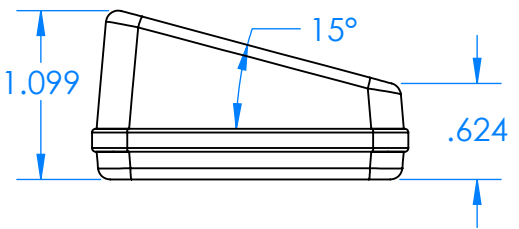

SERPAC CX6 1SD-YY-A-ZZ

Electronic Enclosures

Enclosure color (YY)
 Top-Bottom combinations available
 BK=black
 CL=clear
 TRGY=translucent gray
 TRRD=translucent red

Seal color (ZZ)
 BK=black
 BL=blue
 GM=gunmetal
 NG=neon green
 NO=neon orange
 OR=orange
 YL=yellow
 WH=white

PN	Description
5537D	(1) BW 6C Slanted Top,YY
5534D	(1) BW 6B Bottom,YY
5540A	(1) CX6A Series perimeter seal, ZZ
6002	(4) #2 X 3/8" PH HD screw TORQUE 35-60 in-oz.

Watertight enclosure meets or exceeds:
IP67
NEMA 4X, 12, 13