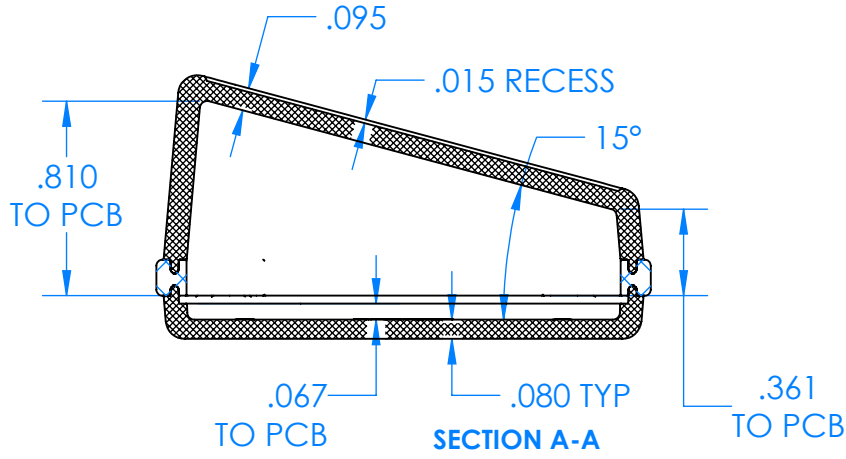

SERPAC CX6 1SD-YY-A-ZZ

Electronic Enclosures

Enclosure color (YY)
 Top-Bottom combinations available
 BK=black
 CL=clear
 TRGY=translucent gray
 TRRD=translucent red

Seal color (ZZ)
 BK=black
 BL=blue
 GM=gunmetal
 NG=neon green
 NO=neon orange
 OR=orange
 YL=yellow
 WH=white

PN	Description
5537D	(1) BW 6C Slanted Top,YY
5534D	(1) BW 6B Bottom,YY
5540A	(1) CX6A Series perimeter seal, ZZ
6002	(4) #2 X 3/8" PH HD screw TORQUE 35-60 in-oz.

Watertight enclosure meets or exceeds:
IP67
NEMA 4X, 12, 13