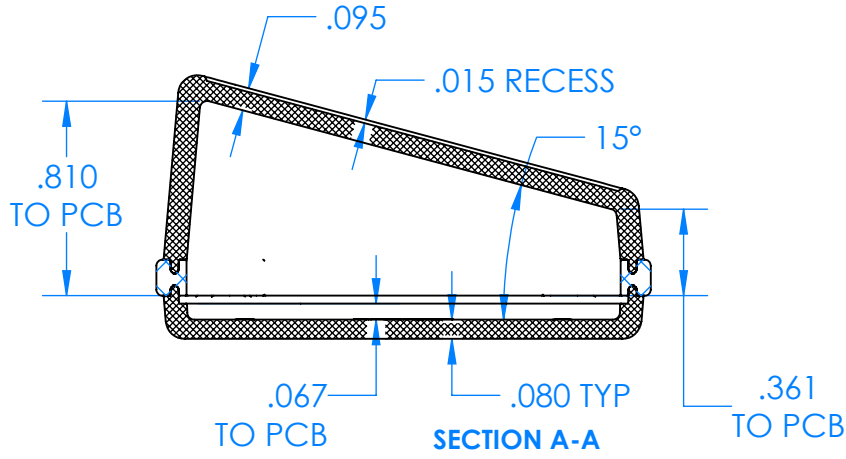

# SERPAC CX6 1SD-YY-A-ZZ

Electronic Enclosures

- Enclosure color (YY)**  
 Top-Bottom combinations available  
 BK=black  
 CL=clear  
 TRGY=translucent gray  
 TRRD=translucent red
- Seal color (ZZ)**  
 BK=black  
 BL=blue  
 GM=gunmetal  
 NG=neon green  
 NO=neon orange  
 OR=orange  
 YL=yellow  
 WH=white

PN	Description
5537D	(1) BW 6C Slanted Top,YY
5534D	(1) BW 6B Bottom,YY
5540A	(1) CX6A Series perimeter seal, ZZ
6002	(4) #2 X 3/8" PH HD screw TORQUE 35-60 in-oz.

**Wateright enclosure meets or exceeds:**  
**IP67**  
**NEMA 4X, 12, 13**