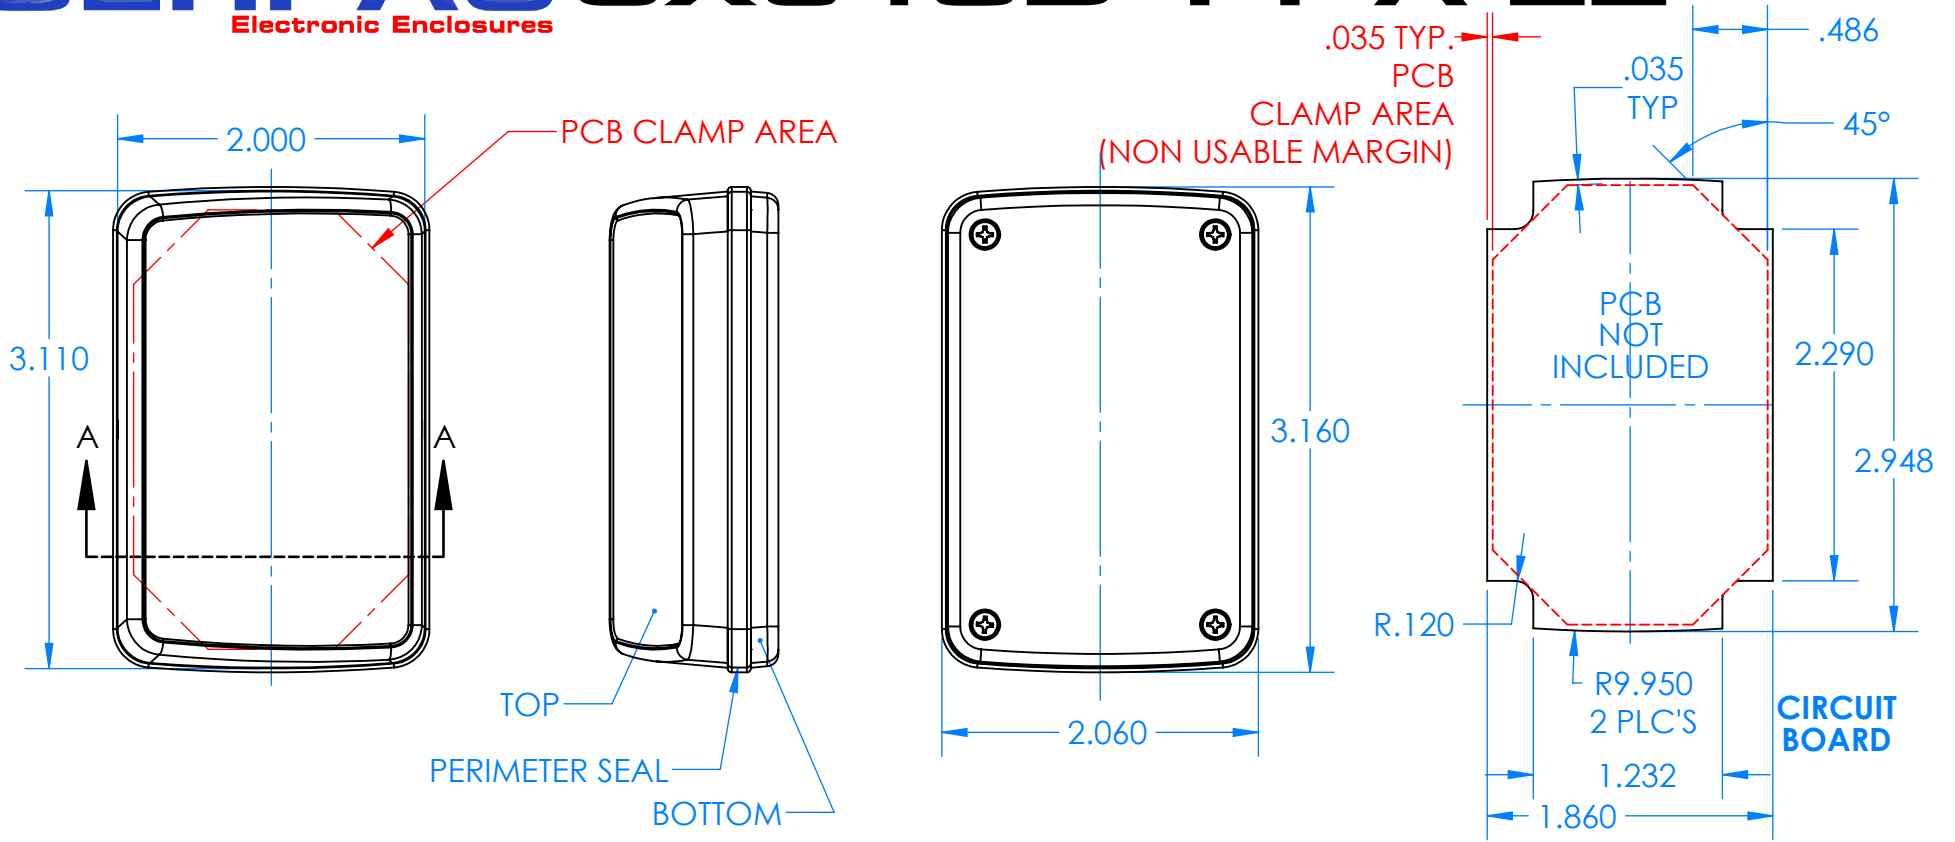

# SERPAC CX6 1SD-YY-A-ZZ

Electronic Enclosures

- Enclosure color (YY)**  
 Top-Bottom combinations available  
 BK=black  
 CL=clear  
 TRGY=translucent gray  
 TRRD=translucent red
- Seal color (ZZ)**  
 BK=black  
 BL=blue  
 GM=gunmetal  
 NG=neon green  
 NO=neon orange  
 OR=orange  
 YL=yellow  
 WH=white

PN	Description
5537D	(1) BW 6C Slanted Top,YY
5534D	(1) BW 6B Bottom,YY
5540A	(1) CX6A Series perimeter seal, ZZ
6002	(4) #2 X 3/8" PH HD screw TORQUE 35-60 in-oz.

**Wateright enclosure meets or exceeds:**  
**IP67**  
**NEMA 4X, 12, 13**