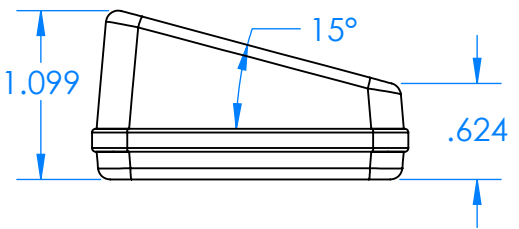

# SERPAC CX6 1SD-YY-A-ZZ

Electronic Enclosures

- Enclosure color (YY)**  
 Top-Bottom combinations available  
 BK=black  
 CL=clear  
 TRGY=translucent gray  
 TRRD=translucent red
- Seal color (ZZ)**  
 BK=black  
 BL=blue  
 GM=gunmetal  
 NG=neon green  
 NO=neon orange  
 OR=orange  
 YL=yellow  
 WH=white

PN	Description
5537D	(1) BW 6C Slanted Top,YY
5534D	(1) BW 6B Bottom,YY
5540A	(1) CX6A Series perimeter seal, ZZ
6002	(4) #2 X 3/8" PH HD screw TORQUE 35-60 in-oz.

**Wateright enclosure meets or exceeds:**  
**IP67**  
**NEMA 4X, 12, 13**