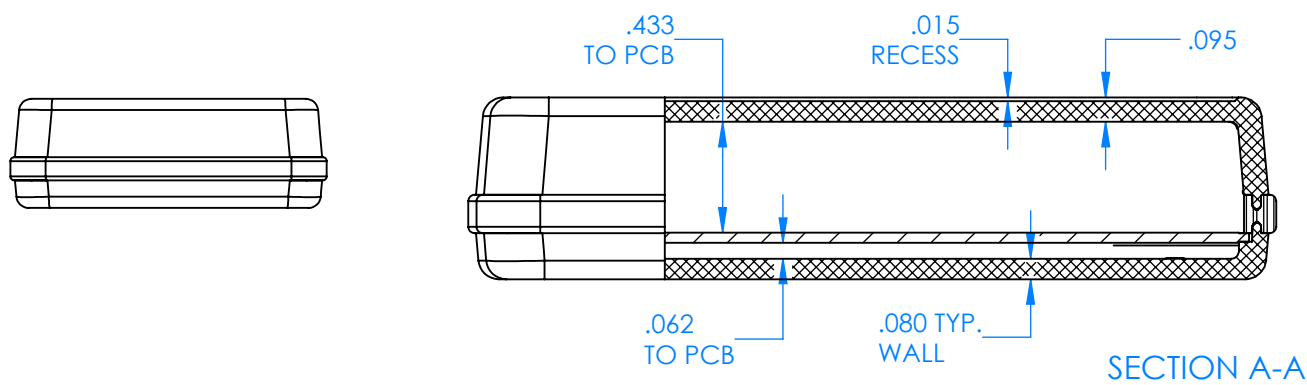

SERPAC CX62D-YY-A-ZZ

Electronic Enclosures

- Enclosure color (YY)**
Top-Bottom combinations available
 BK=black
 CL=clear
 TRGY=translucent gray
 TRRD=translucent red
- Seal color (ZZ)**
 BK=black
 BL=blue
 GM=gunmetal
 NG=neon green
 NO=neon orange
 OR=orange
 YL=yellow
 WH=white

PN	Description
5535D	(1) BW 6C Top style D
5532D	(1) BW 6A Bottom style D
5540A	(1) CX6A Series perimeter seal style A
6002	(4) #2 X 3/8" PH HD screw TORQUE 35-60 in-oz.

Watertight enclosure meets or exceeds:
IP67
NEMA 4X, 12, 13