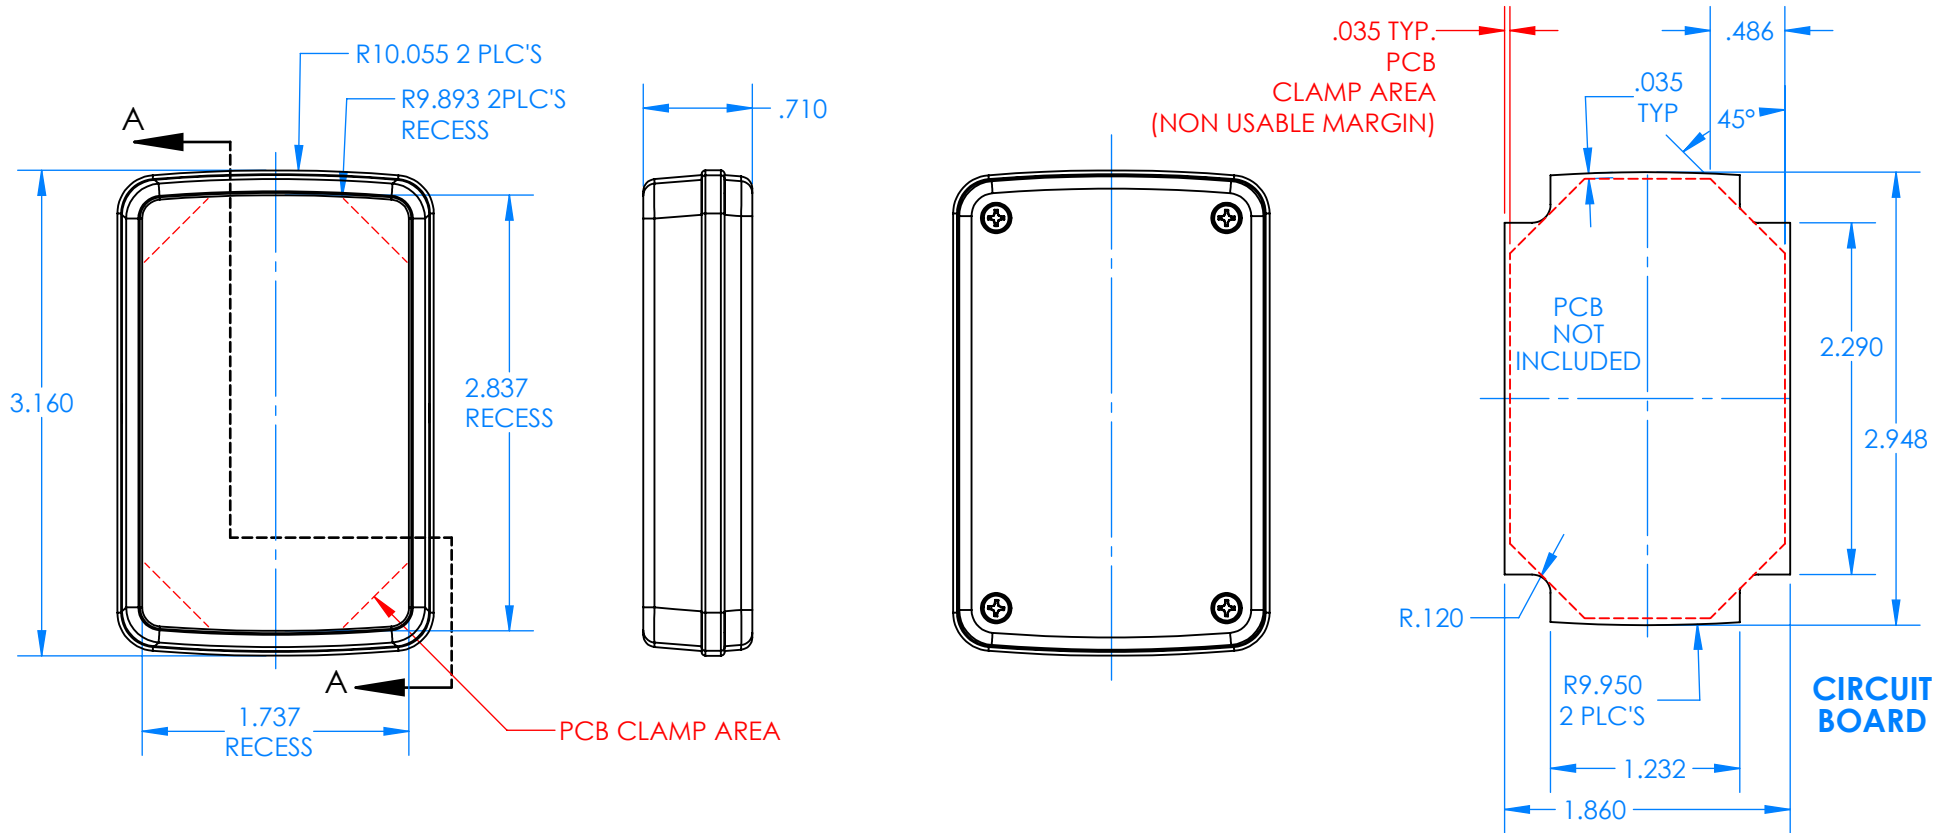

SERPAC CX62D-YY-A-ZZ

Electronic Enclosures

- Enclosure color (YY)**
Top-Bottom combinations available
 BK=black
 CL=clear
 TRGY=translucent gray
 TRRD=translucent red
- Seal color (ZZ)**
 BK=black
 BL=blue
 GM=gunmetal
 NG=neon green
 NO=neon orange
 OR=orange
 YL=yellow
 WH=white

PN	Description
5535D	(1) BW 6C Top style D
5532D	(1) BW 6A Bottom style D
5540A	(1) CX6A Series perimeter seal style A
6002	(4) #2 X 3/8" PH HD screw TORQUE 35-60 in-oz.

Watertight enclosure meets or exceeds:
IP67
NEMA 4X, 12, 13