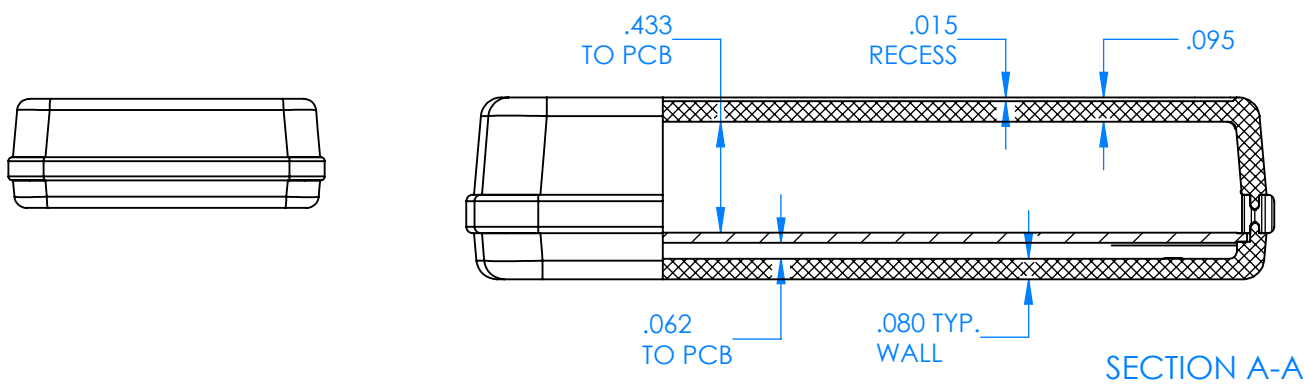

SERPAC CX62D-YY-A-ZZ

Electronic Enclosures

- Enclosure color (YY)**
Top-Bottom combinations available
 BK=black
 CL=clear
 TRGY=translucent gray
 TRRD=translucent red
- Seal color (ZZ)**
 BK=black
 BL=blue
 GM=gunmetal
 NG=neon green
 NO=neon orange
 OR=orange
 YL=yellow
 WH=white

PN	Description
5535D	(1) BW 6C Top style D
5532D	(1) BW 6A Bottom style D
5540A	(1) CX6A Series perimeter seal style A
6002	(4) #2 X 3/8" PH HD screw TORQUE 35-60 in-oz.

Wateright enclosure meets or exceeds:
IP67
NEMA 4X, 12, 13