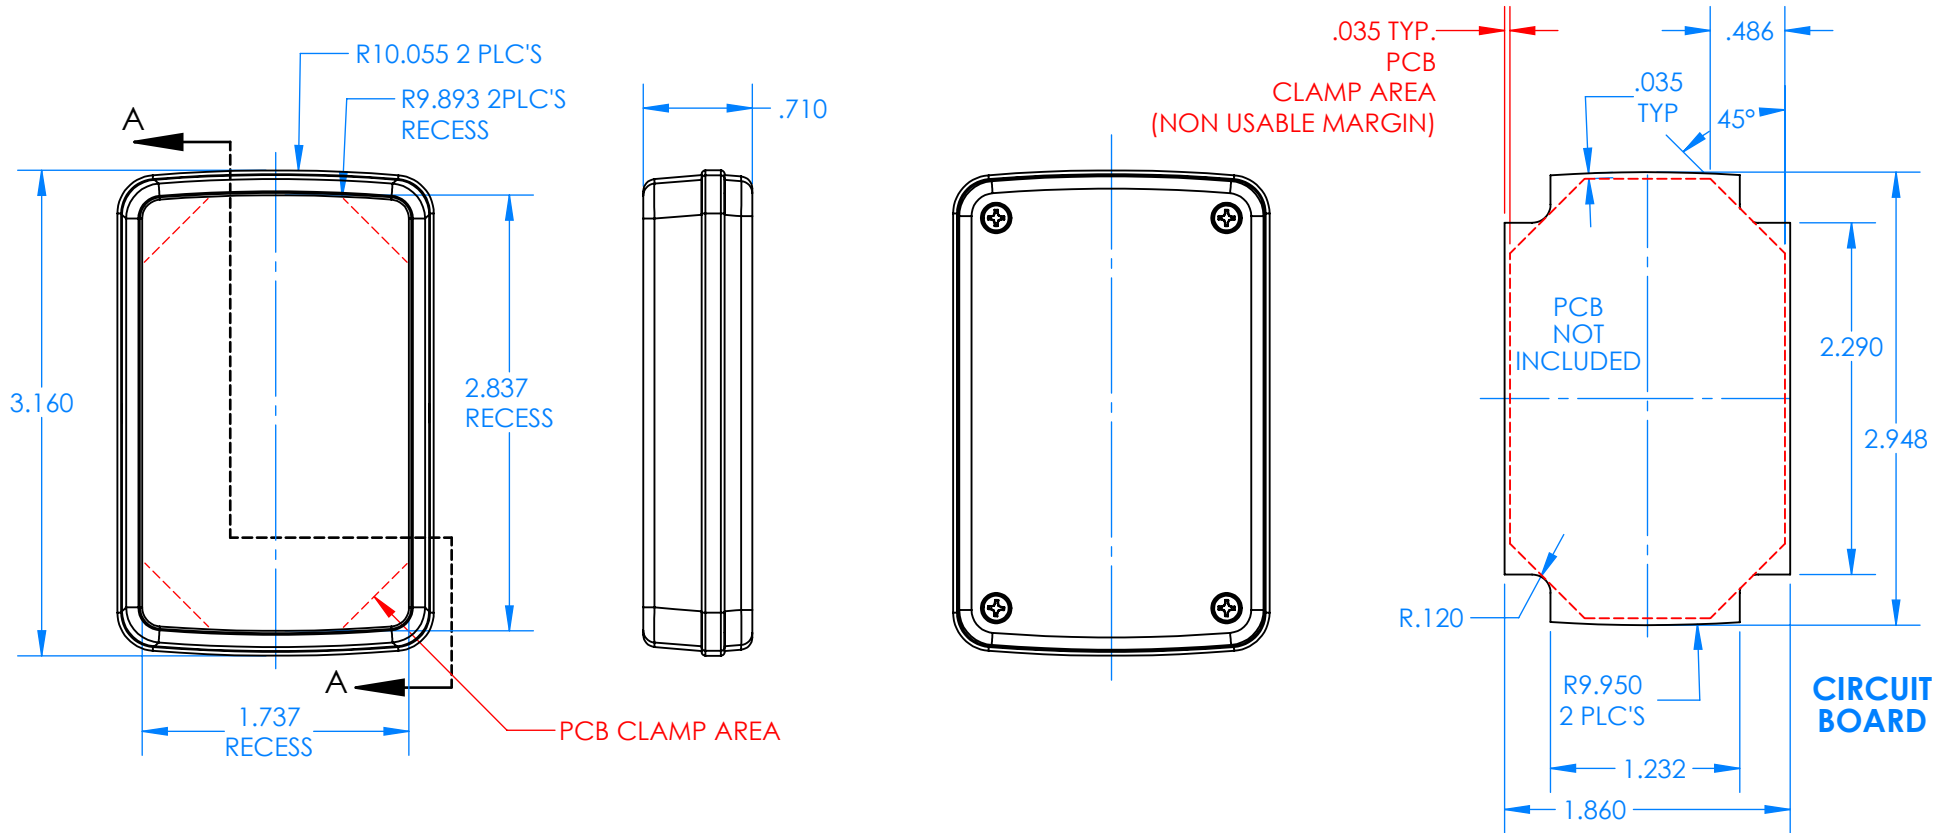

# SERPAC CX62D-YY-A-ZZ

Electronic Enclosures

- Enclosure color (YY)**  
**Top-Bottom combinations available**  
 BK=black  
 CL=clear  
 TRGY=translucent gray  
 TRRD=translucent red
- Seal color (ZZ)**  
 BK=black  
 BL=blue  
 GM=gunmetal  
 NG=neon green  
 NO=neon orange  
 OR=orange  
 YL=yellow  
 WH=white

PN	Description
5535D	(1) BW 6C Top style D
5532D	(1) BW 6A Bottom style D
5540A	(1) CX6A Series perimeter seal style A
6002	(4) #2 X 3/8" PH HD screw TORQUE 35-60 in-oz.

**Wateright enclosure meets or exceeds:**  
**IP67**  
**NEMA 4X, 12, 13**