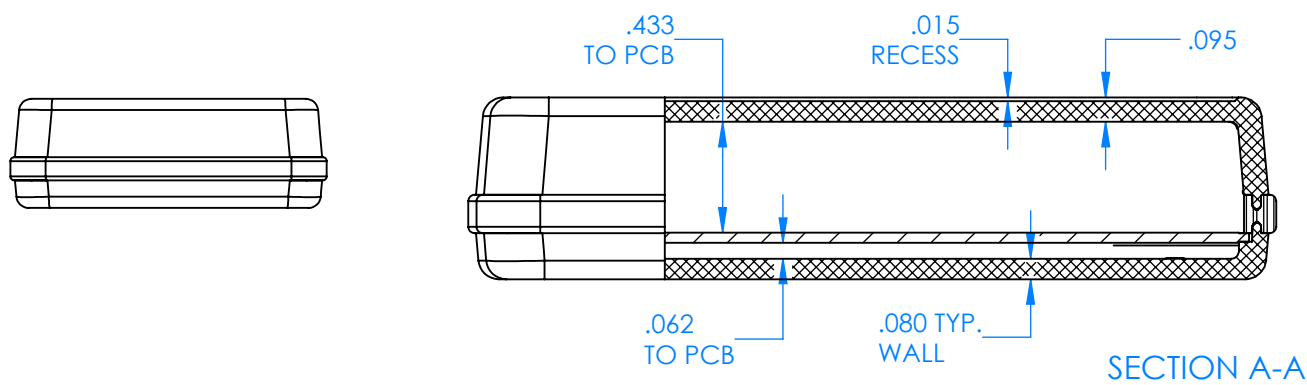

# SERPAC CX62D-YY-A-ZZ

Electronic Enclosures

- Enclosure color (YY)**  
**Top-Bottom combinations available**  
 BK=black  
 CL=clear  
 TRGY=translucent gray  
 TRRD=translucent red
- Seal color (ZZ)**  
 BK=black  
 BL=blue  
 GM=gunmetal  
 NG=neon green  
 NO=neon orange  
 OR=orange  
 YL=yellow  
 WH=white

PN	Description
5535D	(1) BW 6C Top style D
5532D	(1) BW 6A Bottom style D
5540A	(1) CX6A Series perimeter seal style A
6002	(4) #2 X 3/8" PH HD screw TORQUE 35-60 in-oz.

**Wateright enclosure meets or exceeds:**  
**IP67**  
**NEMA 4X, 12, 13**