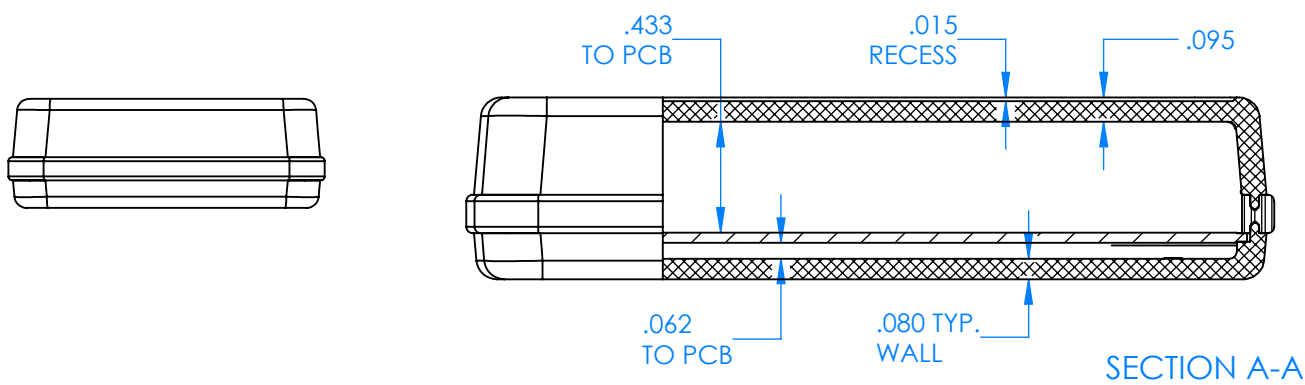

SERPAC CX62D-YY-A-ZZ

Electronic Enclosures

- Enclosure color (YY)**
Top-Bottom combinations available
 BK=black
 CL=clear
 TRGY=translucent gray
 TRRD=translucent red
- Seal color (ZZ)**
 BK=black
 BL=blue
 GM=gunmetal
 NG=neon green
 NO=neon orange
 OR=orange
 YL=yellow
 WH=white

PN	Description
5535D	(1) BW 6C Top style D
5532D	(1) BW 6A Bottom style D
5540A	(1) CX6A Series perimeter seal style A
6002	(4) #2 X 3/8" PH HD screw TORQUE 35-60 in-oz.

Wateright enclosure mees or exceeds:
IP67
NEMA 4X, 12, 13