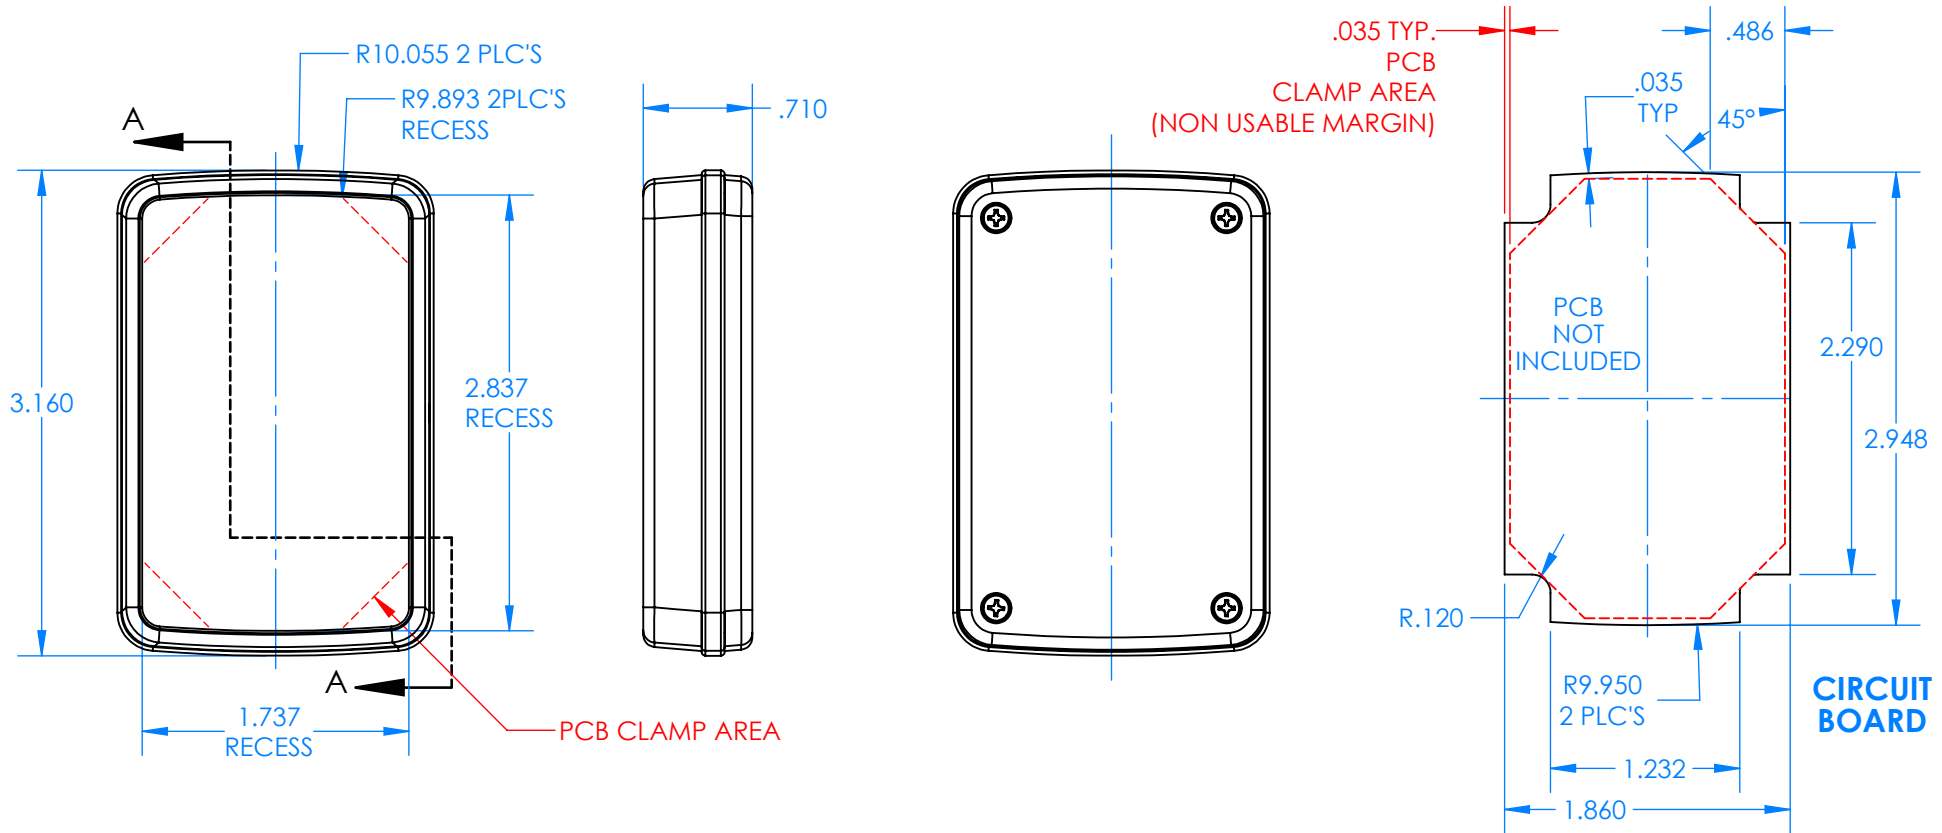

SERPAC CX62D-YY-A-ZZ

Electronic Enclosures

- Enclosure color (YY)**
Top-Bottom combinations available
 BK=black
 CL=clear
 TRGY=translucent gray
 TRRD=translucent red
- Seal color (ZZ)**
 BK=black
 BL=blue
 GM=gunmetal
 NG=neon green
 NO=neon orange
 OR=orange
 YL=yellow
 WH=white

PN	Description
5535D	(1) BW 6C Top style D
5532D	(1) BW 6A Bottom style D
5540A	(1) CX6A Series perimeter seal style A
6002	(4) #2 X 3/8" PH HD screw TORQUE 35-60 in-oz.

Wateright enclosure mees or exceeds:
IP67
NEMA 4X, 12, 13