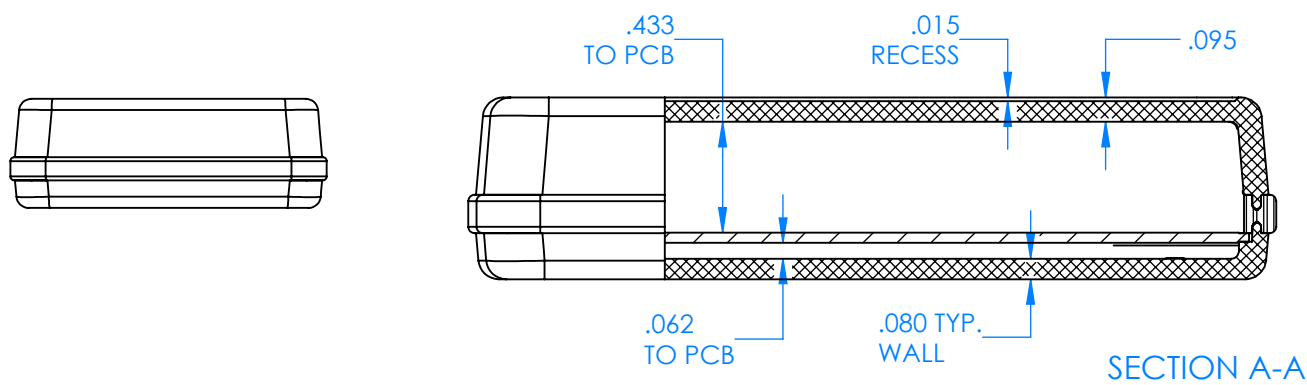

SERPAC CX62D-YY-A-ZZ

Electronic Enclosures

- Enclosure color (YY)**
Top-Bottom combinations available
 BK=black
 CL=clear
 TRGY=translucent gray
 TRRD=translucent red
- Seal color (ZZ)**
 BK=black
 BL=blue
 GM=gunmetal
 NG=neon green
 NO=neon orange
 OR=orange
 YL=yellow
 WH=white

PN	Description
5535D	(1) BW 6C Top style D
5532D	(1) BW 6A Bottom style D
5540A	(1) CX6A Series perimeter seal style A
6002	(4) #2 X 3/8" PH HD screw TORQUE 35-60 in-oz.

Wateright enclosure meets or exceeds:
IP67
NEMA 4X, 12, 13