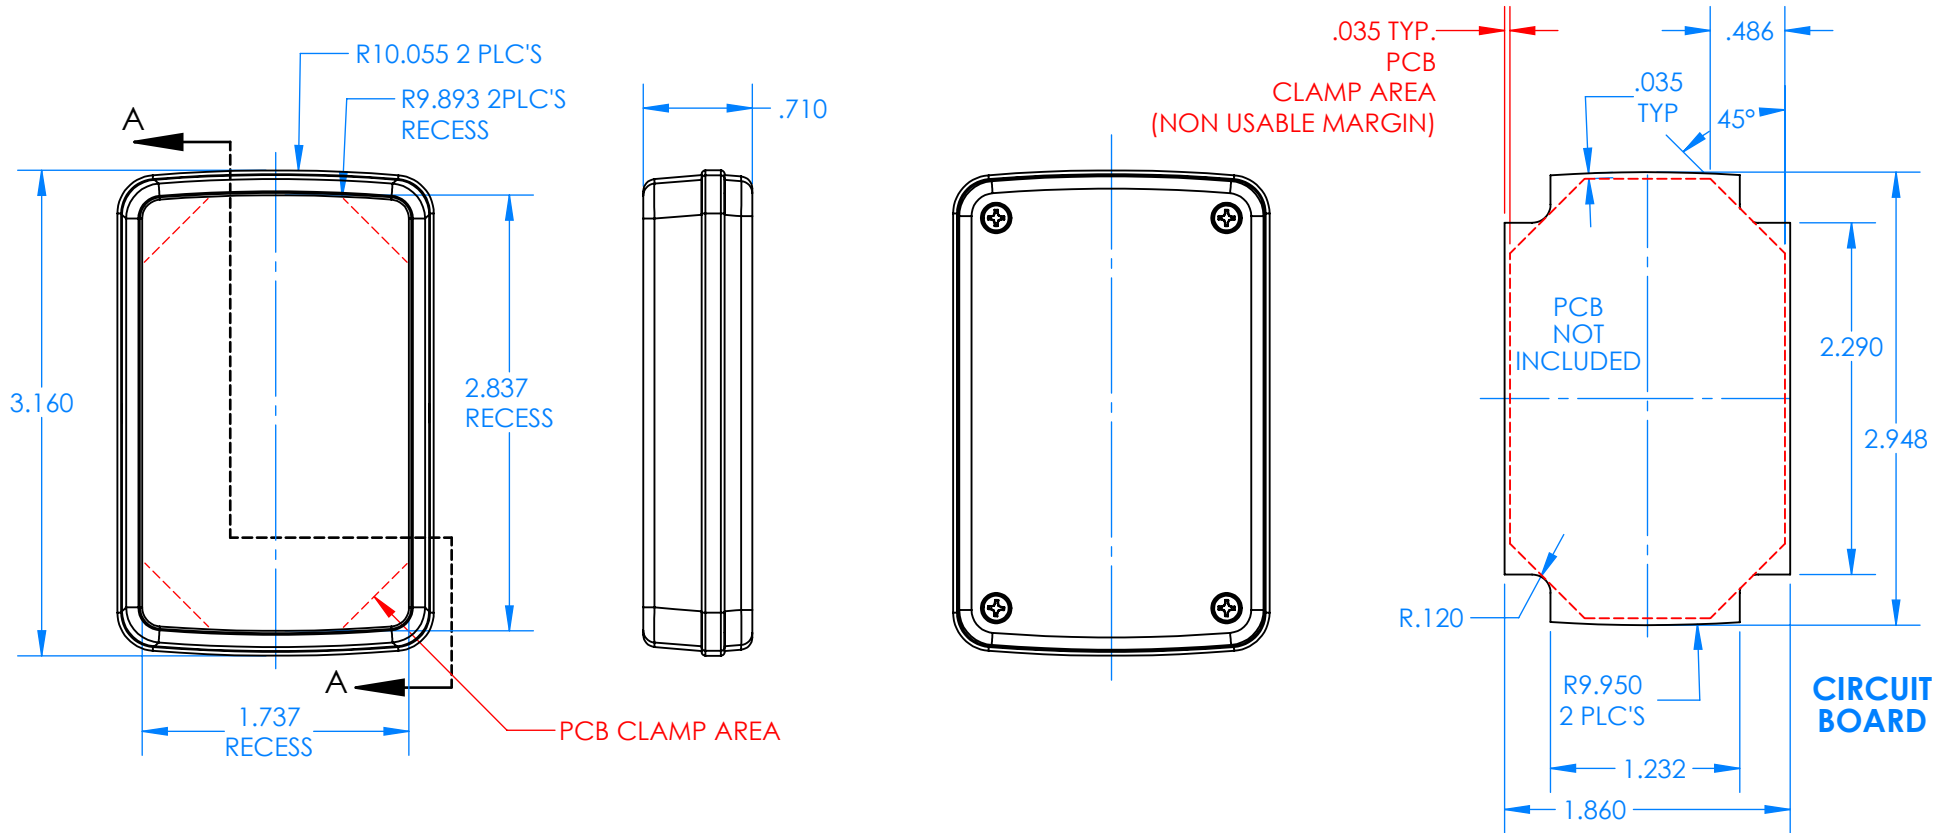

SERPAC CX62D-YY-A-ZZ

Electronic Enclosures

- Enclosure color (YY)**
Top-Bottom combinations available
 BK=black
 CL=clear
 TRGY=translucent gray
 TRRD=translucent red
- Seal color (ZZ)**
 BK=black
 BL=blue
 GM=gunmetal
 NG=neon green
 NO=neon orange
 OR=orange
 YL=yellow
 WH=white

PN	Description
5535D	(1) BW 6C Top style D
5532D	(1) BW 6A Bottom style D
5540A	(1) CX6A Series perimeter seal style A
6002	(4) #2 X 3/8" PH HD screw TORQUE 35-60 in-oz.

Wateright enclosure meets or exceeds:
IP67
NEMA 4X, 12, 13