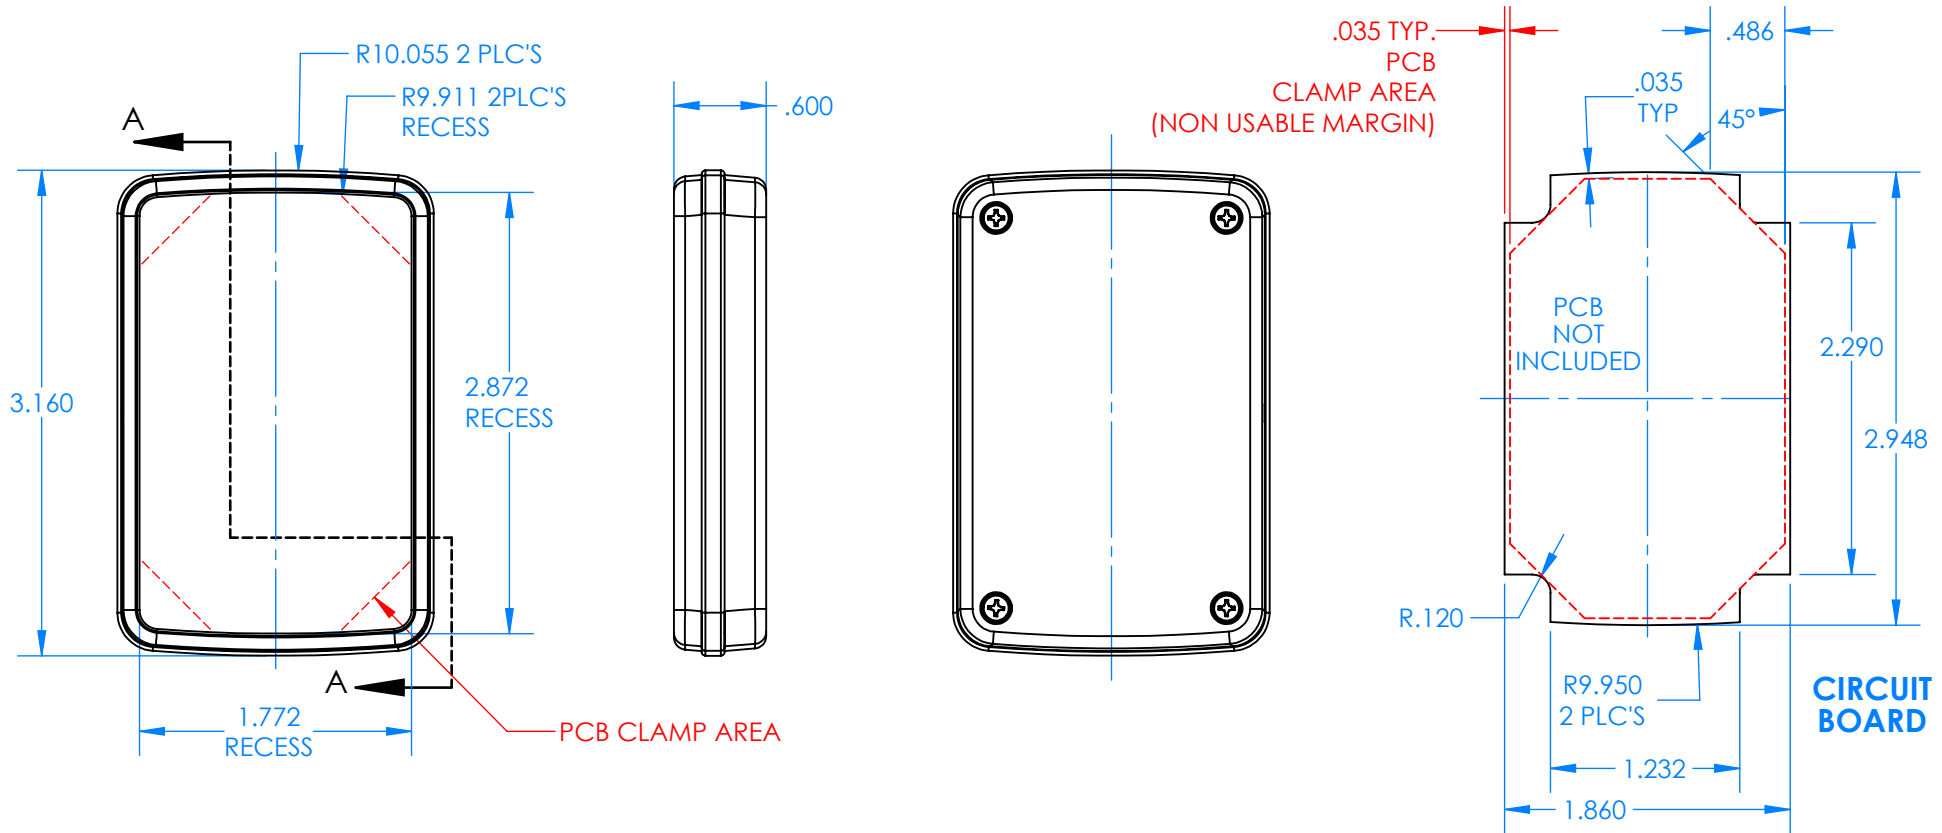

SERPAC CX63D-YY-A-ZZ

Electronic Enclosures

Enclosure color (YY)
Top-Bottom combinations available
 BK=black
 CL=clear
 TRGY=translucent gray
 TRRD=translucent red

Seal color (ZZ)
 BK=black
 BL=blue
 GM=gunmetal
 NG=neon green
 NO=neon orange
 OR=orange
 YL=yellow
 WH=white

9/4/2020
 2009 Wright Ave. La Verne, CA 91750
 Ph. (626) 331-0517 Fx. (626) 331-8584 serpac.com

PN	Description
5531D	(1) BW 6A Top style D
5534D	(1) BW 6B Bottom style D
5540A	(1) CX6A Series perimeter seal style A
6002	(4) #2 X 3/8" PH HD screw TORQUE 35-60 in-oz.

Wateright enclosure meets or exceeds:
IP67
NEMA 4X, 12, 13