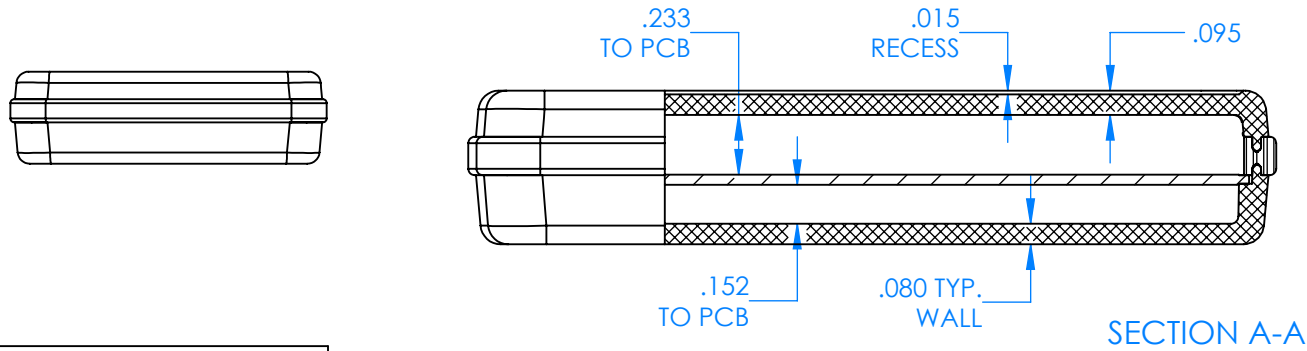

SERPAC CX63D-YY-A-ZZ

Electronic Enclosures

Enclosure color (YY)
Top-Bottom combinations available
 BK=black
 CL=clear
 TRGY=translucent gray
 TRRD=translucent red

Seal color (ZZ)
 BK=black
 BL=blue
 GM=gunmetal
 NG=neon green
 NO=neon orange
 OR=orange
 YL=yellow
 WH=white

9/4/2020
 2009 Wright Ave. La Verne, CA 91750
 Ph. (626) 331-0517 Fx. (626) 331-8584 serpac.com

PN	Description
5531D	(1) BW 6A Top style D
5534D	(1) BW 6B Bottom style D
5540A	(1) CX6A Series perimeter seal style A
6002	(4) #2 X 3/8" PH HD screw TORQUE 35-60 in-oz.