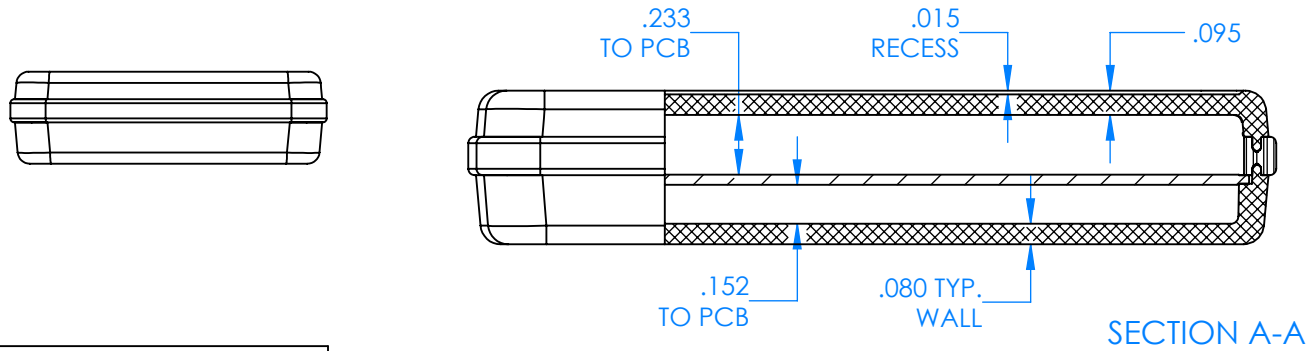

SERPAC CX63D-YY-A-ZZ

Electronic Enclosures

Enclosure color (YY)
Top-Bottom combinations available
 BK=black
 CL=clear
 TRGY=translucent gray
 TRRD=translucent red

Seal color (ZZ)
 BK=black
 BL=blue
 GM=gunmetal
 NG=neon green
 NO=neon orange
 OR=orange
 YL=yellow
 WH=white

PN	Description
5531D	(1) BW 6A Top style D
5534D	(1) BW 6B Bottom style D
5540A	(1) CX6A Series perimeter seal style A
6002	(4) #2 X 3/8" PH HD screw TORQUE 35-60 in-oz.

Wateright enclosure mees or exceeds:
IP67
NEMA 4X, 12, 13