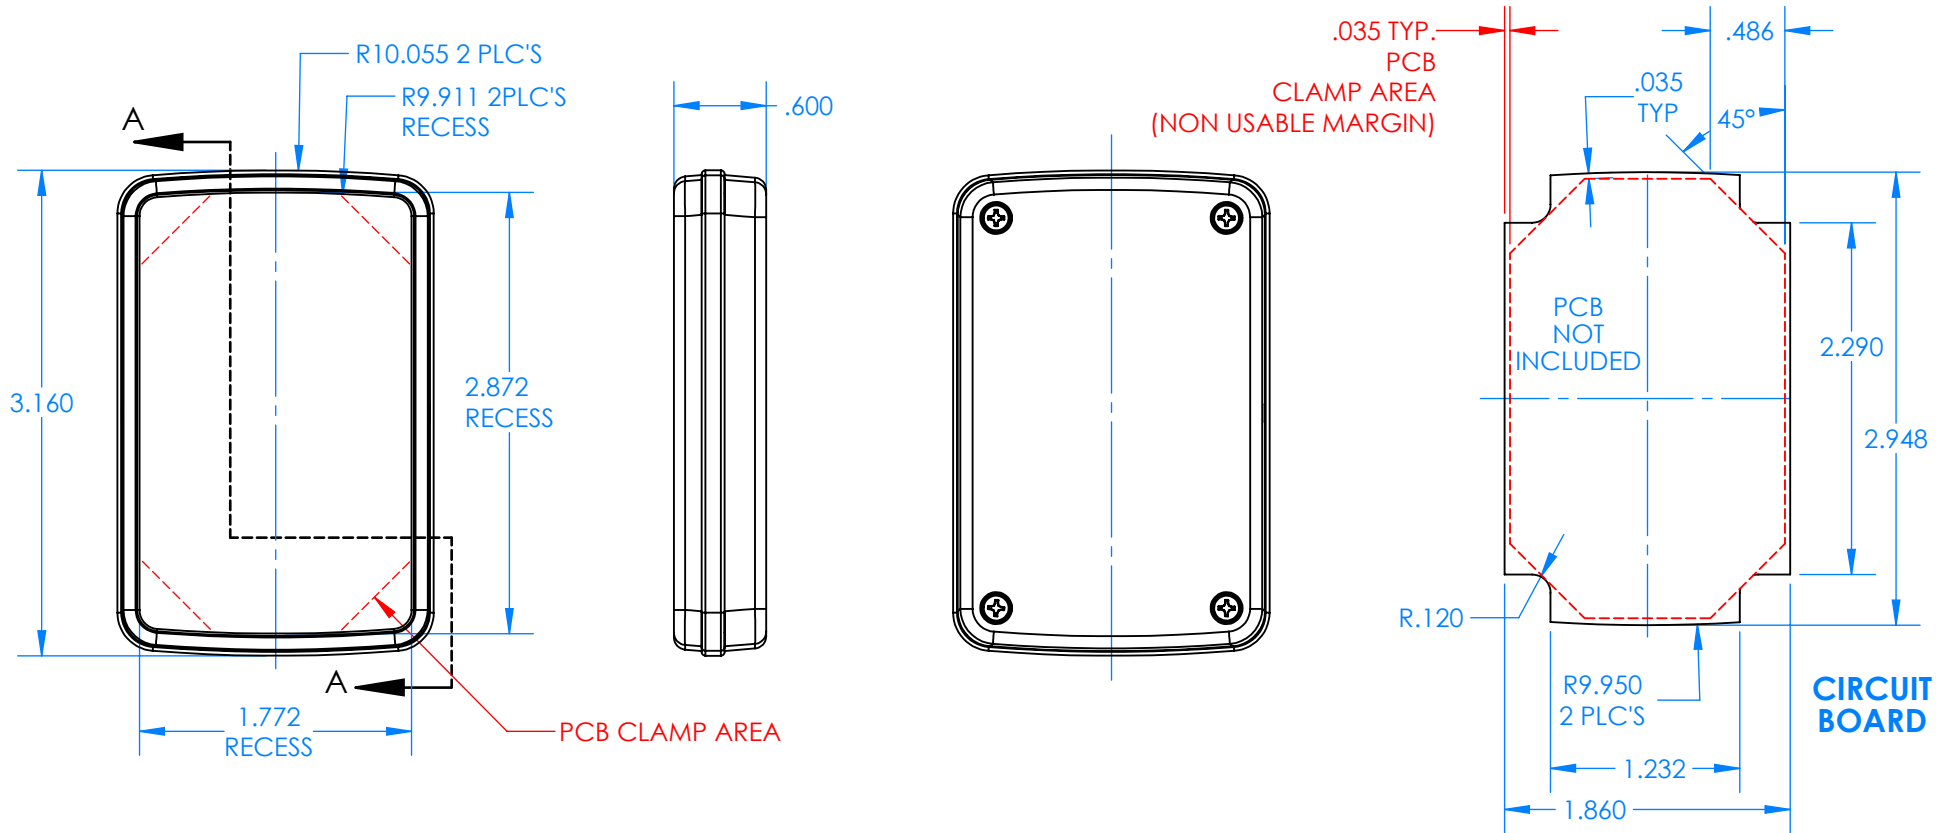

SERPAC CX63D-YY-A-ZZ

Electronic Enclosures

Enclosure color (YY)
Top-Bottom combinations available
 BK=black
 CL=clear
 TRGY=translucent gray
 TRRD=translucent red

Seal color (ZZ)
 BK=black
 BL=blue
 GM=gunmetal
 NG=neon green
 NO=neon orange
 OR=orange
 YL=yellow
 WH=white

PN	Description
5531D	(1) BW 6A Top style D
5534D	(1) BW 6B Bottom style D
5540A	(1) CX6A Series perimeter seal style A
6002	(4) #2 X 3/8" PH HD screw TORQUE 35-60 in-oz.

Wateright enclosure mees or exceeds:
IP67
NEMA 4X, 12, 13