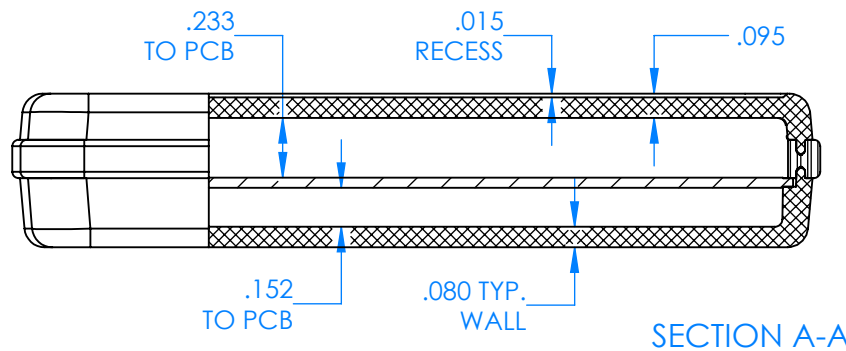

SERPAC CX63D-YY-A-ZZ

Electronic Enclosures

Enclosure color (YY)
Top-Bottom combinations available
 BK=black
 CL=clear
 TRGY=translucent gray
 TRRD=translucent red

Seal color (ZZ)
 BK=black
 BL=blue
 GM=gunmetal
 NG=neon green
 NO=neon orange
 OR=orange
 YL=yellow
 WH=white

9/4/2020
 2009 Wright Ave. La Verne, CA 91750
 Ph. (626) 331-0517 Fx. (626) 331-8584 serpac.com

PN	Description
5531D	(1) BW 6A Top style D
5534D	(1) BW 6B Bottom style D
5540A	(1) CX6A Series perimeter seal style A
6002	(4) #2 X 3/8" PH HD screw TORQUE 35-60 in-oz.

Wateright enclosure meets or exceeds:
IP67
NEMA 4X, 12, 13