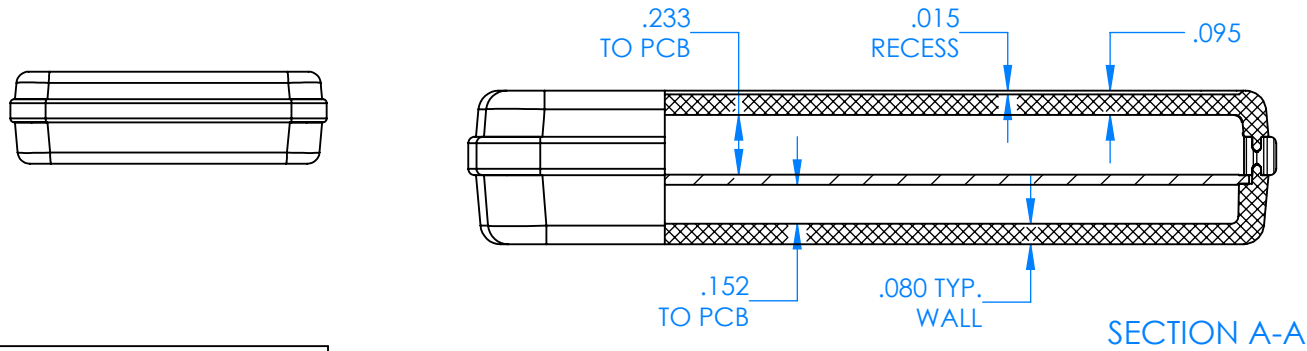

# SERPAC CX63D-YY-A-ZZ

Electronic Enclosures

- Enclosure color (YY)**  
**Top-Bottom combinations available**  
 BK=black  
 CL=clear  
 TRGY=translucent gray  
 TRRD=translucent red
- Seal color (ZZ)**  
 BK=black  
 BL=blue  
 GM=gunmetal  
 NG=neon green  
 NO=neon orange  
 OR=orange  
 YL=yellow  
 WH=white

PN	Description
5531D	(1) BW 6A Top style D
5534D	(1) BW 6B Bottom style D
5540A	(1) CX6A Series perimeter seal style A
6002	(4) #2 X 3/8" PH HD screw TORQUE 35-60 in-oz.

**Wateright enclosure meets or exceeds:**  
**IP67**  
**NEMA 4X, 12, 13**