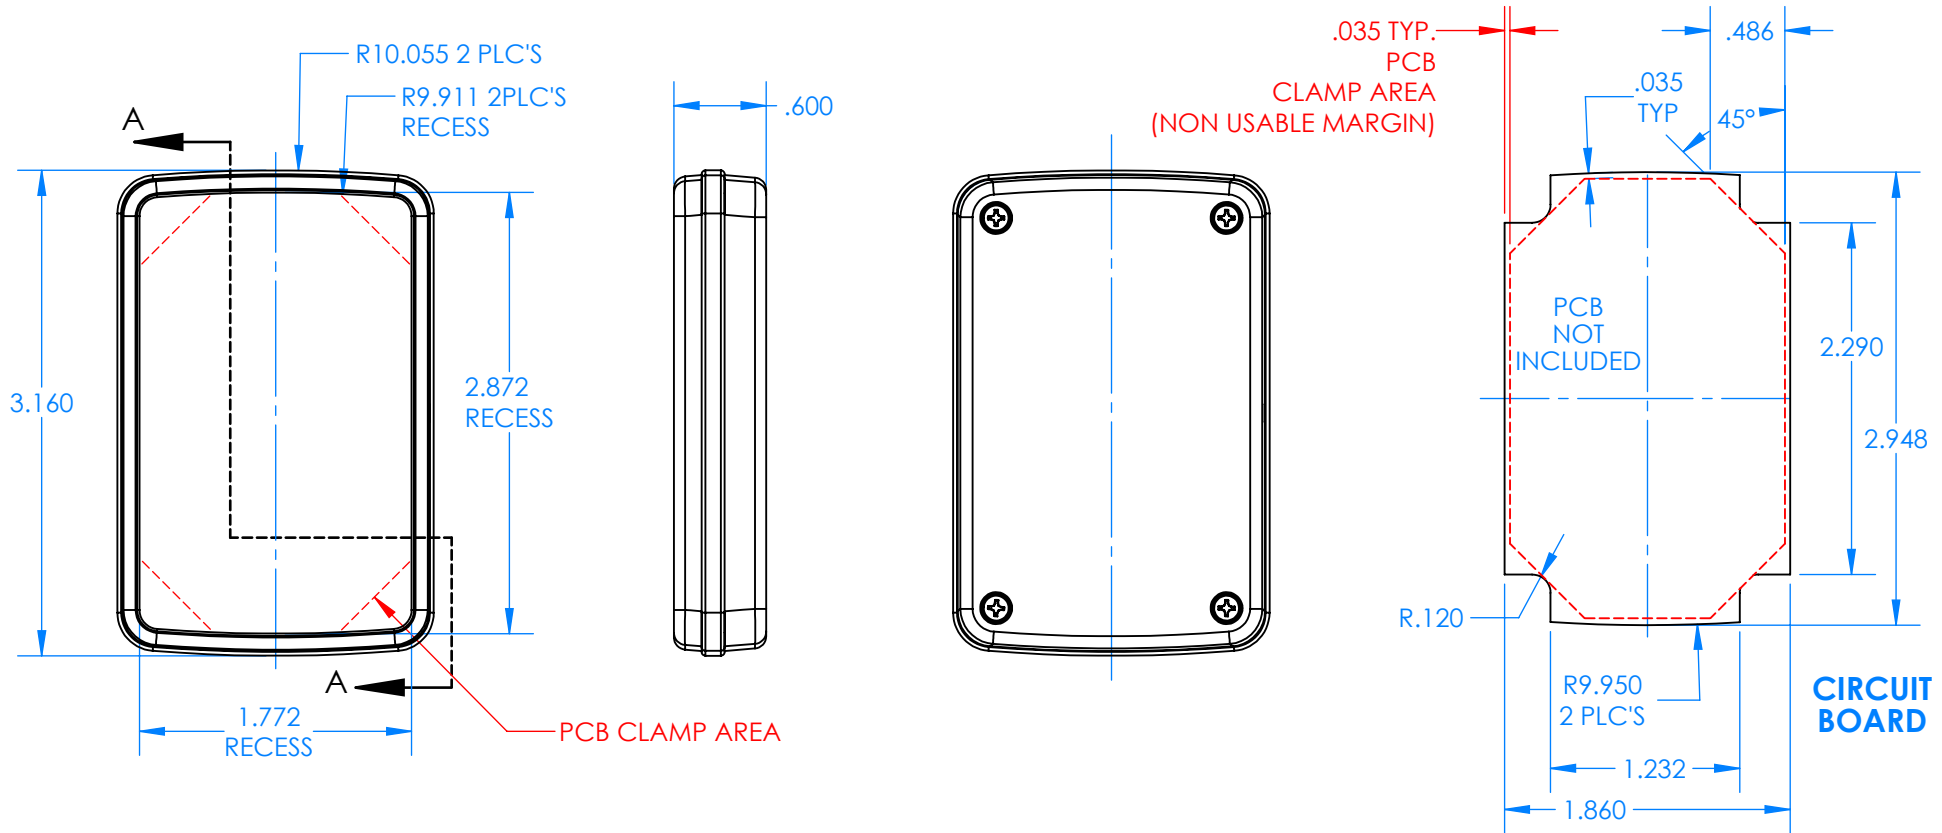

# SERPAC CX63D-YY-A-ZZ

Electronic Enclosures

- Enclosure color (YY)**  
**Top-Bottom combinations available**  
 BK=black  
 CL=clear  
 TRGY=translucent gray  
 TRRD=translucent red
- Seal color (ZZ)**  
 BK=black  
 BL=blue  
 GM=gunmetal  
 NG=neon green  
 NO=neon orange  
 OR=orange  
 YL=yellow  
 WH=white

PN	Description
5531D	(1) BW 6A Top style D
5534D	(1) BW 6B Bottom style D
5540A	(1) CX6A Series perimeter seal style A
6002	(4) #2 X 3/8" PH HD screw TORQUE 35-60 in-oz.

**Wateright enclosure meets or exceeds:**  
**IP67**  
**NEMA 4X, 12, 13**