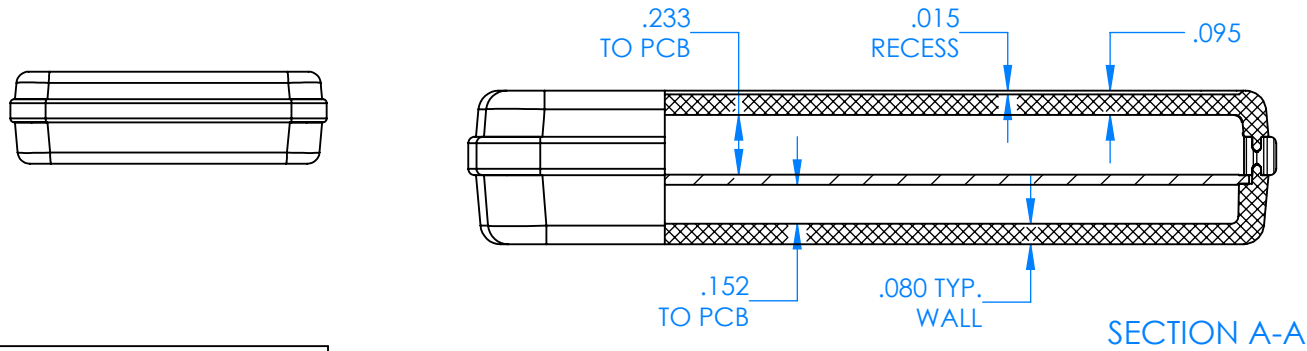

# SERPAC CX63D-YY-A-ZZ

Electronic Enclosures

**Enclosure color (YY)**  
**Top-Bottom combinations available**  
 BK=black  
 CL=clear  
 TRGY=translucent gray  
 TRRD=translucent red

**Seal color (ZZ)**  
 BK=black  
 BL=blue  
 GM=gunmetal  
 NG=neon green  
 NO=neon orange  
 OR=orange  
 YL=yellow  
 WH=white

9/4/2020  
 2009 Wright Ave. La Verne, CA 91750  
 Ph. (626) 331-0517 Fx. (626) 331-8584 serpac.com

PN	Description
5531D	(1) BW 6A Top style D
5534D	(1) BW 6B Bottom style D
5540A	(1) CX6A Series perimeter seal style A
6002	(4) #2 X 3/8" PH HD screw TORQUE 35-60 in-oz.