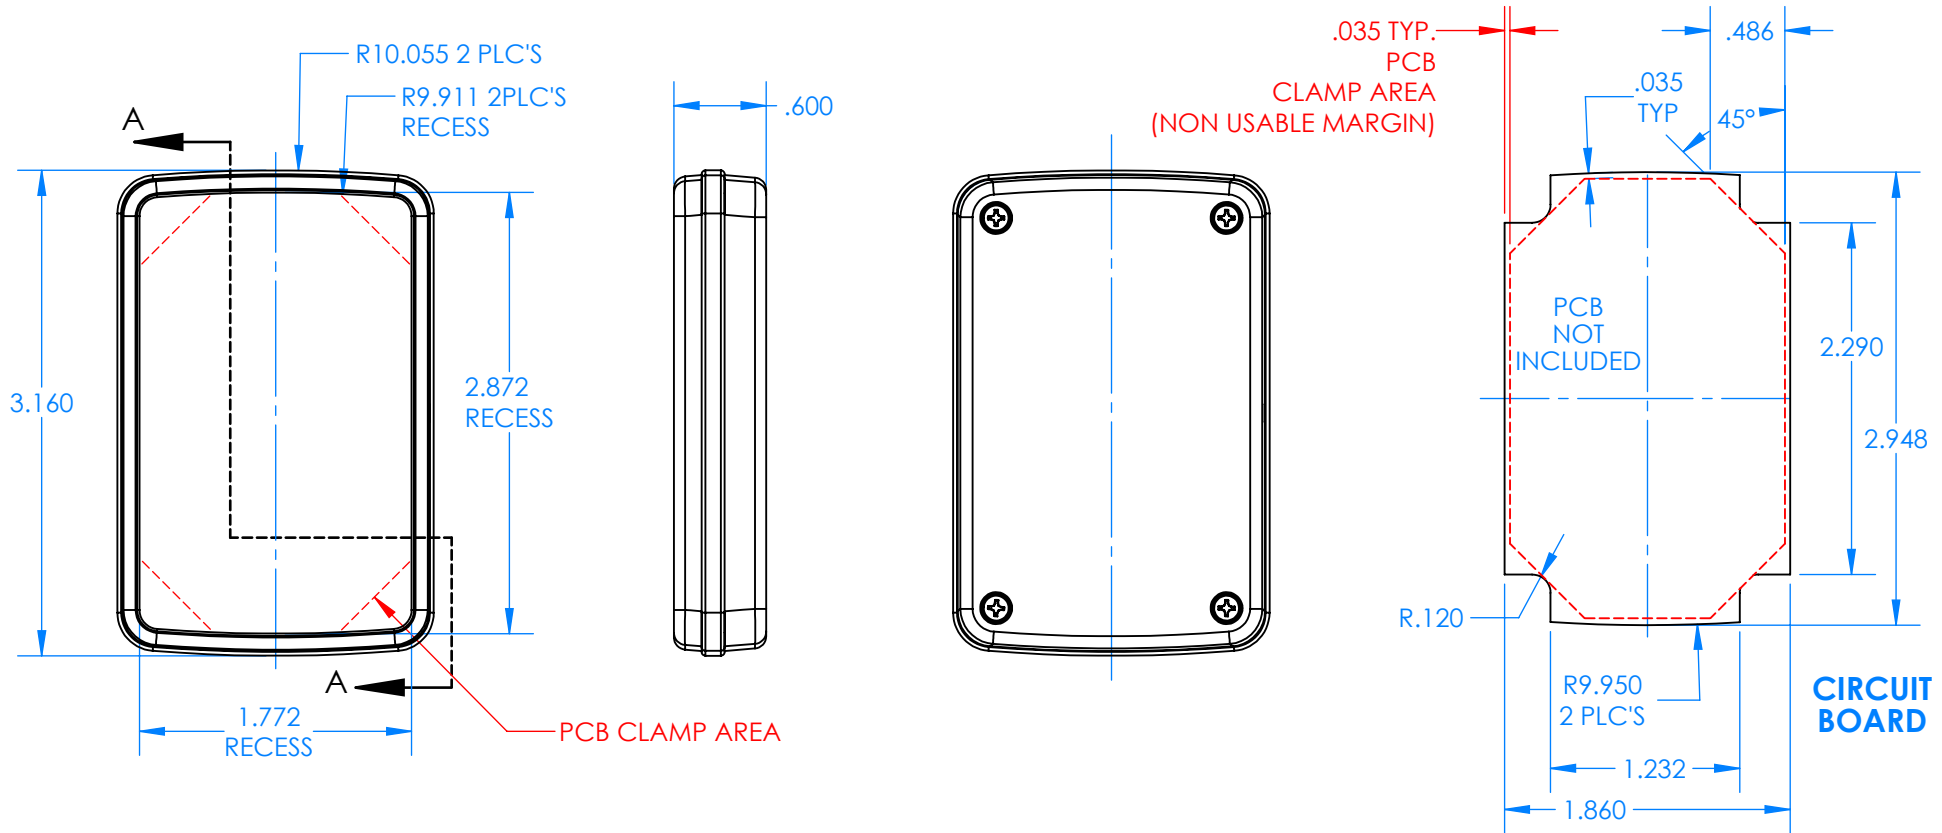

# SERPAC CX63D-YY-A-ZZ

Electronic Enclosures

**Enclosure color (YY)**  
**Top-Bottom combinations available**  
 BK=black  
 CL=clear  
 TRGY=translucent gray  
 TRRD=translucent red

**Seal color (ZZ)**  
 BK=black  
 BL=blue  
 GM=gunmetal  
 NG=neon green  
 NO=neon orange  
 OR=orange  
 YL=yellow  
 WH=white

9/4/2020  
 2009 Wright Ave. La Verne, CA 91750  
 Ph. (626) 331-0517 Fx. (626) 331-8584 serpac.com

PN	Description
5531D	(1) BW 6A Top style D
5534D	(1) BW 6B Bottom style D
5540A	(1) CX6A Series perimeter seal style A
6002	(4) #2 X 3/8" PH HD screw TORQUE 35-60 in-oz.

**Wateright enclosure meets or exceeds:**  
**IP67**  
**NEMA 4X, 12, 13**