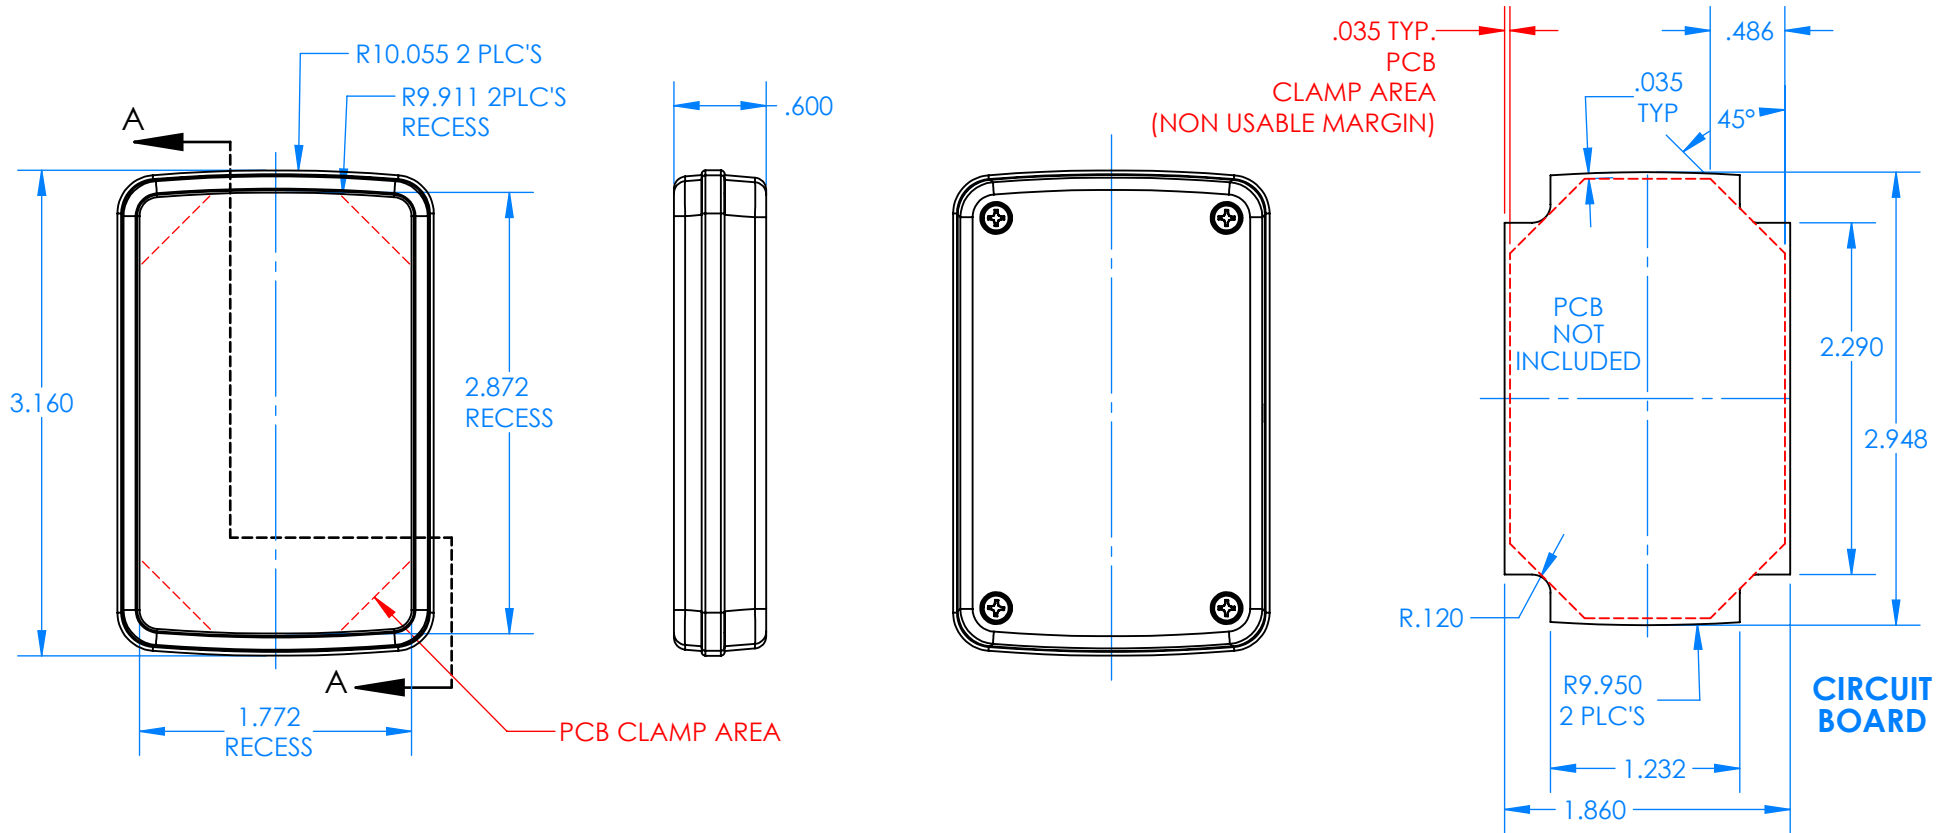

SERPAC CX63D-YY-A-ZZ

Electronic Enclosures

Enclosure color (YY)
Top-Bottom combinations available
 BK=black
 CL=clear
 TRGY=translucent gray
 TRRD=translucent red

Seal color (ZZ)
 BK=black
 BL=blue
 GM=gunmetal
 NG=neon green
 NO=neon orange
 OR=orange
 YL=yellow
 WH=white

9/4/2020
 2009 Wright Ave. La Verne, CA 91750
 Ph. (626) 331-0517 Fx. (626) 331-8584 serpac.com

PN	Description
5531D	(1) BW 6A Top style D
5534D	(1) BW 6B Bottom style D
5540A	(1) CX6A Series perimeter seal style A
6002	(4) #2 X 3/8" PH HD screw TORQUE 35-60 in-oz.

Wateright enclosure mees or exceeds:
IP67
NEMA 4X, 12, 13