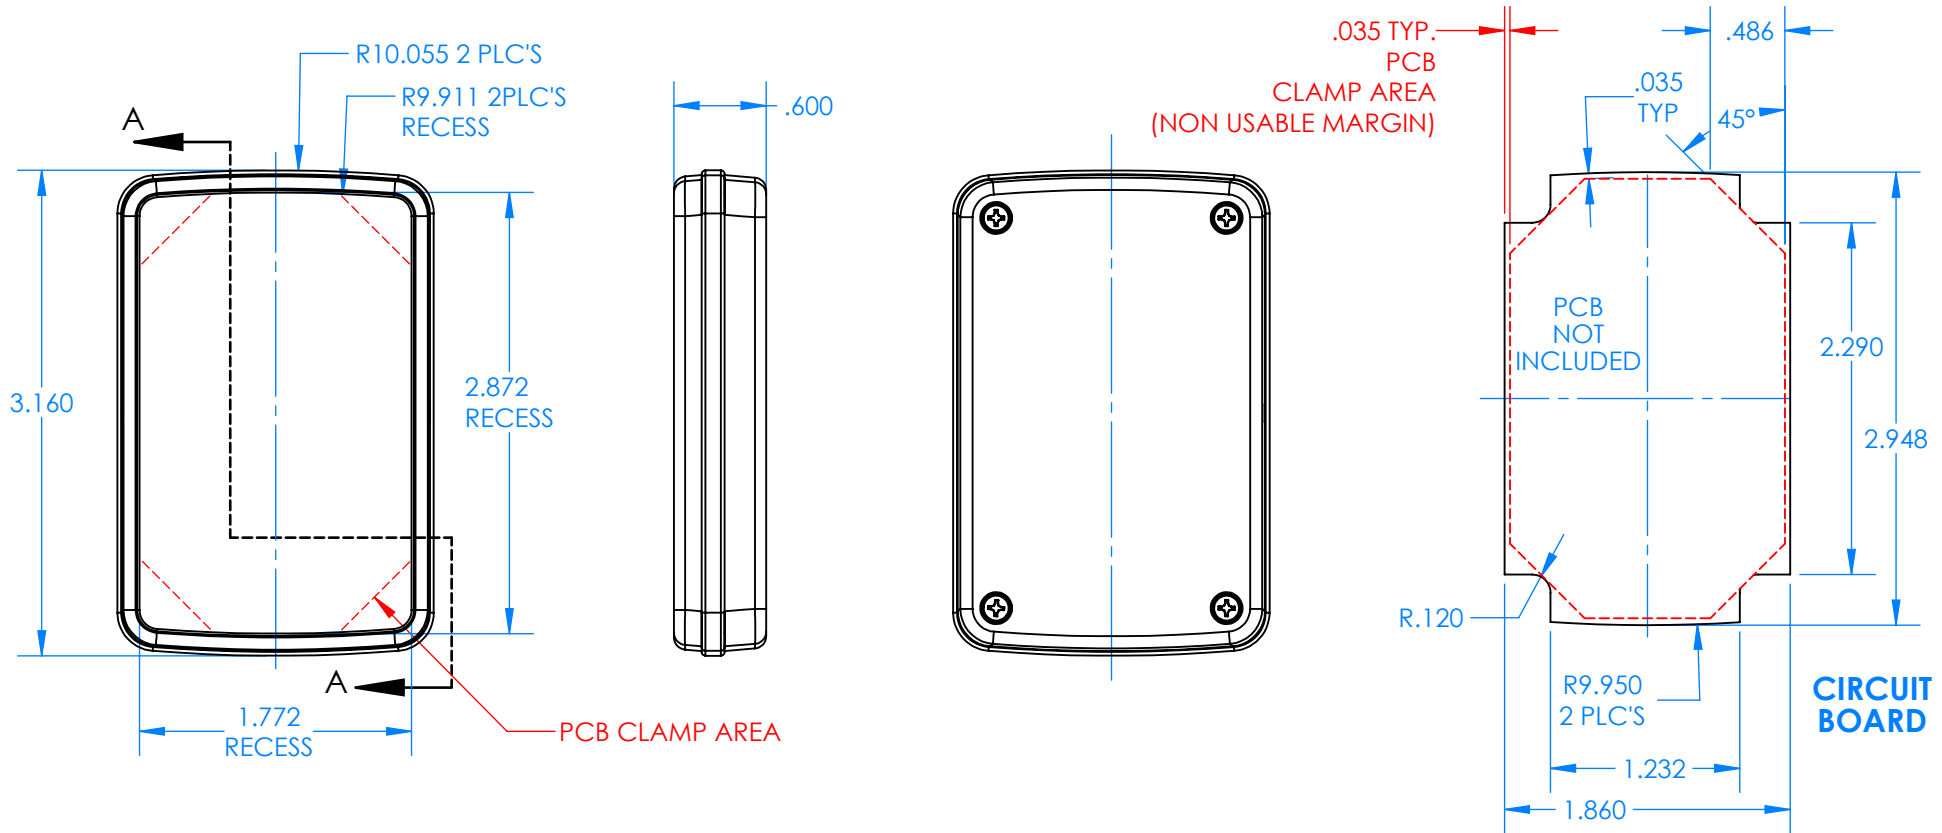

SERPAC CX63D-YY-A-ZZ

Electronic Enclosures

- Enclosure color (YY)**
Top-Bottom combinations available
 BK=black
 CL=clear
 TRGY=translucent gray
 TRRD=translucent red
- Seal color (ZZ)**
 BK=black
 BL=blue
 GM=gunmetal
 NG=neon green
 NO=neon orange
 OR=orange
 YL=yellow
 WH=white

PN	Description
5531D	(1) BW 6A Top style D
5534D	(1) BW 6B Bottom style D
5540A	(1) CX6A Series perimeter seal style A
6002	(4) #2 X 3/8" PH HD screw TORQUE 35-60 in-oz.

Wateright enclosure meets or exceeds:
IP67
NEMA 4X, 12, 13