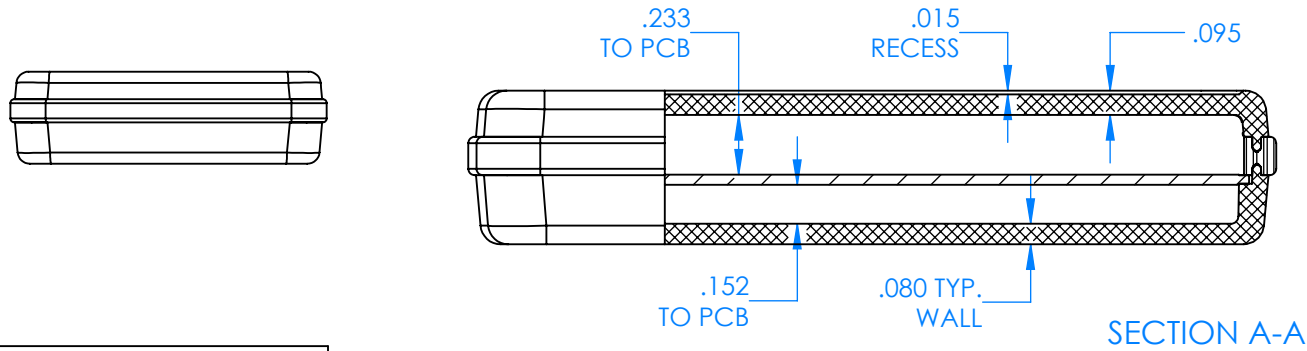

SERPAC CX63D-YY-A-ZZ

Electronic Enclosures

- Enclosure color (YY)**
Top-Bottom combinations available
 BK=black
 CL=clear
 TRGY=translucent gray
 TRRD=translucent red
- Seal color (ZZ)**
 BK=black
 BL=blue
 GM=gunmetal
 NG=neon green
 NO=neon orange
 OR=orange
 YL=yellow
 WH=white

PN	Description
5531D	(1) BW 6A Top style D
5534D	(1) BW 6B Bottom style D
5540A	(1) CX6A Series perimeter seal style A
6002	(4) #2 X 3/8" PH HD screw TORQUE 35-60 in-oz.

Wateright enclosure meets or exceeds:
IP67
NEMA 4X, 12, 13