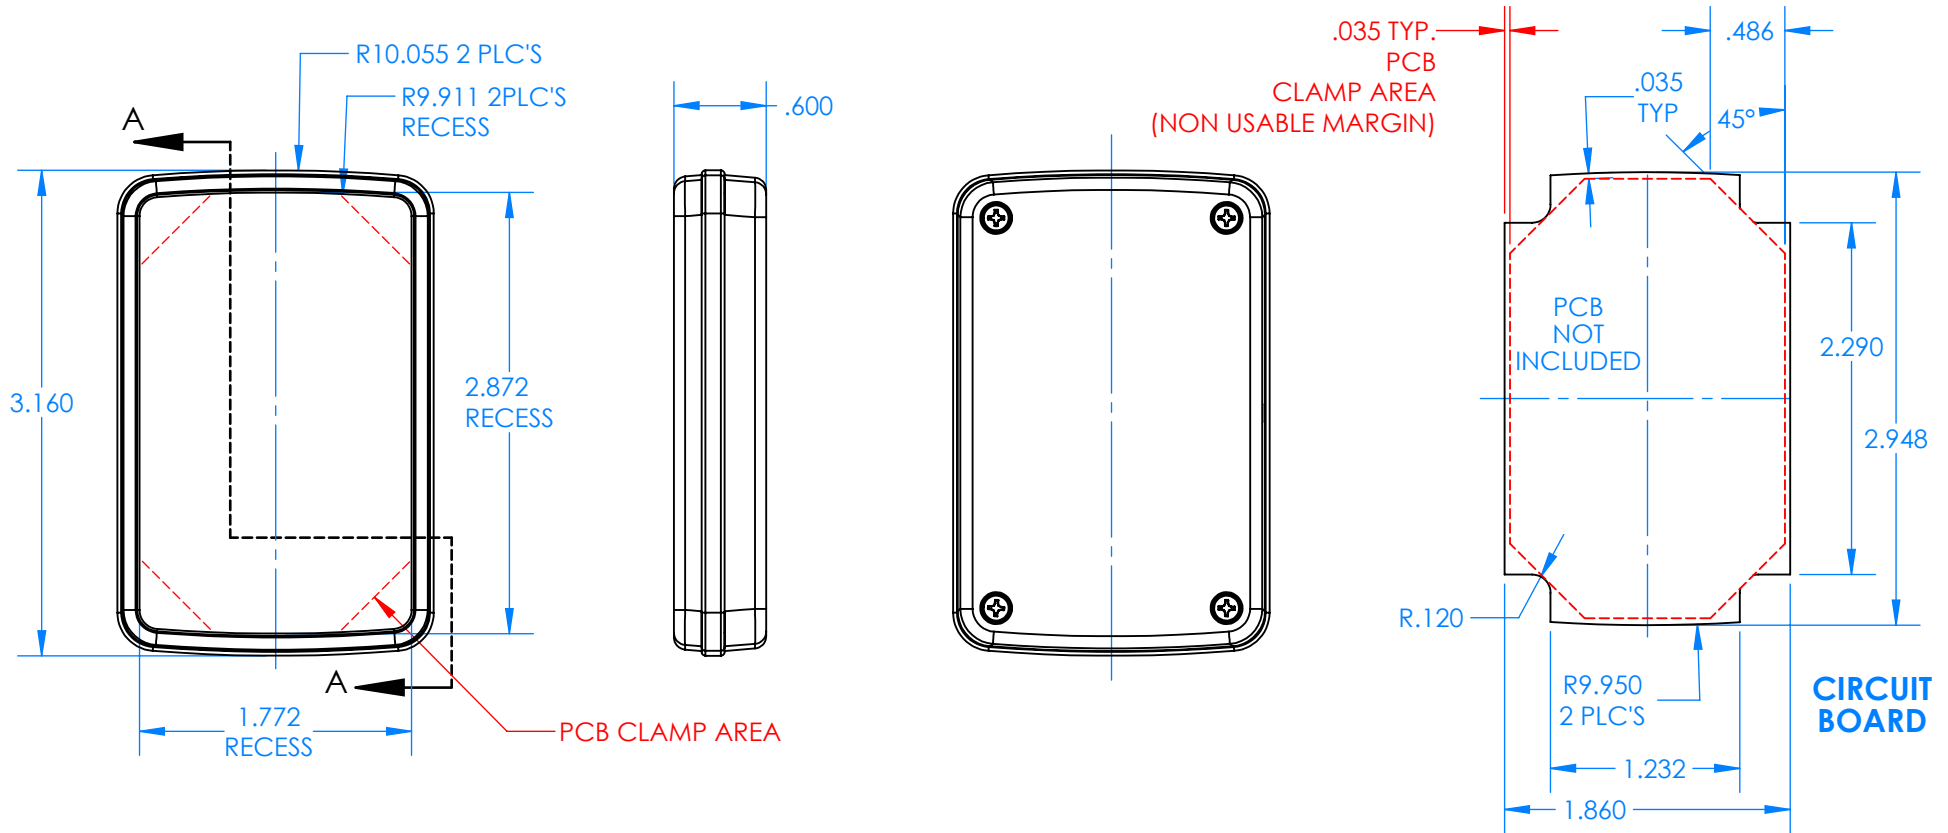

SERPAC CX63D-YY-A-ZZ

Electronic Enclosures

Enclosure color (YY)
Top-Bottom combinations available
 BK=black
 CL=clear
 TRGY=translucent gray
 TRRD=translucent red

Seal color (ZZ)
 BK=black
 BL=blue
 GM=gunmetal
 NG=neon green
 NO=neon orange
 OR=orange
 YL=yellow
 WH=white

PN	Description
5531D	(1) BW 6A Top style D
5534D	(1) BW 6B Bottom style D
5540A	(1) CX6A Series perimeter seal style A
6002	(4) #2 X 3/8" PH HD screw TORQUE 35-60 in-oz.

Wateright enclosure meets or exceeds:
IP67
NEMA 4X, 12, 13