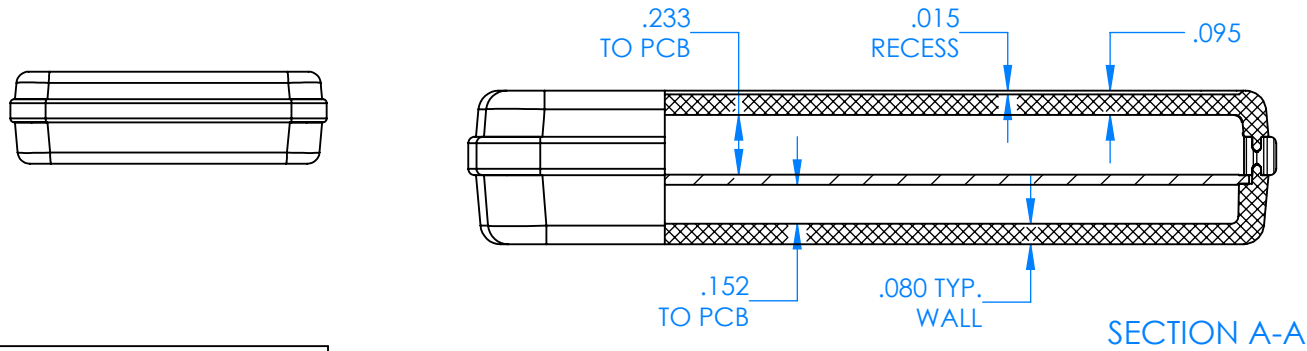

SERPAC CX63D-YY-A-ZZ

Electronic Enclosures

Enclosure color (YY)
Top-Bottom combinations available
 BK=black
 CL=clear
 TRGY=translucent gray
 TRRD=translucent red

Seal color (ZZ)
 BK=black
 BL=blue
 GM=gunmetal
 NG=neon green
 NO=neon orange
 OR=orange
 YL=yellow
 WH=white

PN	Description
5531D	(1) BW 6A Top style D
5534D	(1) BW 6B Bottom style D
5540A	(1) CX6A Series perimeter seal style A
6002	(4) #2 X 3/8" PH HD screw TORQUE 35-60 in-oz.

Wateright enclosure meets or exceeds:
IP67
NEMA 4X, 12, 13