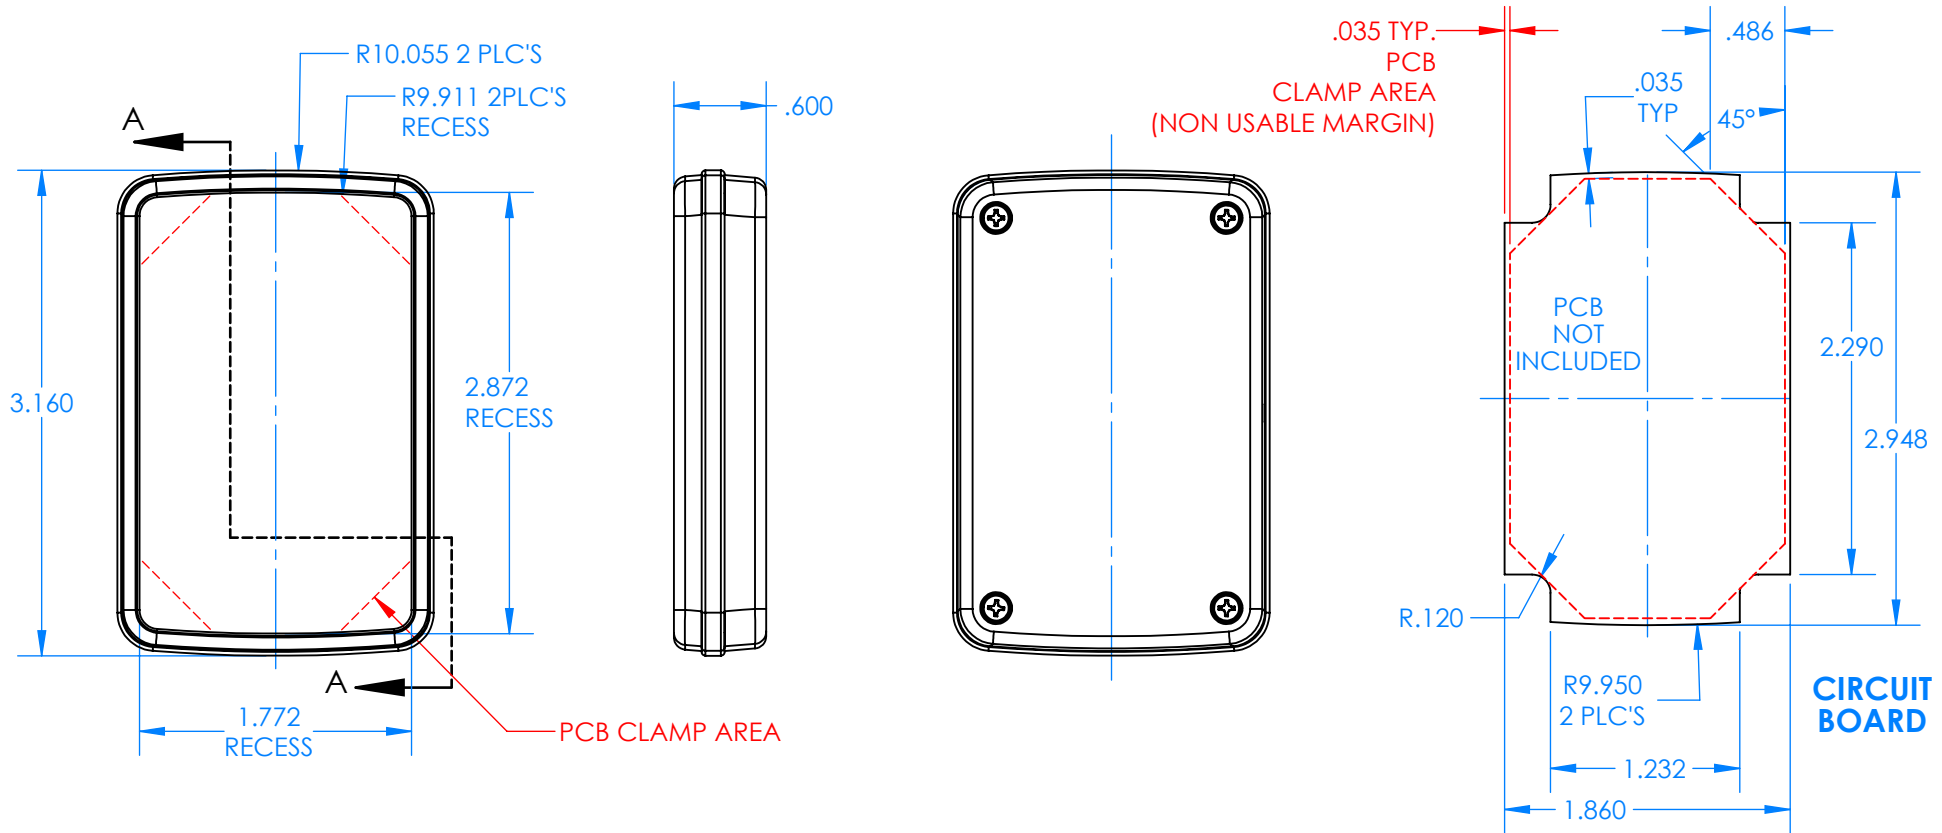

SERPAC CX63D-YY-A-ZZ

Electronic Enclosures

Enclosure color (YY)
Top-Bottom combinations available
 BK=black
 CL=clear
 TRGY=translucent gray
 TRRD=translucent red

Seal color (ZZ)
 BK=black
 BL=blue
 GM=gunmetal
 NG=neon green
 NO=neon orange
 OR=orange
 YL=yellow
 WH=white

PN	Description
5531D	(1) BW 6A Top style D
5534D	(1) BW 6B Bottom style D
5540A	(1) CX6A Series perimeter seal style A
6002	(4) #2 X 3/8" PH HD screw TORQUE 35-60 in-oz.

Wateright enclosure meets or exceeds:
IP67
NEMA 4X, 12, 13