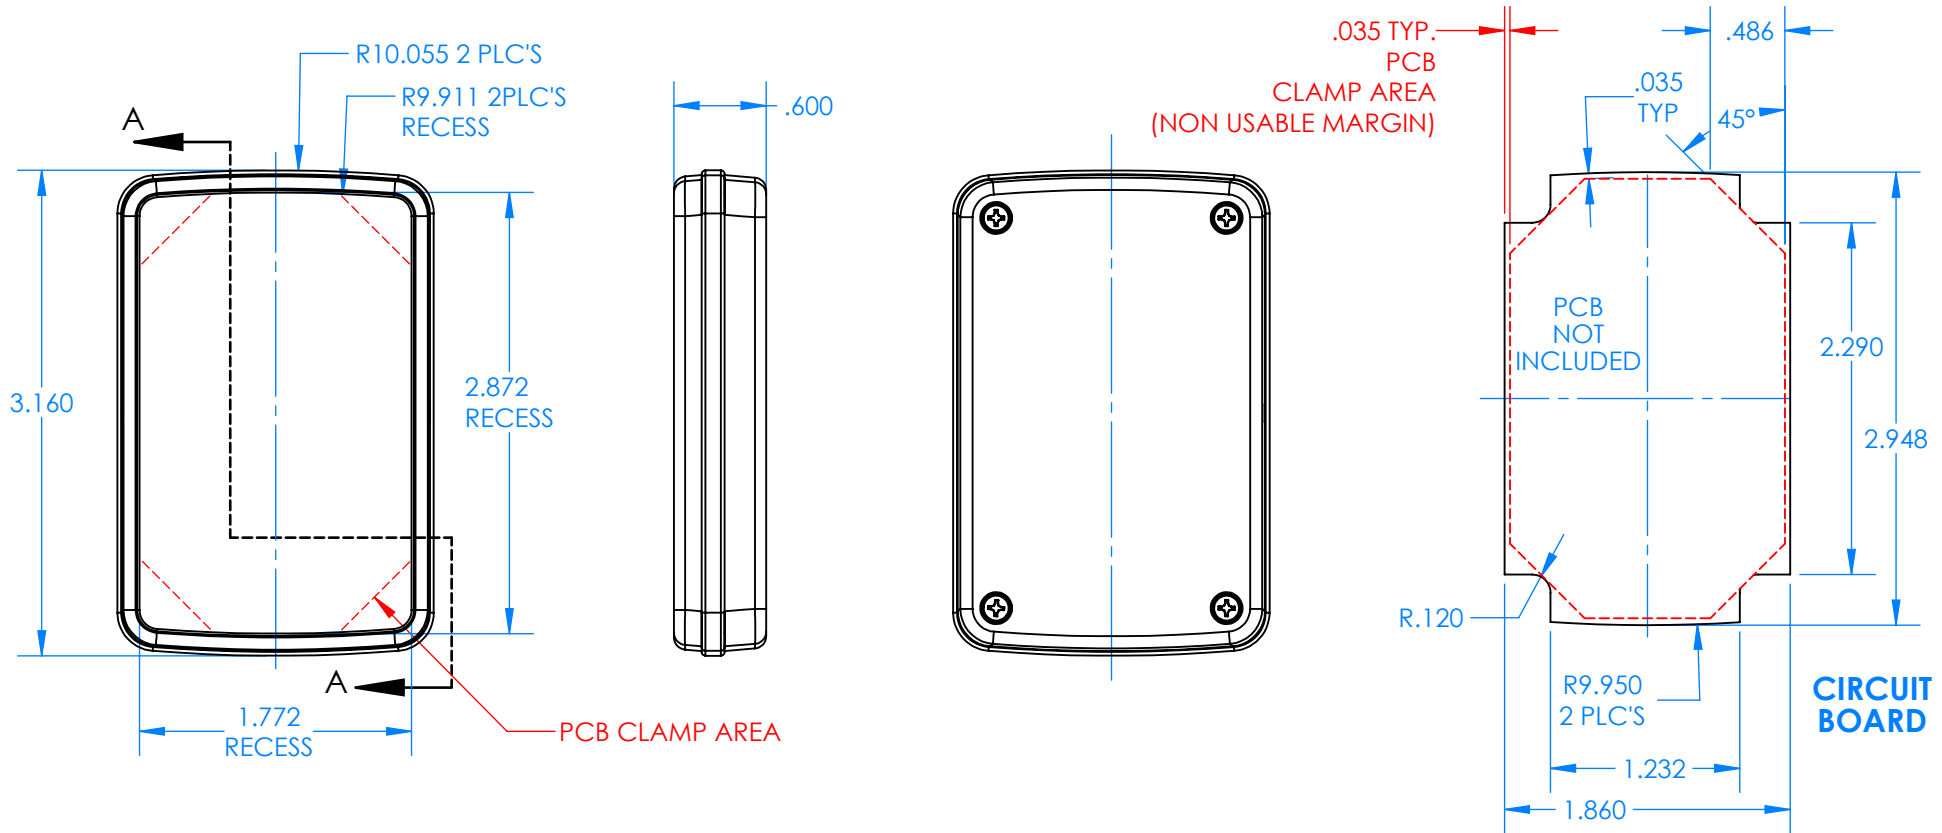

SERPAC CX63D-YY-A-ZZ

Electronic Enclosures

Enclosure color (YY)
Top-Bottom combinations available
 BK=black
 CL=clear
 TRGY=translucent gray
 TRRD=translucent red

Seal color (ZZ)
 BK=black
 BL=blue
 GM=gunmetal
 NG=neon green
 NO=neon orange
 OR=orange
 YL=yellow
 WH=white

PN	Description
5531D	(1) BW 6A Top style D
5534D	(1) BW 6B Bottom style D
5540A	(1) CX6A Series perimeter seal style A
6002	(4) #2 X 3/8" PH HD screw TORQUE 35-60 in-oz.

Watertight enclosure meets or exceeds:
IP67
NEMA 4X, 12, 13