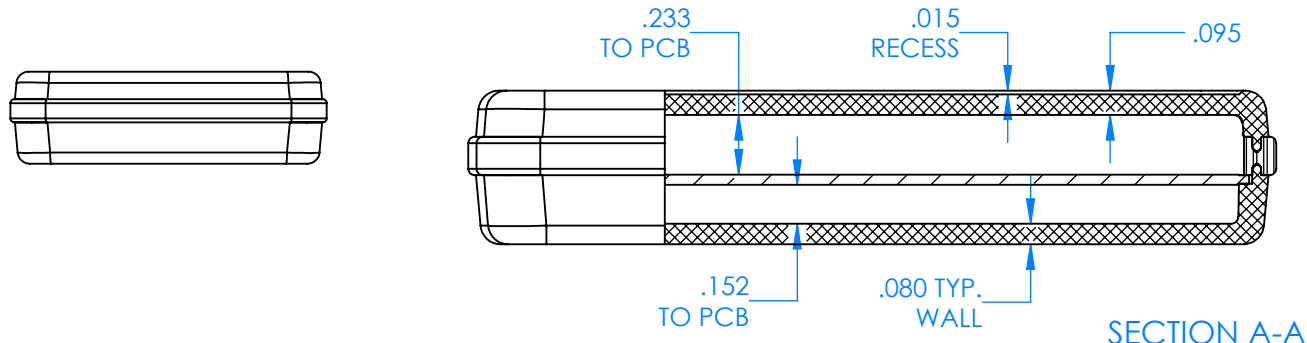

SERPAC CX63D-YY-A-ZZ

Electronic Enclosures

Enclosure color (YY)
Top-Bottom combinations available
 BK=black
 CL=clear
 TRGY=translucent gray
 TRRD=translucent red

Seal color (ZZ)
 BK=black
 BL=blue
 GM=gunmetal
 NG=neon green
 NO=neon orange
 OR=orange
 YL=yellow
 WH=white

PN	Description
5531D	(1) BW 6A Top style D
5534D	(1) BW 6B Bottom style D
5540A	(1) CX6A Series perimeter seal style A
6002	(4) #2 X 3/8" PH HD screw TORQUE 35-60 in-oz.

Watertight enclosure meets or exceeds:
IP67
NEMA 4X, 12, 13