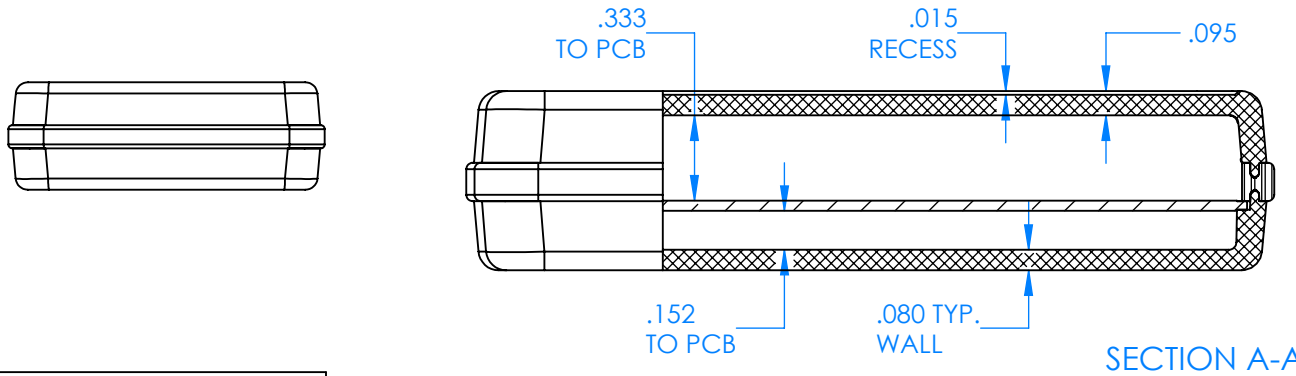

SERPAC CX64D-YY-A-ZZ

Electronic Enclosures

- Enclosure color (YY)**
- Top-Bottom combinations available
- BK=black
 - CL=clear
 - TRGY=translucent gray
 - TRRD=translucent red

- Seal color (ZZ)**
- BK=black
 - BL=blue
 - GM=gunmetal
 - NG=neon green
 - NO=neon orange
 - OR=orange
 - YL=yellow
 - WH=white

PN	Description
5533D	(1) BW 6B Top style D
5534D	(1) BW 6B Bottom style D
5540A	(1) CX6A Series perimeter seal style A
6002	(4) #2 X 3/8" PH HD screw TORQUE 35-60 in-oz.

Wateright enclosure mees or exceeds:
IP67
NEMA 4X, 12, 13