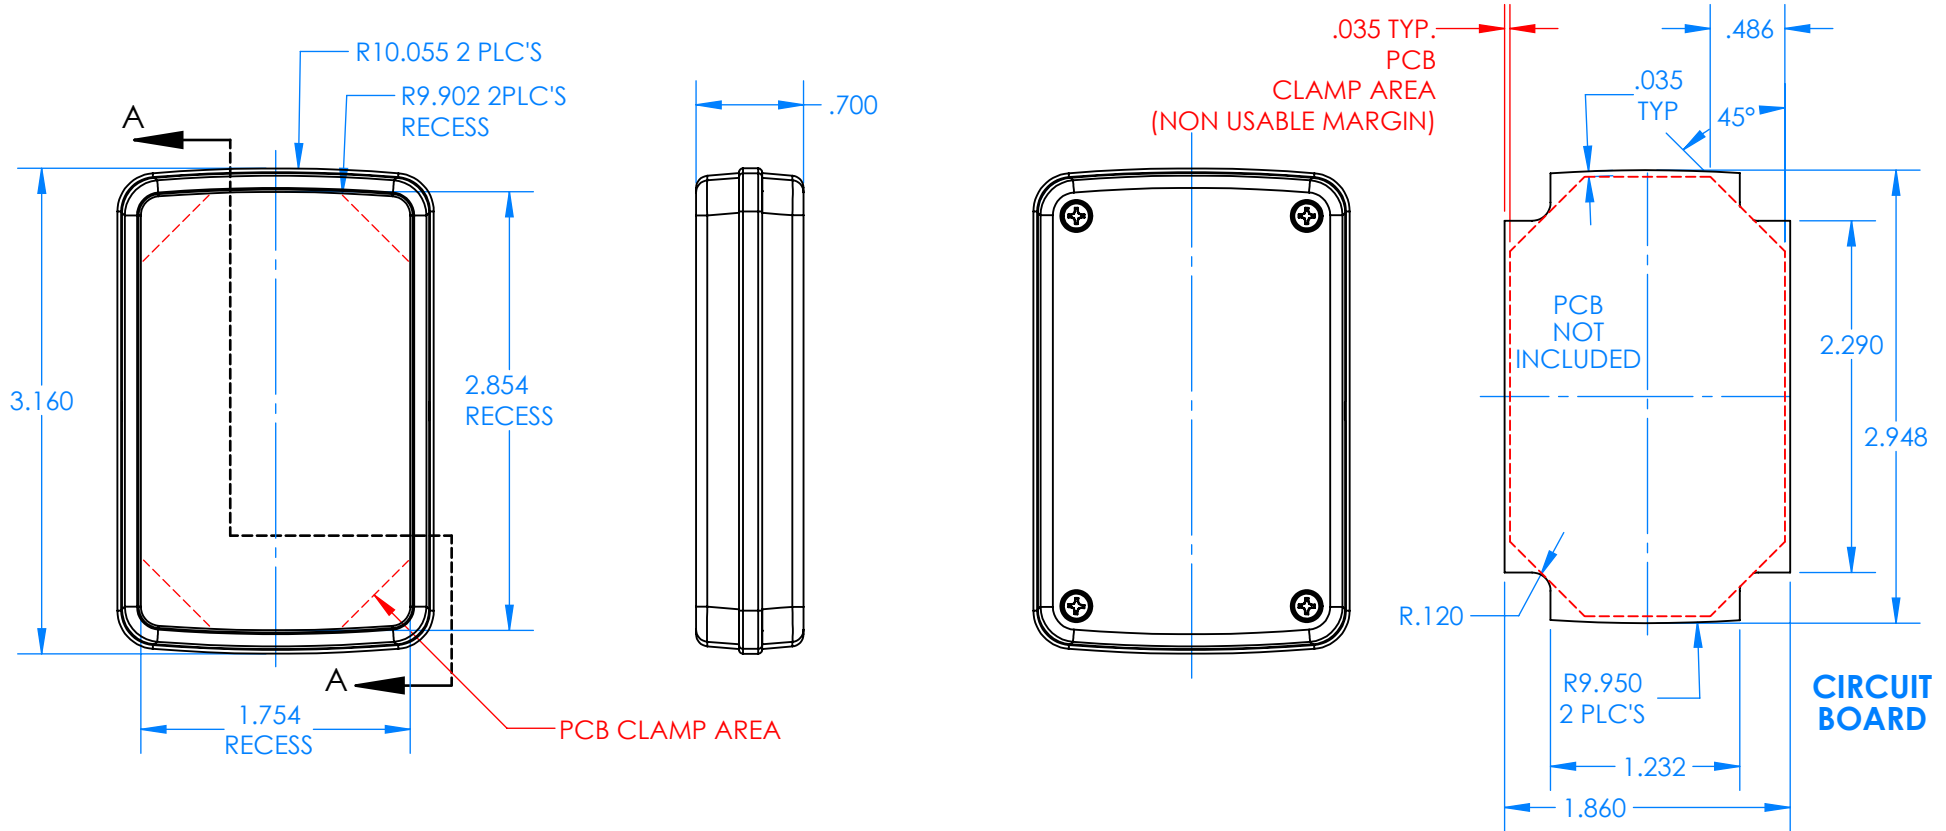

SERPAC CX64D-YY-A-ZZ

Electronic Enclosures

- Enclosure color (YY)**
- Top-Bottom combinations available
- BK=black
 - CL=clear
 - TRGY=translucent gray
 - TRRD=translucent red

- Seal color (ZZ)**
- BK=black
 - BL=blue
 - GM=gunmetal
 - NG=neon green
 - NO=neon orange
 - OR=orange
 - YL=yellow
 - WH=white

PN	Description
5533D	(1) BW 6B Top style D
5534D	(1) BW 6B Bottom style D
5540A	(1) CX6A Series perimeter seal style A
6002	(4) #2 X 3/8" PH HD screw TORQUE 35-60 in-oz.

Wateright enclosure mees or exceeds:
IP67
NEMA 4X, 12, 13