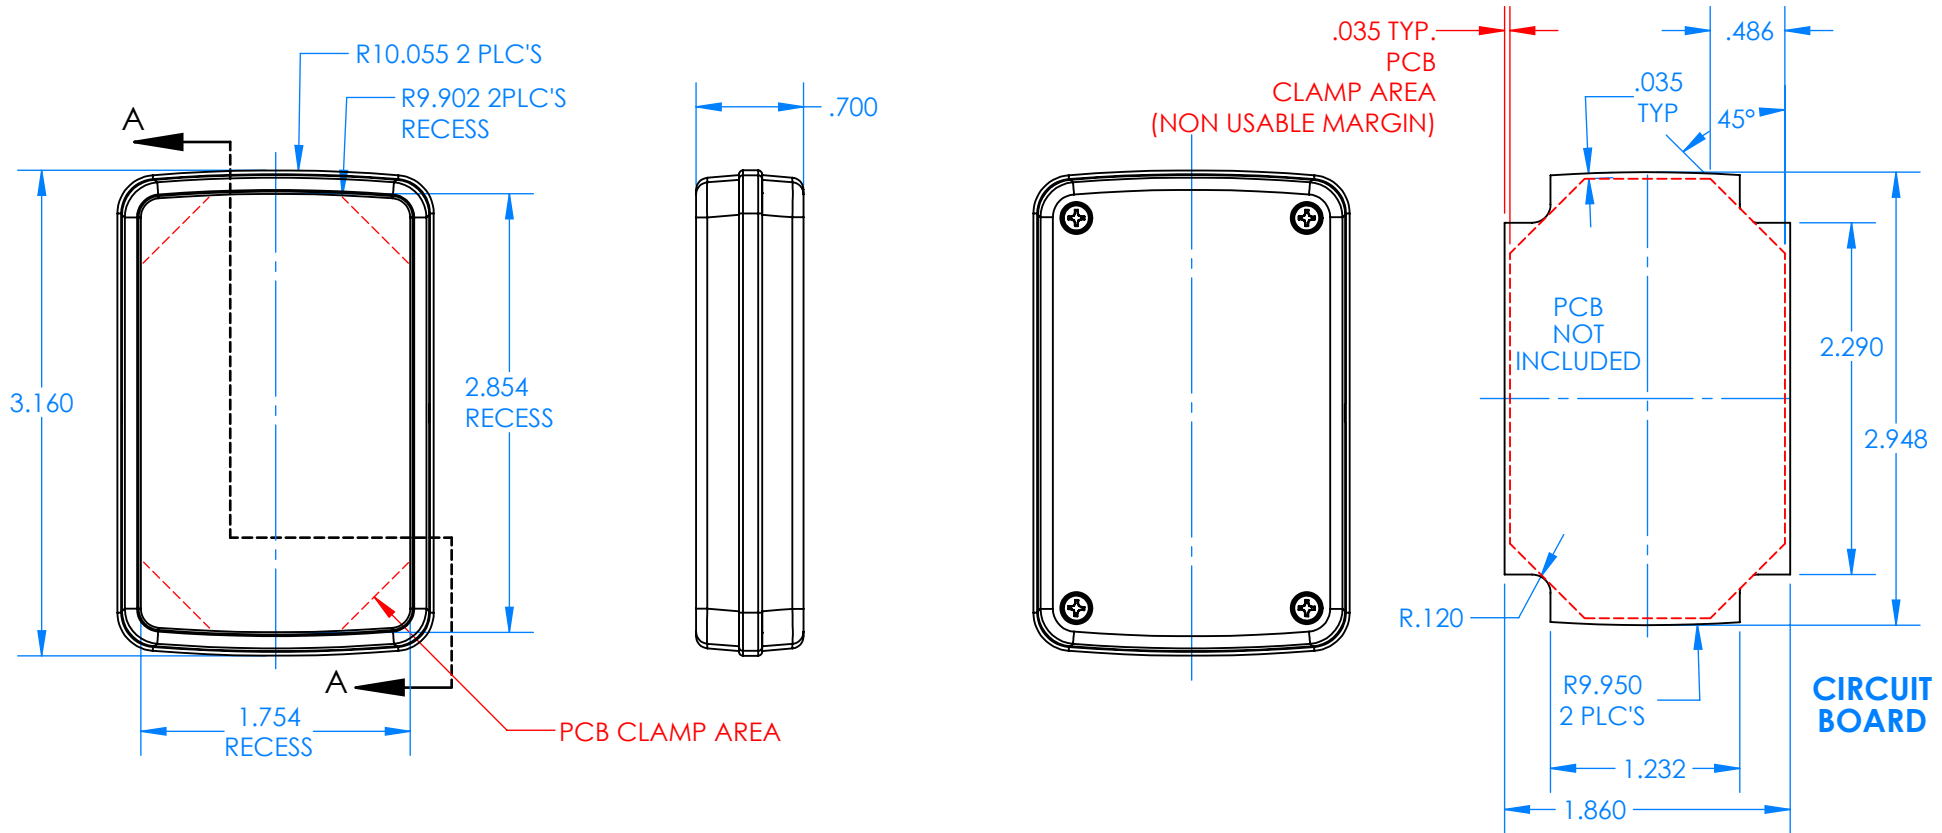

# SERPAC CX64D-YY-A-ZZ

Electronic Enclosures

- Enclosure color (YY)**
- Top-Bottom combinations available**
- BK=black
  - CL=clear
  - TRGY=translucent gray
  - TRRD=translucent red
- Seal color (ZZ)**
- BK=black
  - BL=blue
  - GM=gunmetal
  - NG=neon green
  - NO=neon orange
  - OR=orange
  - YL=yellow
  - WH=white

PN	Description
5533D	(1) BW 6B Top style D
5534D	(1) BW 6B Bottom style D
5540A	(1) CX6A Series perimeter seal style A
6002	(4) #2 X 3/8" PH HD screw TORQUE 35-60 in-oz.

**Watertight enclosure meets or exceeds:**  
**IP67**  
**NEMA 4X, 12, 13**