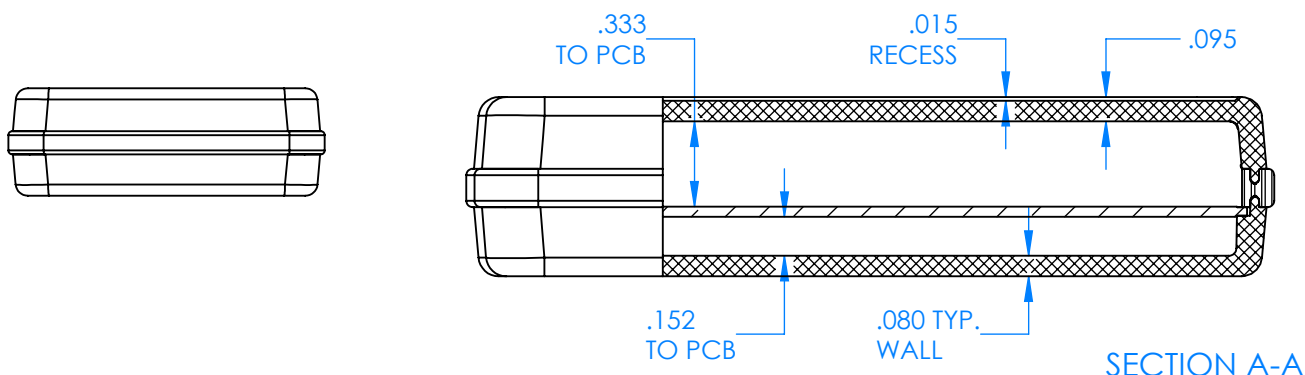

# SERPAC CX64D-YY-A-ZZ

Electronic Enclosures

- Enclosure color (YY)**
- Top-Bottom combinations available**
- BK=black
  - CL=clear
  - TRGY=translucent gray
  - TRRD=translucent red
- Seal color (ZZ)**
- BK=black
  - BL=blue
  - GM=gunmetal
  - NG=neon green
  - NO=neon orange
  - OR=orange
  - YL=yellow
  - WH=white

PN	Description
5533D	(1) BW 6B Top style D
5534D	(1) BW 6B Bottom style D
5540A	(1) CX6A Series perimeter seal style A
6002	(4) #2 X 3/8" PH HD screw TORQUE 35-60 in-oz.

**Watertight enclosure meets or exceeds:**  
**IP67**  
**NEMA 4X, 12, 13**