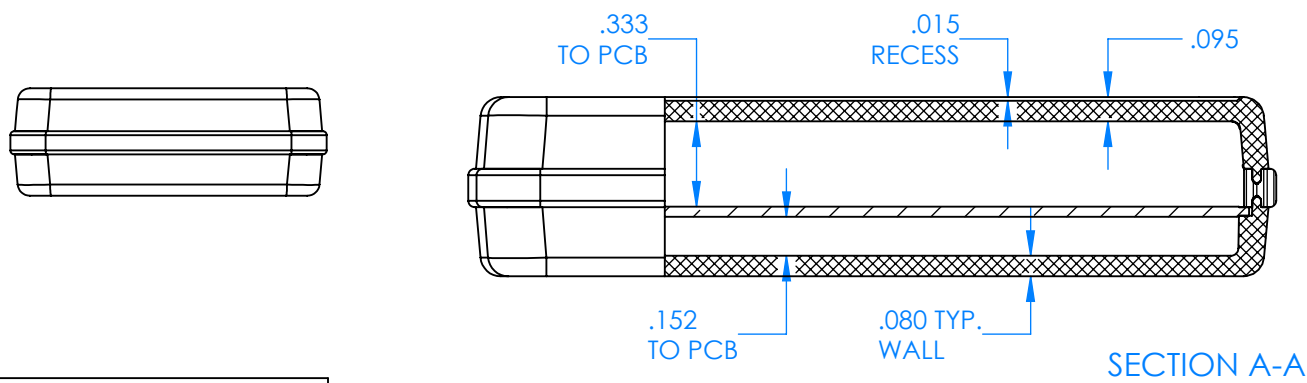

SERPAC CX64D-YY-A-ZZ

Electronic Enclosures

- Enclosure color (YY)**
Top-Bottom combinations available
 BK=black
 CL=clear
 TRGY=translucent gray
 TRRD=translucent red
- Seal color (ZZ)**
 BK=black
 BL=blue
 GM=gunmetal
 NG=neon green
 NO=neon orange
 OR=orange
 YL=yellow
 WH=white

PN	Description
5533D	(1) BW 6B Top style D
5534D	(1) BW 6B Bottom style D
5540A	(1) CX6A Series perimeter seal style A
6002	(4) #2 X 3/8" PH HD screw TORQUE 35-60 in-oz.

Wateright enclosure mees or exceeds:
IP67
NEMA 4X, 12, 13