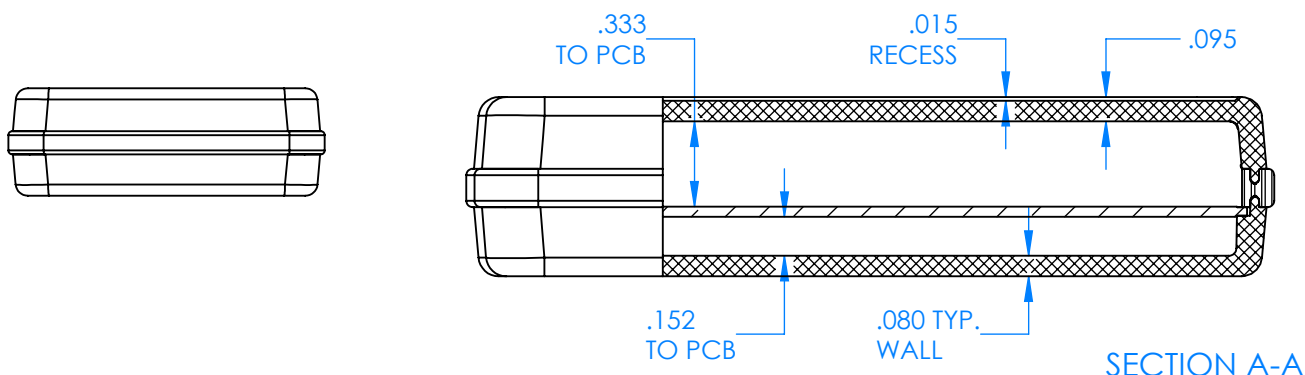

SERPAC CX64D-YY-A-ZZ

Electronic Enclosures

- Enclosure color (YY)**
- Top-Bottom combinations available**
- BK=black
 - CL=clear
 - TRGY=translucent gray
 - TRRD=translucent red
- 
- Seal color (ZZ)**
- BK=black
 - BL=blue
 - GM=gunmetal
 - NG=neon green
 - NO=neon orange
 - OR=orange
 - YL=yellow
 - WH=white
- 

PN	Description
5533D	(1) BW 6B Top style D
5534D	(1) BW 6B Bottom style D
5540A	(1) CX6A Series perimeter seal style A
6002	(4) #2 X 3/8" PH HD screw TORQUE 35-60 in-oz.

Watertight enclosure meets or exceeds:
IP67
NEMA 4X, 12, 13