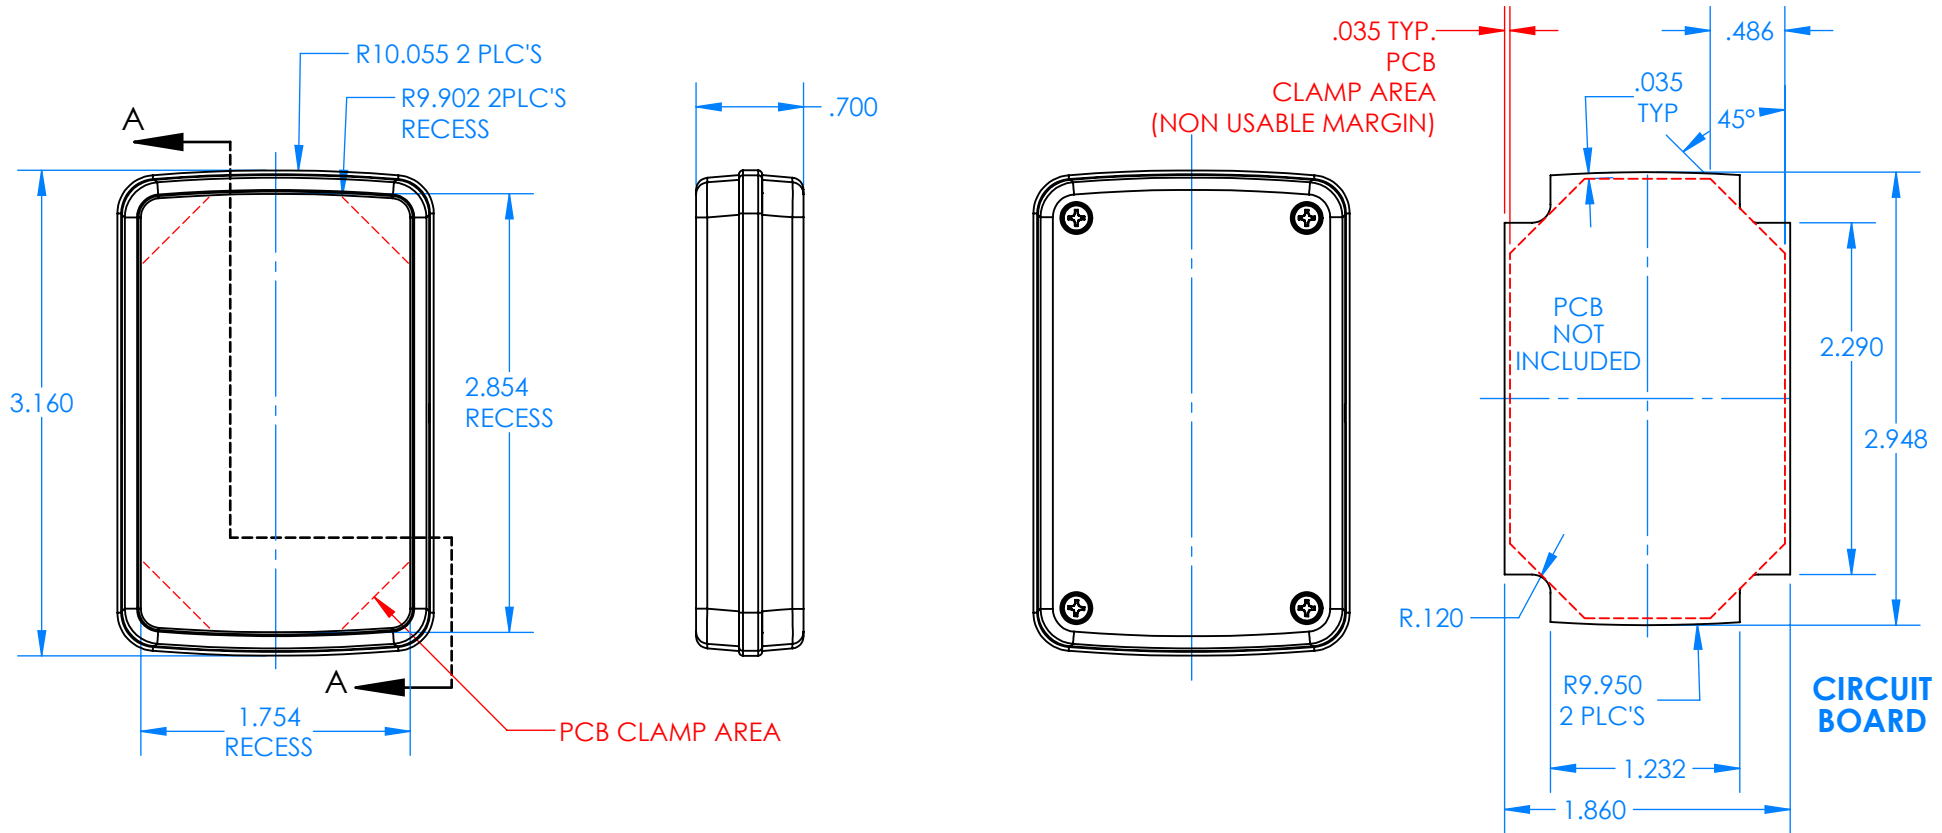

SERPAC CX64D-YY-A-ZZ

Electronic Enclosures

- Enclosure color (YY)**
- Top-Bottom combinations available**
- BK=black
 - CL=clear
 - TRGY=translucent gray
 - TRRD=translucent red
- 
- Seal color (ZZ)**
- BK=black
 - BL=blue
 - GM=gunmetal
 - NG=neon green
 - NO=neon orange
 - OR=orange
 - YL=yellow
 - WH=white
- 

PN	Description
5533D	(1) BW 6B Top style D
5534D	(1) BW 6B Bottom style D
5540A	(1) CX6A Series perimeter seal style A
6002	(4) #2 X 3/8" PH HD screw TORQUE 35-60 in-oz.

Watertight enclosure meets or exceeds:
IP67
NEMA 4X, 12, 13