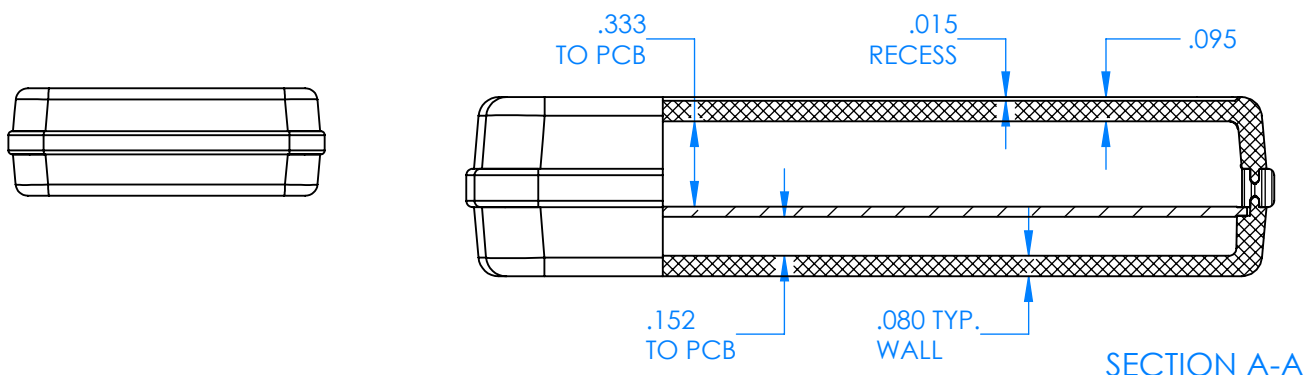

# SERPAC CX64D-YY-A-ZZ

Electronic Enclosures

- Enclosure color (YY)**  
**Top-Bottom combinations available**  
 BK=black  
 CL=clear  
 TRGY=translucent gray  
 TRRD=translucent red
- Seal color (ZZ)**  
 BK=black  
 BL=blue  
 GM=gunmetal  
 NG=neon green  
 NO=neon orange  
 OR=orange  
 YL=yellow  
 WH=white

PN	Description
5533D	(1) BW 6B Top style D
5534D	(1) BW 6B Bottom style D
5540A	(1) CX6A Series perimeter seal style A
6002	(4) #2 X 3/8" PH HD screw TORQUE 35-60 in-oz.

**Wateright enclosure mees or exceeds:**  
**IP67**  
**NEMA 4X, 12, 13**