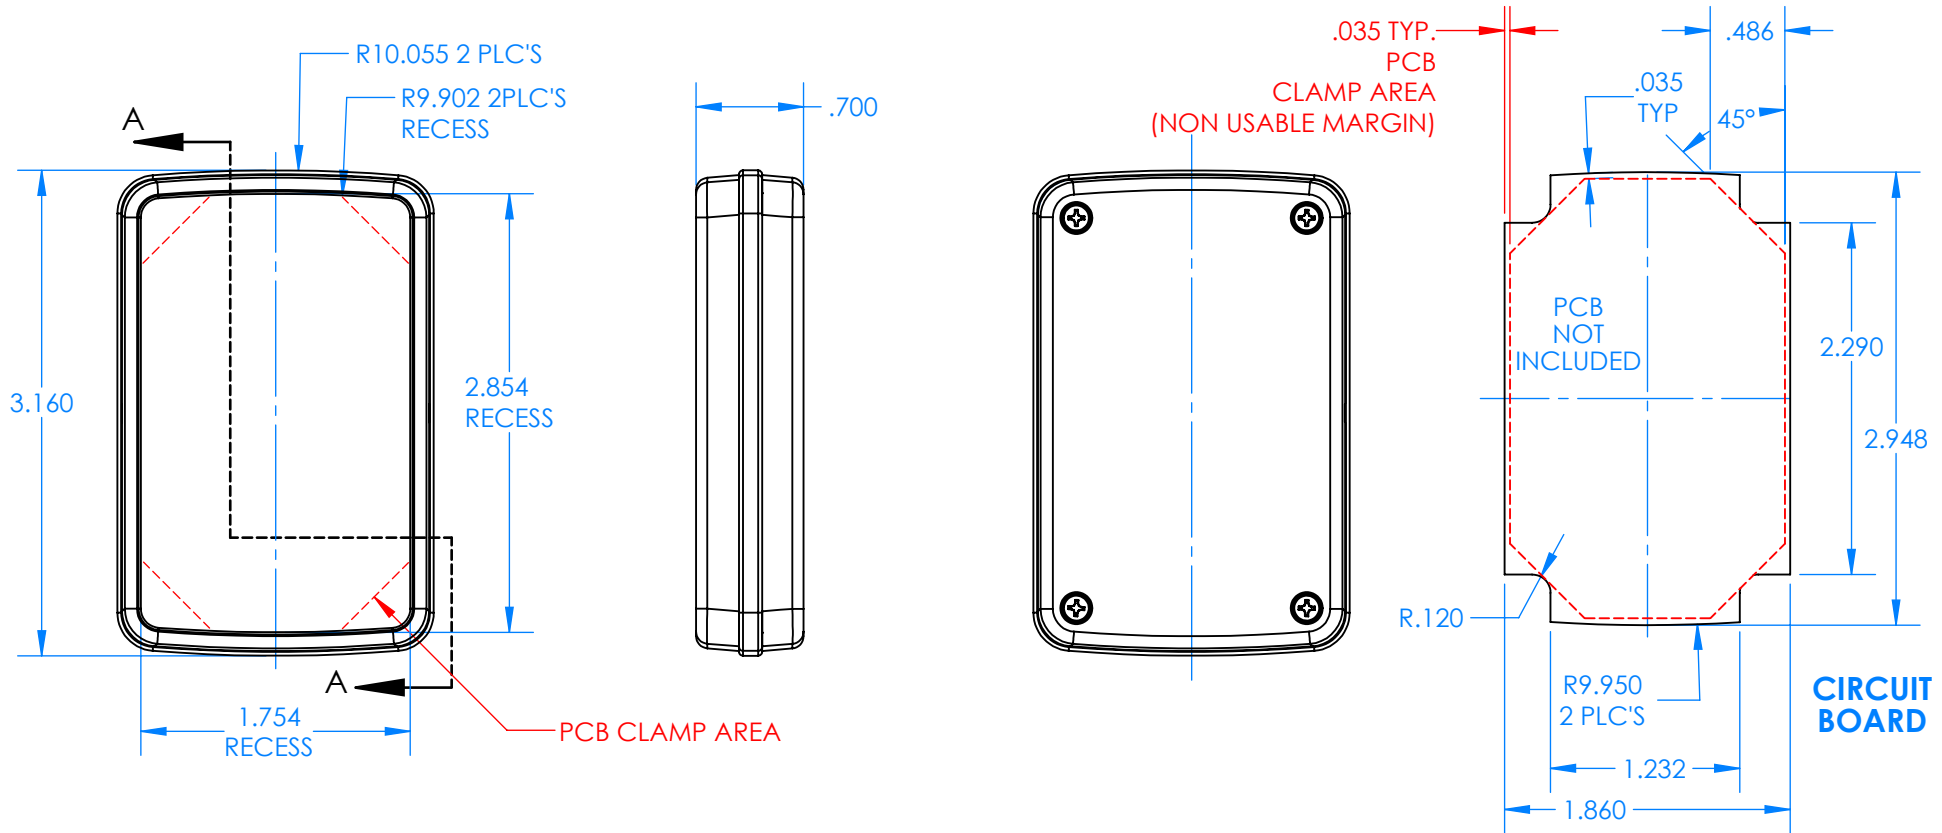

# SERPAC CX64D-YY-A-ZZ

Electronic Enclosures

- Enclosure color (YY)**  
**Top-Bottom combinations available**  
 BK=black  
 CL=clear  
 TRGY=translucent gray  
 TRRD=translucent red
- Seal color (ZZ)**  
 BK=black  
 BL=blue  
 GM=gunmetal  
 NG=neon green  
 NO=neon orange  
 OR=orange  
 YL=yellow  
 WH=white

PN	Description
5533D	(1) BW 6B Top style D
5534D	(1) BW 6B Bottom style D
5540A	(1) CX6A Series perimeter seal style A
6002	(4) #2 X 3/8" PH HD screw TORQUE 35-60 in-oz.

**Wateright enclosure mees or exceeds:**  
**IP67**  
**NEMA 4X, 12, 13**