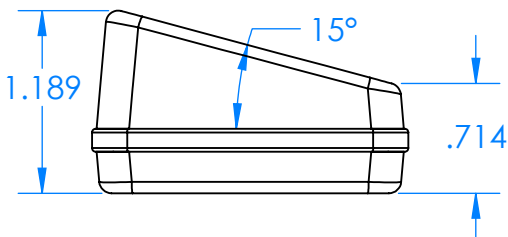

SERPAC CX64SD-YY-A-ZZ

Electronic Enclosures

Enclosure color (YY)
 Top-Bottom combinations available
 BK=black
 CL=clear
 TRGY=translucent gray
 TRRD=translucent red

Seal color (ZZ)
 BK=black
 BL=blue
 GM=gunmetal
 NG=neon green
 NO=neon orange
 OR=orange
 YL=yellow
 WH=white

PN	Description
5537D	(1) BW 6C Slanted Top
5534D	(1) BW 6B Bottom
5540A	(1) CX6A Series perimeter seal
6002	(4) #2 X 3/8" PH HD screw TORQUE 35-60 in-oz.

Watertight enclosure meets or exceeds:
IP67
NEMA 4X, 12, 13