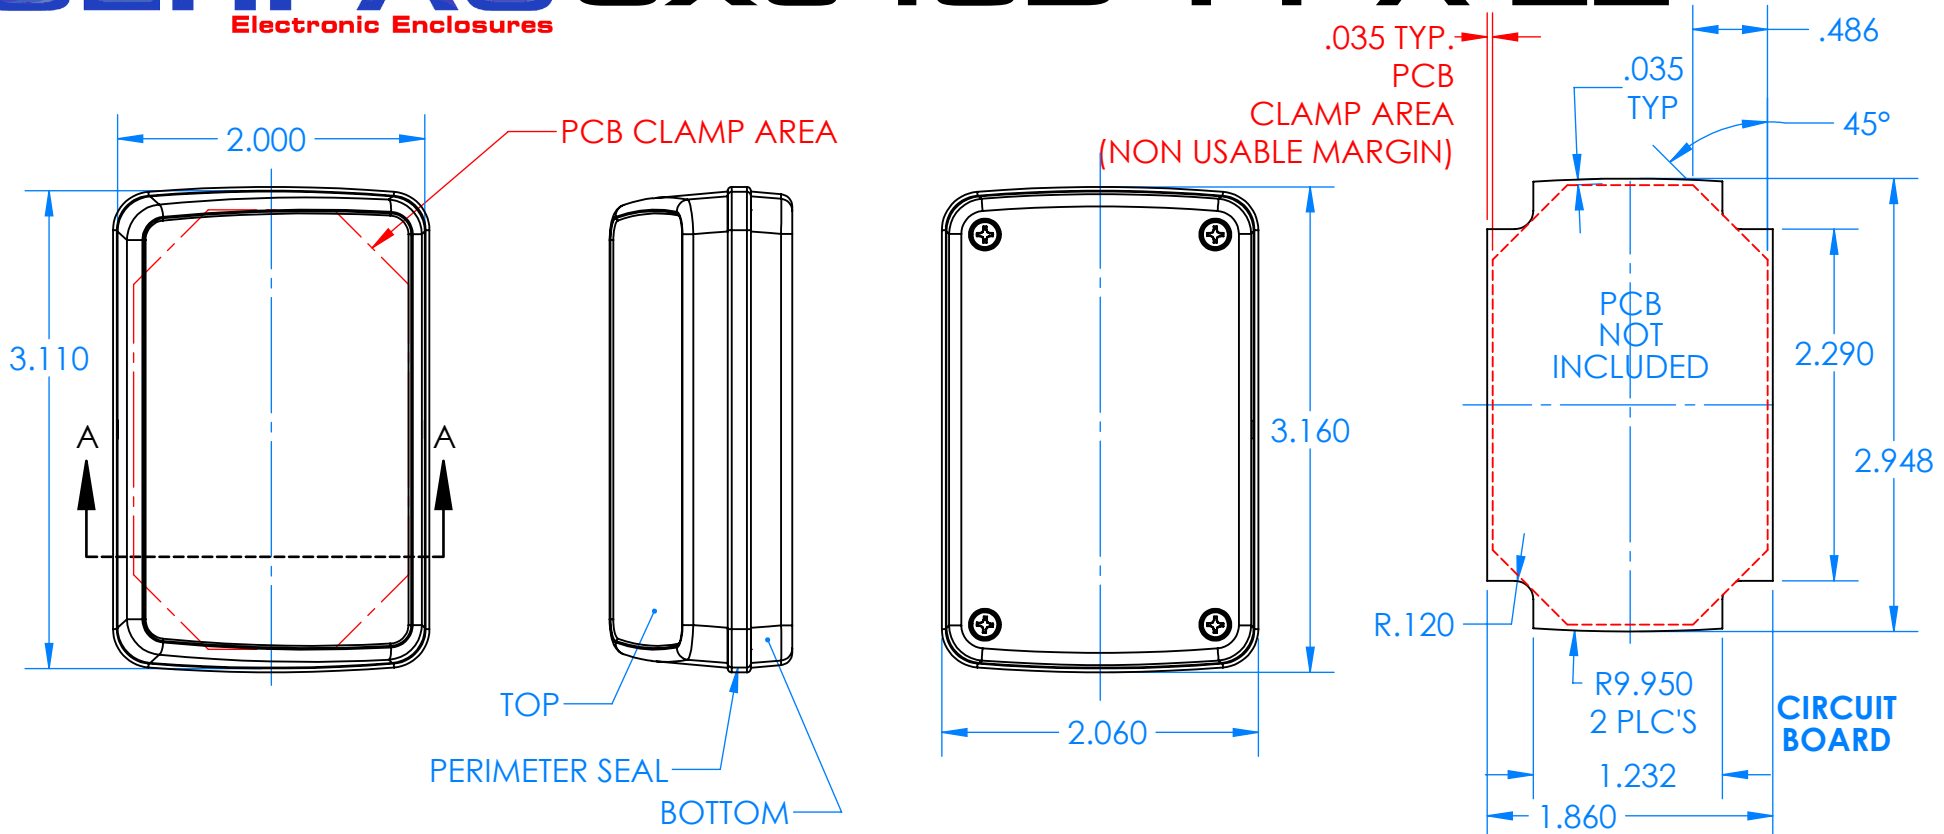

SERPAC CX64SD-YY-A-ZZ

Electronic Enclosures

Enclosure color (YY)
 Top-Bottom combinations available
 BK=black
 CL=clear
 TRGY=translucent gray
 TRRD=translucent red

Seal color (ZZ)
 BK=black
 BL=blue
 GM=gunmetal
 NG=neon green
 NO=neon orange
 OR=orange
 YL=yellow
 WH=white

PN	Description
5537D	(1) BW 6C Slanted Top
5534D	(1) BW 6B Bottom
5540A	(1) CX6A Series perimeter seal
6002	(4) #2 X 3/8" PH HD screw TORQUE 35-60 in-oz.

Watertight enclosure meets or exceeds:
IP67
NEMA 4X, 12, 13