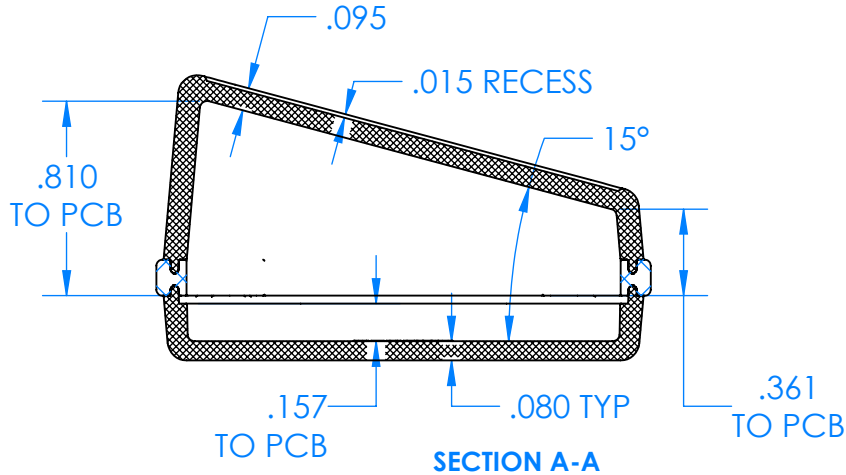

SERPAC CX64SD-YY-A-ZZ

Electronic Enclosures

Enclosure color (YY)
 Top-Bottom combinations available
 BK=black
 CL=clear
 TRGY=translucent gray
 TRRD=translucent red

Seal color (ZZ)
 BK=black
 BL=blue
 GM=gunmetal
 NG=neon green
 NO=neon orange
 OR=orange
 YL=yellow
 WH=white

PN	Description
5537D	(1) BW 6C Slanted Top
5534D	(1) BW 6B Bottom
5540A	(1) CX6A Series perimeter seal
6002	(4) #2 X 3/8" PH HD screw TORQUE 35-60 in-oz.

Watertight enclosure meets or exceeds:
IP67
NEMA 4X, 12, 13