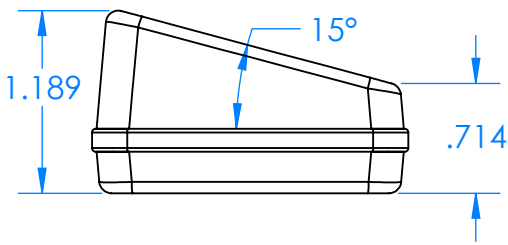

# SERPAC CX64SD-YY-A-ZZ

Electronic Enclosures

- Enclosure color (YY)**
- Top-Bottom combinations available
- BK=black
  - CL=clear
  - TRGY=translucent gray
  - TRRD=translucent red
- 
- Seal color (ZZ)**
- BK=black
  - BL=blue
  - GM=gunmetal
  - NG=neon green
  - NO=neon orange
  - OR=orange
  - YL=yellow
  - WH=white
- 

PN	Description
5537D	(1) BW 6C Slanted Top
5534D	(1) BW 6B Bottom
5540A	(1) CX6A Series perimeter seal
6002	(4) #2 X 3/8" PH HD screw TORQUE 35-60 in-oz.

**Watertight enclosure meets or exceeds:**  
**IP67**  
**NEMA 4X, 12, 13**