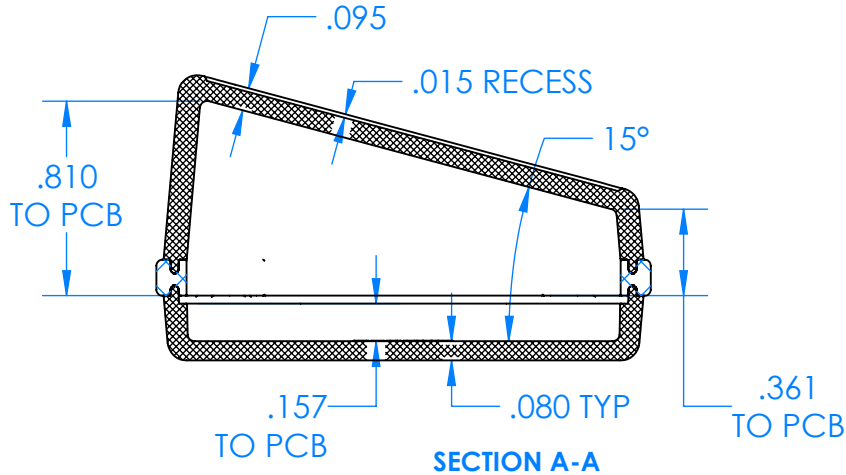

# SERPAC CX64SD-YY-A-ZZ

Electronic Enclosures

- Enclosure color (YY)**
- Top-Bottom combinations available
- BK=black
  - CL=clear
  - TRGY=translucent gray
  - TRRD=translucent red
- 
- Seal color (ZZ)**
- BK=black
  - BL=blue
  - GM=gunmetal
  - NG=neon green
  - NO=neon orange
  - OR=orange
  - YL=yellow
  - WH=white
- 

PN	Description
5537D	(1) BW 6C Slanted Top
5534D	(1) BW 6B Bottom
5540A	(1) CX6A Series perimeter seal
6002	(4) #2 X 3/8" PH HD screw TORQUE 35-60 in-oz.

**Watertight enclosure meets or exceeds:**  
**IP67**  
**NEMA 4X, 12, 13**