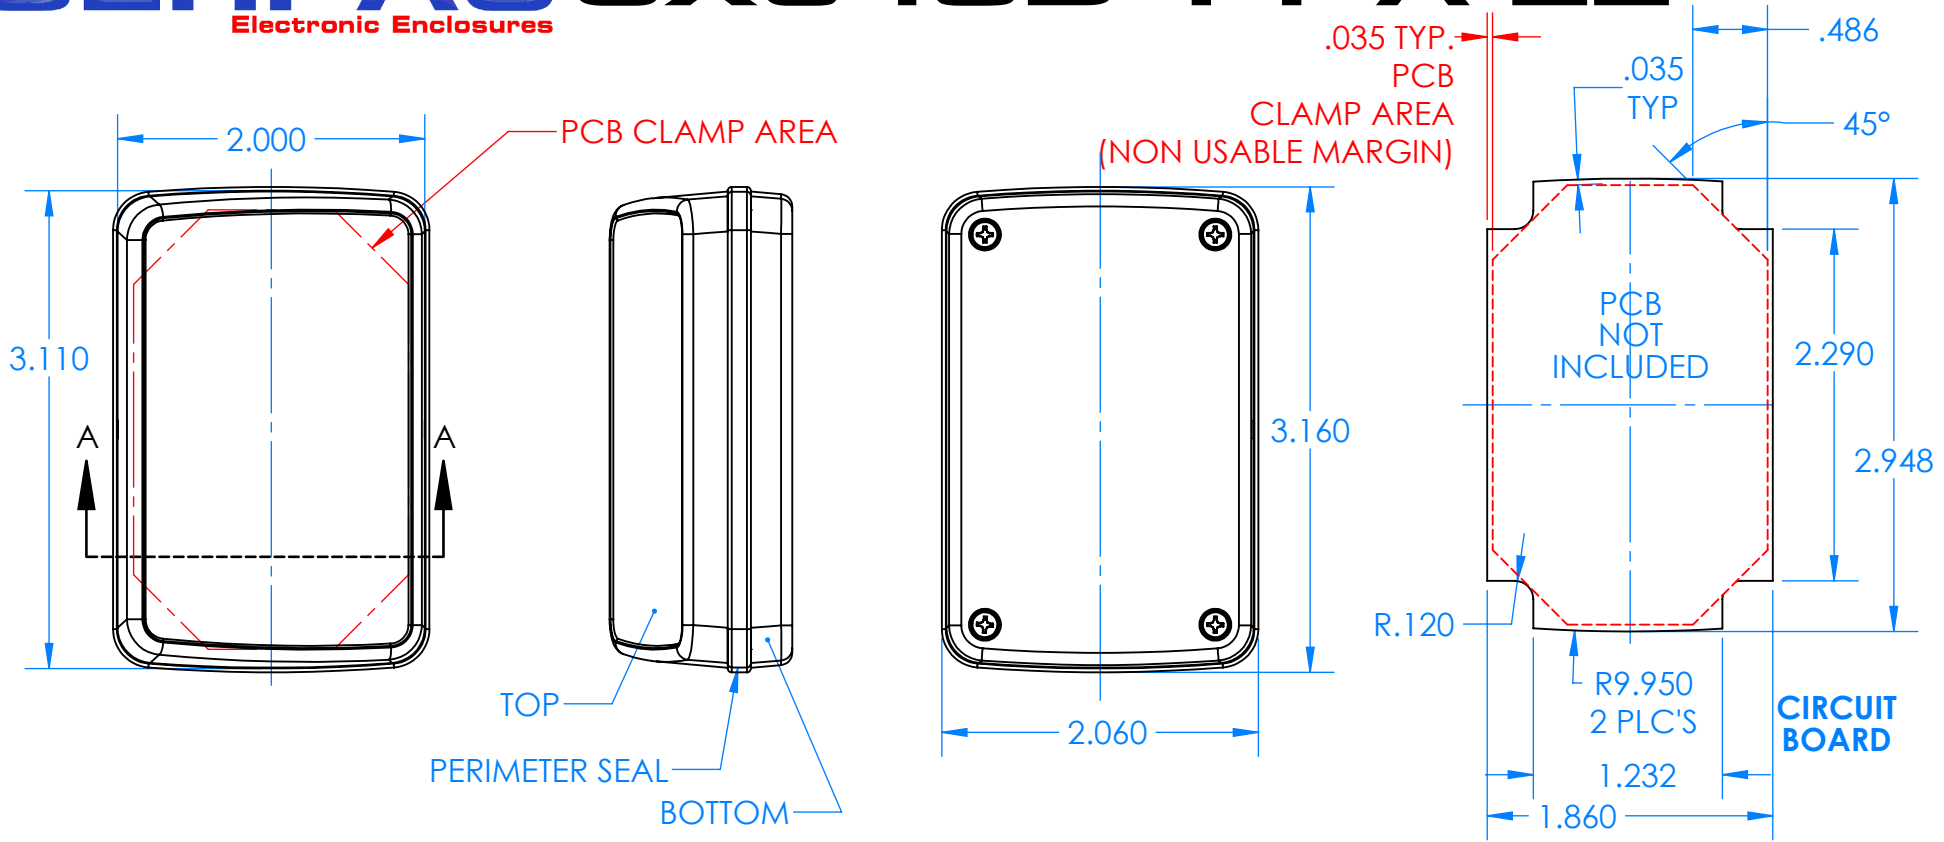

# SERPAC CX64SD-YY-A-ZZ

Electronic Enclosures

- Enclosure color (YY)**
- Top-Bottom combinations available
- BK=black
  - CL=clear
  - TRGY=translucent gray
  - TRRD=translucent red
- 
- Seal color (ZZ)**
- BK=black
  - BL=blue
  - GM=gunmetal
  - NG=neon green
  - NO=neon orange
  - OR=orange
  - YL=yellow
  - WH=white
- 

PN	Description
5537D	(1) BW 6C Slanted Top
5534D	(1) BW 6B Bottom
5540A	(1) CX6A Series perimeter seal
6002	(4) #2 X 3/8" PH HD screw TORQUE 35-60 in-oz.

**Watertight enclosure meets or exceeds:**  
**IP67**  
**NEMA 4X, 12, 13**