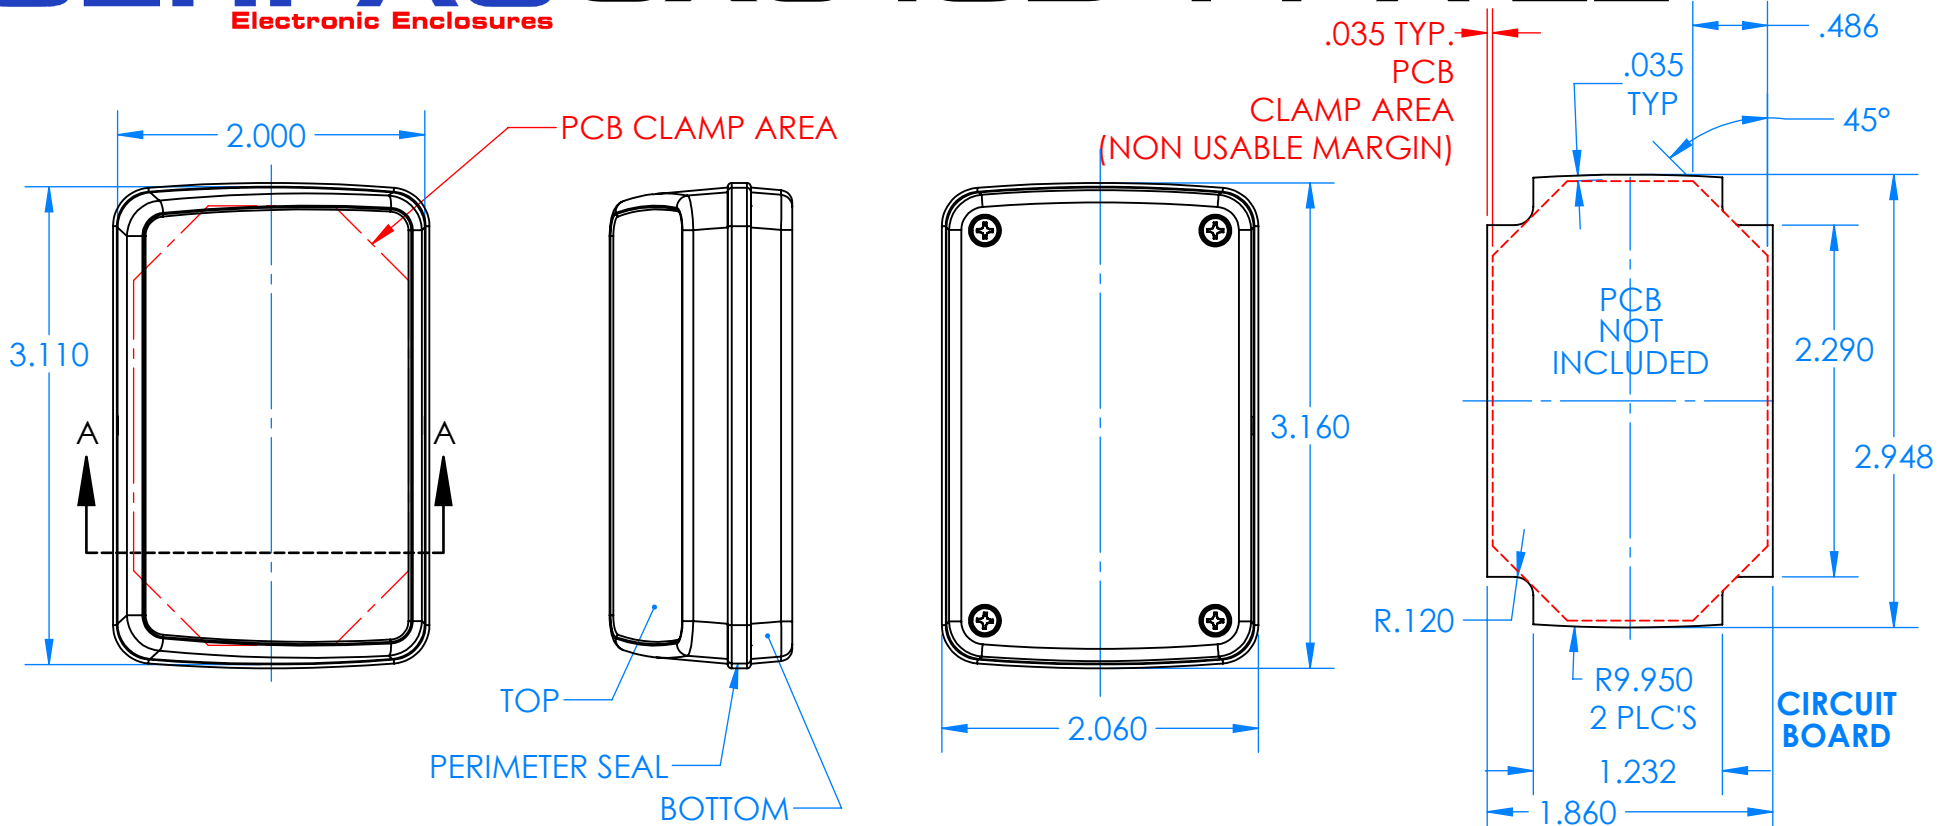

## Enclosure color (YY)

Top-Bottom combinations available

- BK=black
- CL=clear
- TRGY=translucent gray
- TRRD=translucent red

## Seal color (ZZ)

- BK=black
- BL=blue
- GM=gunmetal
- NG=neon green
- NO=neon orange
- OR=orange
- YL=yellow
- WH=white

| PN    | Description                                      |
|-------|--|
| 5537D | (1) BW 6C Slanted Top                            |
| 5534D | (1) BW 6B Bottom                                 |
| 5540A | (1) CX6A Series perimeter seal                   |
| 6002  | (4) #2 X 3/8" PH HD screw<br>TORQUE 35-60 in-oz. |