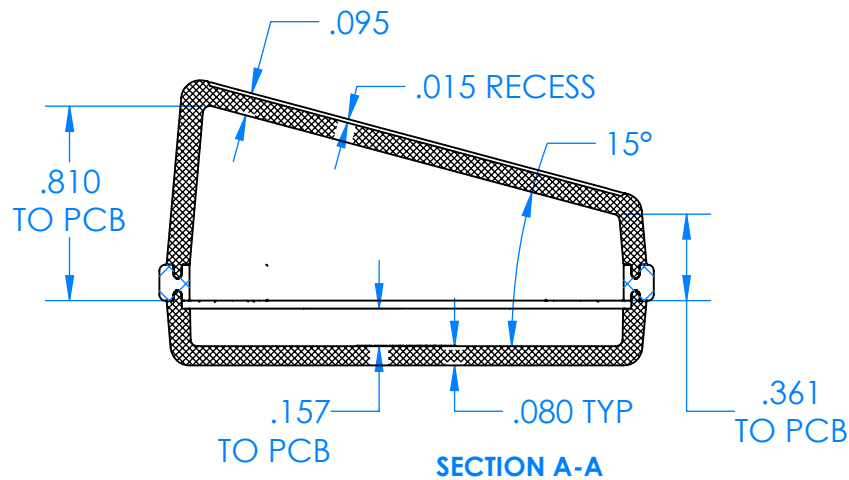

## Enclosure color (YY)

Top-Bottom combinations available

- BK=black
- CL=clear
- TRGY=translucent gray
- TRRD=translucent red

## Seal color (ZZ)

- BK=black
- BL=blue
- GM=gunmetal
- NG=neon green
- NO=neon orange
- OR=orange
- YL=yellow
- WH=white

| PN    | Description                                      |
|-------|--|
| 5537D | (1) BW 6C Slanted Top                            |
| 5534D | (1) BW 6B Bottom                                 |
| 5540A | (1) CX6A Series perimeter seal                   |
| 6002  | (4) #2 X 3/8" PH HD screw<br>TORQUE 35-60 in-oz. |