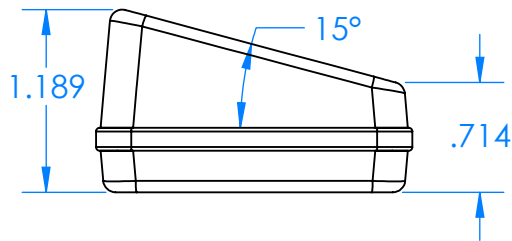

## Enclosure color (YY)

Top-Bottom combinations available

- BK=black
- CL=clear
- TRGY=translucent gray
- TRRD=translucent red

## Seal color (ZZ)

- BK=black
- BL=blue
- GM=gunmetal
- NG=neon green
- NO=neon orange
- OR=orange
- YL=yellow
- WH=white

| PN    | Description                                      |
|-------|--|
| 5537D | (1) BW 6C Slanted Top                            |
| 5534D | (1) BW 6B Bottom                                 |
| 5540A | (1) CX6A Series perimeter seal                   |
| 6002  | (4) #2 X 3/8" PH HD screw<br>TORQUE 35-60 in-oz. |