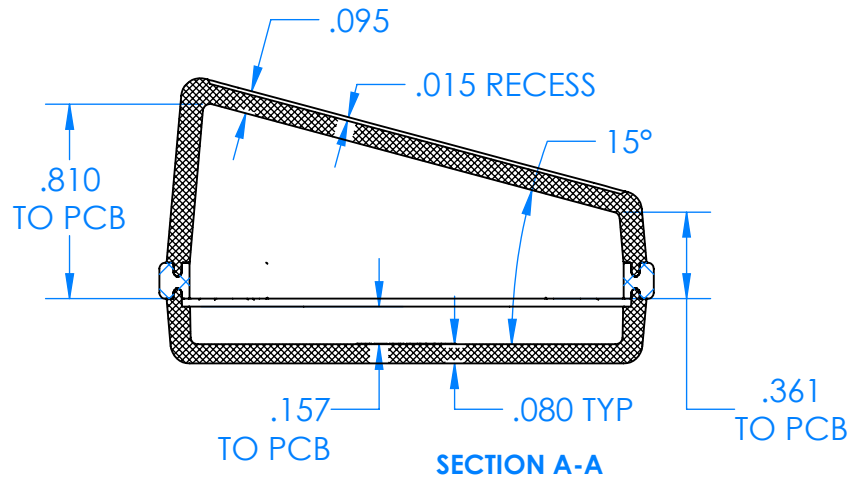

SERPAC CX64SD-YY-A-ZZ

Electronic Enclosures

Enclosure color (YY)

Top-Bottom combinations available

- BK=black
- CL=clear
- TRGY=translucent gray
- TRRD=translucent red

Seal color (ZZ)

- BK=black
- BL=blue
- GM=gunmetal
- NG=neon green
- NO=neon orange
- OR=orange
- YL=yellow
- WH=white

| PN | Description |
|-------|--|
| 5537D | (1) BW 6C Slanted Top |
| 5534D | (1) BW 6B Bottom |
| 5540A | (1) CX6A Series perimeter seal |
| 6002 | (4) #2 X 3/8" PH HD screw TORQUE 35-60 in-oz. |

Wateright enclosure meets or exceeds:
IP67
NEMA 4X, 12, 13