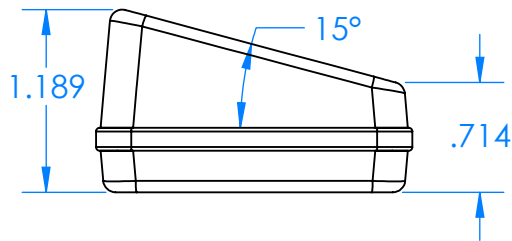

SERPAC CX64SD-YY-A-ZZ

Electronic Enclosures

Enclosure color (YY)

Top-Bottom combinations available

- BK=black
- CL=clear
- TRGY=translucent gray
- TRRD=translucent red

Seal color (ZZ)

- BK=black
- BL=blue
- GM=gunmetal
- NG=neon green
- NO=neon orange
- OR=orange
- YL=yellow
- WH=white

| PN | Description |
|-------|--|
| 5537D | (1) BW 6C Slanted Top |
| 5534D | (1) BW 6B Bottom |
| 5540A | (1) CX6A Series perimeter seal |
| 6002 | (4) #2 X 3/8" PH HD screw TORQUE 35-60 in-oz. |

Wateright enclosure meets or exceeds:
IP67
NEMA 4X, 12, 13