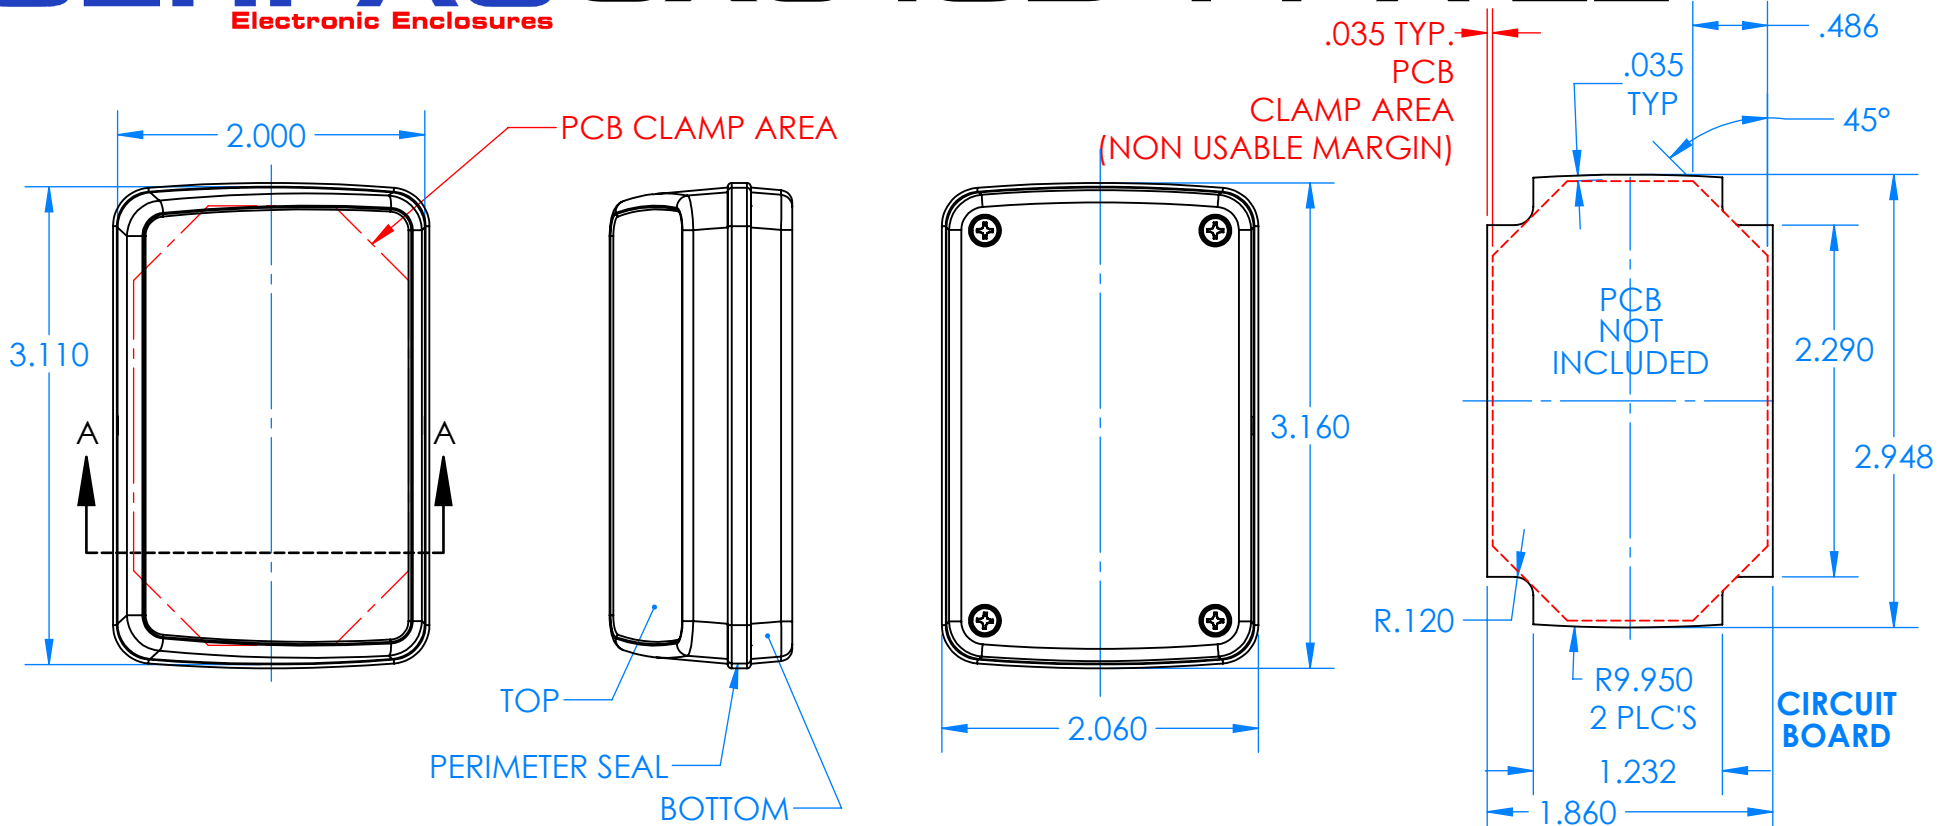

SERPAC CX64SD-YY-A-ZZ

Electronic Enclosures

Enclosure color (YY)

Top-Bottom combinations available

- BK=black
- CL=clear
- TRGY=translucent gray
- TRRD=translucent red

Seal color (ZZ)

- BK=black
- BL=blue
- GM=gunmetal
- NG=neon green
- NO=neon orange
- OR=orange
- YL=yellow
- WH=white

| PN | Description |
|-------|--|
| 5537D | (1) BW 6C Slanted Top |
| 5534D | (1) BW 6B Bottom |
| 5540A | (1) CX6A Series perimeter seal |
| 6002 | (4) #2 X 3/8" PH HD screw TORQUE 35-60 in-oz. |

Wateright enclosure meets or exceeds:
IP67
NEMA 4X, 12, 13