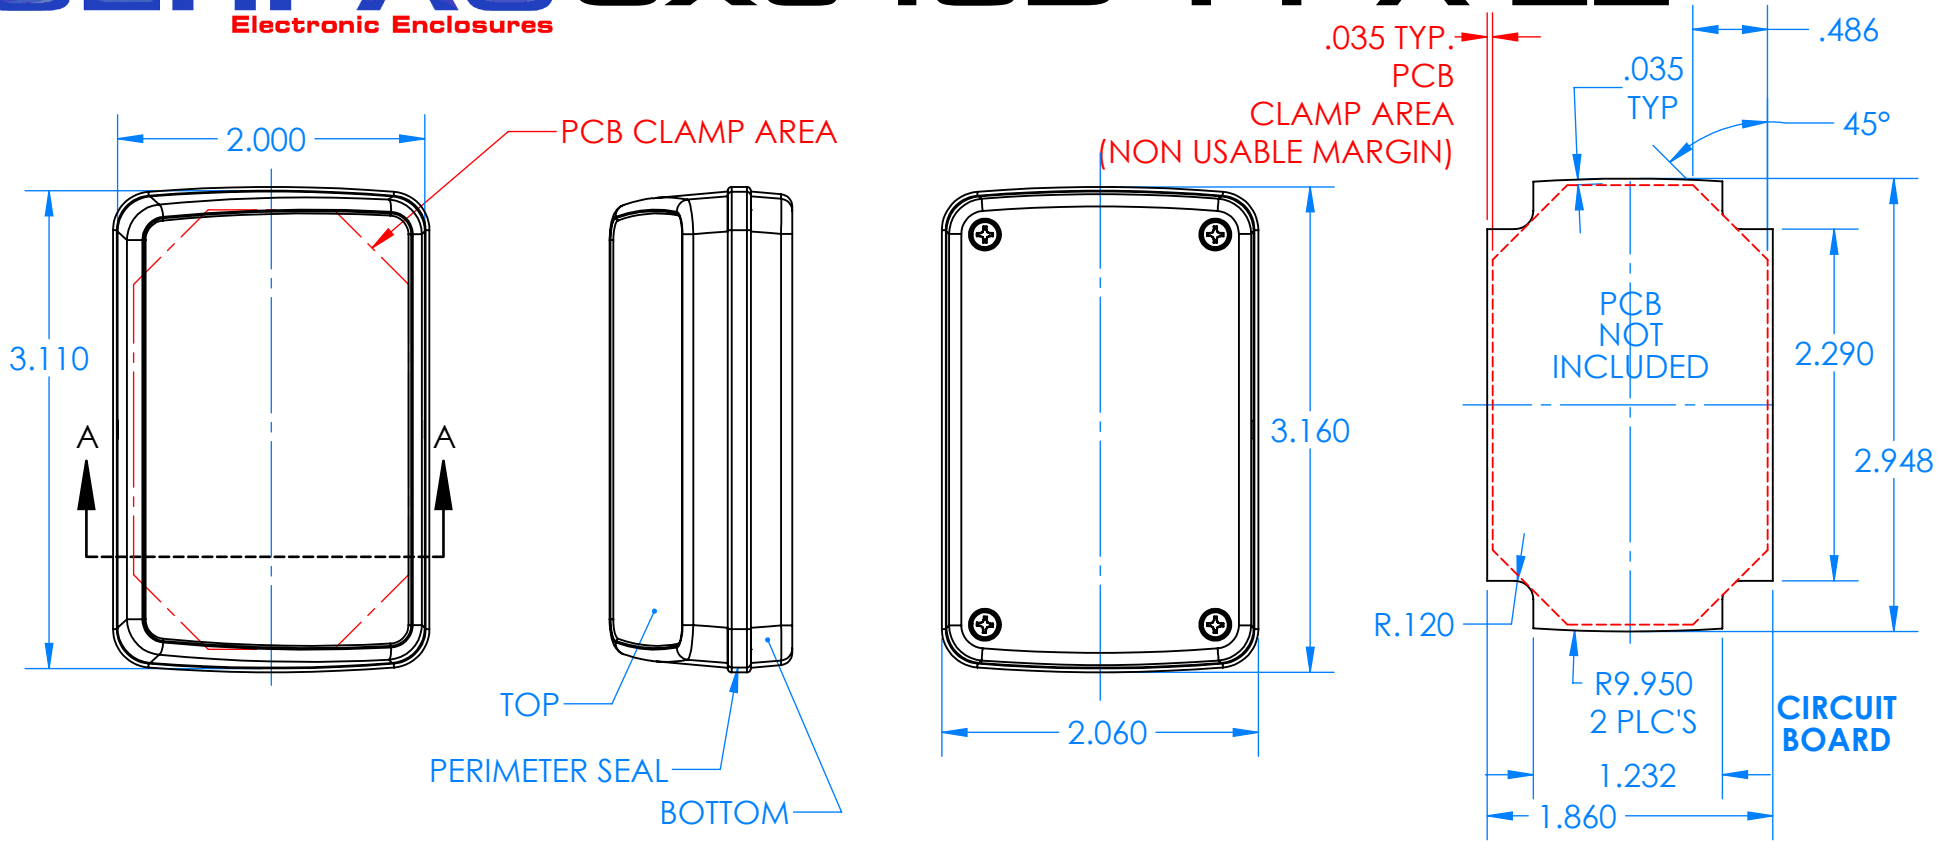

SERPAC CX64SD-YY-A-ZZ

Electronic Enclosures

Enclosure color (YY)
 Top-Bottom combinations available
 BK=black
 CL=clear
 TRGY=translucent gray
 TRRD=translucent red

Seal color (ZZ)
 BK=black
 BL=blue
 GM=gunmetal
 NG=neon green
 NO=neon orange
 OR=orange
 YL=yellow
 WH=white

PN	Description
5537D	(1) BW 6C Slanted Top
5534D	(1) BW 6B Bottom
5540A	(1) CX6A Series perimeter seal
6002	(4) #2 X 3/8" PH HD screw TORQUE 35-60 in-oz.

Wright enclosure meets or exceeds:
IP67
NEMA 4X, 12, 13