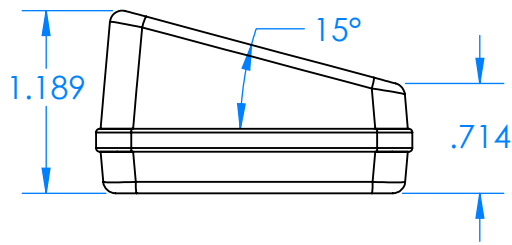

SERPAC CX64SD-YY-A-ZZ

Electronic Enclosures

Enclosure color (YY)
 Top-Bottom combinations available
 BK=black
 CL=clear
 TRGY=translucent gray
 TRRD=translucent red

Seal color (ZZ)
 BK=black
 BL=blue
 GM=gunmetal
 NG=neon green
 NO=neon orange
 OR=orange
 YL=yellow
 WH=white

PN	Description
5537D	(1) BW 6C Slanted Top
5534D	(1) BW 6B Bottom
5540A	(1) CX6A Series perimeter seal
6002	(4) #2 X 3/8" PH HD screw TORQUE 35-60 in-oz.

Wright enclosure meets or exceeds:
IP67
NEMA 4X, 12, 13