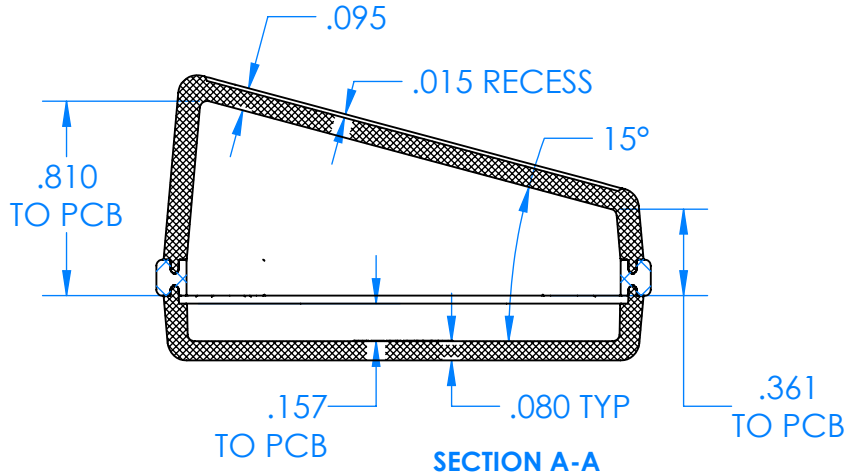

SERPAC CX64SD-YY-A-ZZ

Electronic Enclosures

Enclosure color (YY)
 Top-Bottom combinations available
 BK=black
 CL=clear
 TRGY=translucent gray
 TRRD=translucent red

Seal color (ZZ)
 BK=black
 BL=blue
 GM=gunmetal
 NG=neon green
 NO=neon orange
 OR=orange
 YL=yellow
 WH=white

PN	Description
5537D	(1) BW 6C Slanted Top
5534D	(1) BW 6B Bottom
5540A	(1) CX6A Series perimeter seal
6002	(4) #2 X 3/8" PH HD screw TORQUE 35-60 in-oz.

Wright enclosure meets or exceeds:
IP67
NEMA 4X, 12, 13