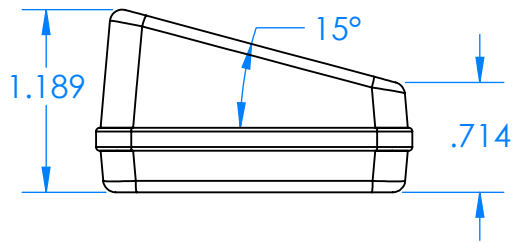

SERPAC CX64SD-YY-A-ZZ

Electronic Enclosures

Enclosure color (YY)

Top-Bottom combinations available

- BK=black
- CL=clear
- TRGY=translucent gray
- TRRD=translucent red

Seal color (ZZ)

- BK=black
- BL=blue
- GM=gunmetal
- NG=neon green
- NO=neon orange
- OR=orange
- YL=yellow
- WH=white

PN	Description
5537D	(1) BW 6C Slanted Top
5534D	(1) BW 6B Bottom
5540A	(1) CX6A Series perimeter seal
6002	(4) #2 X 3/8" PH HD screw TORQUE 35-60 in-oz.

Wright enclosure meets or exceeds:
IP67
NEMA 4X, 12, 13