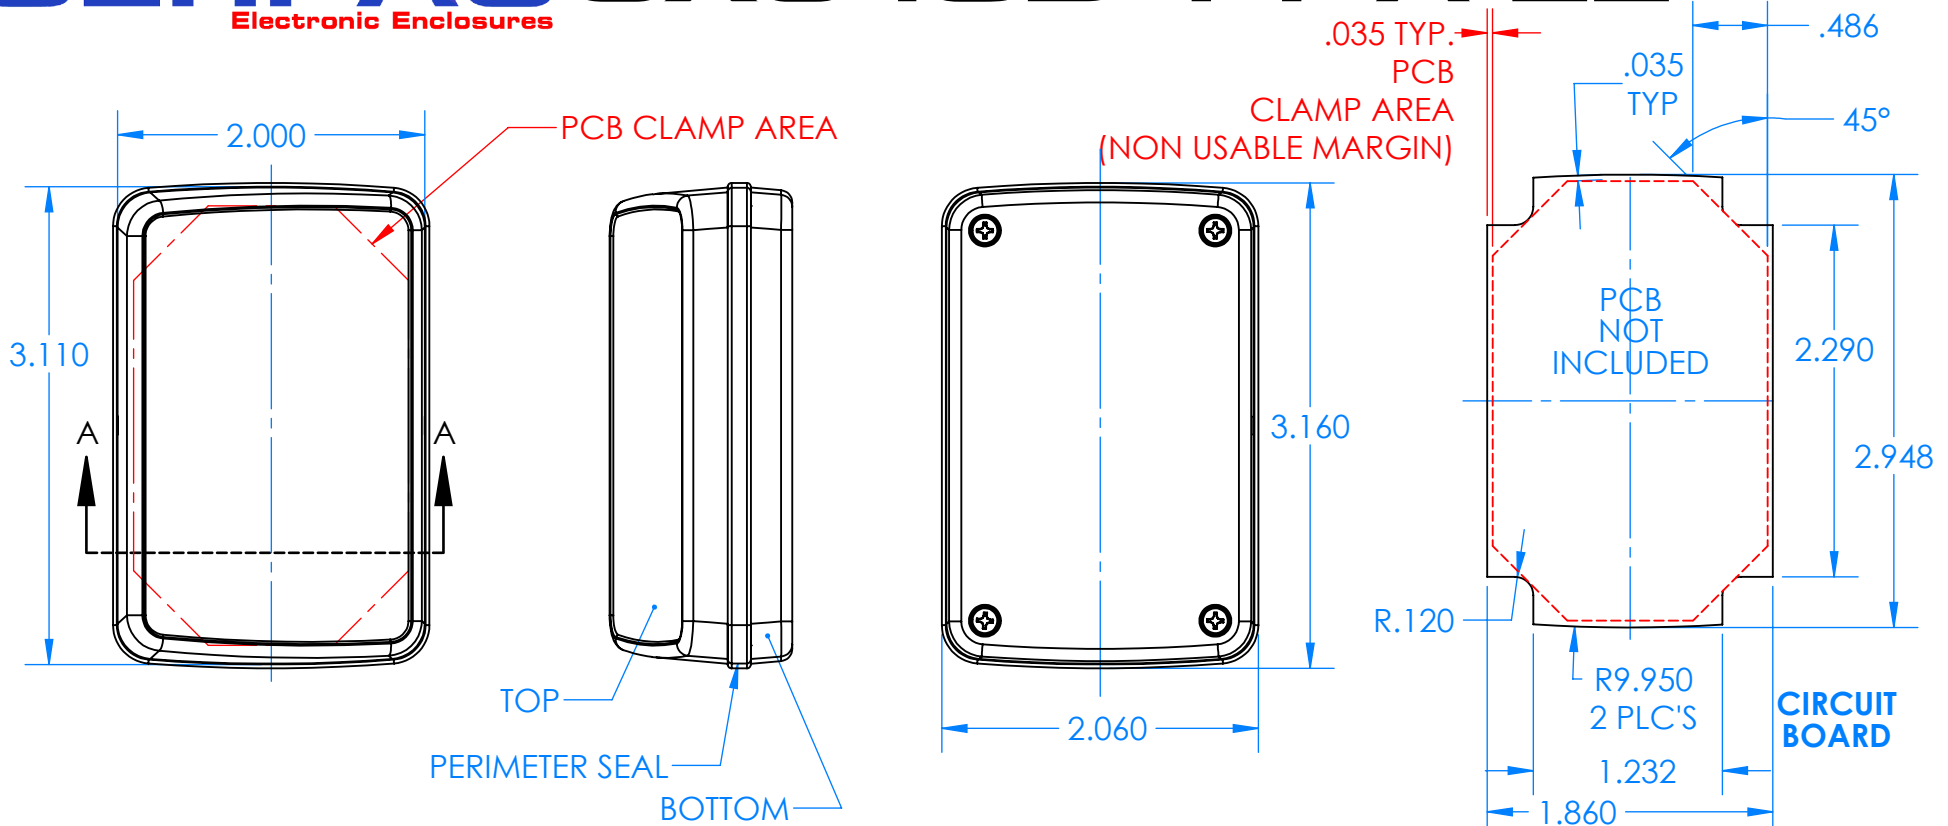

SERPAC CX64SD-YY-A-ZZ

Electronic Enclosures

Enclosure color (YY)

Top-Bottom combinations available

- BK=black
- CL=clear
- TRGY=translucent gray
- TRRD=translucent red

Seal color (ZZ)

- BK=black
- BL=blue
- GM=gunmetal
- NG=neon green
- NO=neon orange
- OR=orange
- YL=yellow
- WH=white

PN	Description
5537D	(1) BW 6C Slanted Top
5534D	(1) BW 6B Bottom
5540A	(1) CX6A Series perimeter seal
6002	(4) #2 X 3/8" PH HD screw TORQUE 35-60 in-oz.

Wright enclosure meets or exceeds:
IP67
NEMA 4X, 12, 13