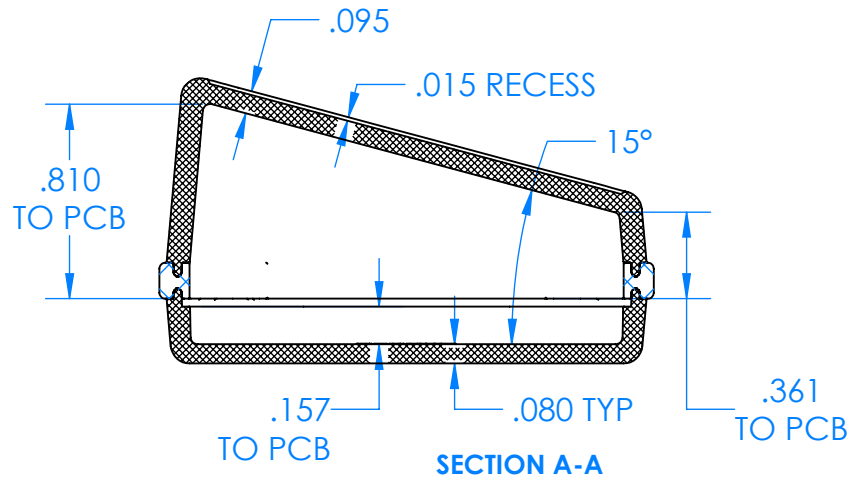

SERPAC CX64SD-YY-A-ZZ

Electronic Enclosures

Enclosure color (YY)

Top-Bottom combinations available

- BK=black
- CL=clear
- TRGY=translucent gray
- TRRD=translucent red

Seal color (ZZ)

- BK=black
- BL=blue
- GM=gunmetal
- NG=neon green
- NO=neon orange
- OR=orange
- YL=yellow
- WH=white

PN	Description
5537D	(1) BW 6C Slanted Top
5534D	(1) BW 6B Bottom
5540A	(1) CX6A Series perimeter seal
6002	(4) #2 X 3/8" PH HD screw TORQUE 35-60 in-oz.

Wright enclosure meets or exceeds:
IP67
NEMA 4X, 12, 13