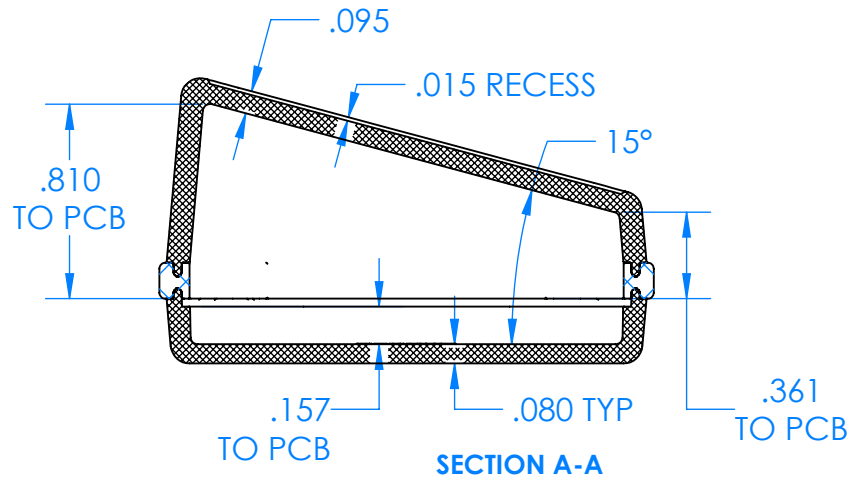

SERPAC CX64SD-YY-A-ZZ

Electronic Enclosures

Enclosure color (YY)
 Top-Bottom combinations available
 BK=black
 CL=clear
 TRGY=translucent gray
 TRRD=translucent red

Seal color (ZZ)
 BK=black
 BL=blue
 GM=gunmetal
 NG=neon green
 NO=neon orange
 OR=orange
 YL=yellow
 WH=white

PN	Description
5537D	(1) BW 6C Slanted Top
5534D	(1) BW 6B Bottom
5540A	(1) CX6A Series perimeter seal
6002	(4) #2 X 3/8" PH HD screw TORQUE 35-60 in-oz.

Wright enclosure meets or exceeds:
IP67
NEMA 4X, 12, 13