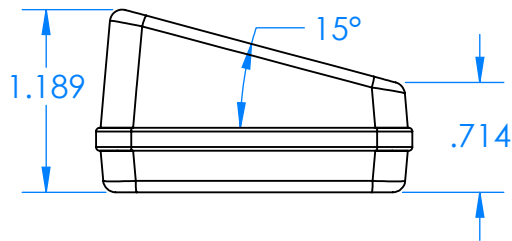

SERPAC CX64SD-YY-A-ZZ

Electronic Enclosures

Enclosure color (YY)
 Top-Bottom combinations available
 BK=black
 CL=clear
 TRGY=translucent gray
 TRRD=translucent red

Seal color (ZZ)
 BK=black
 BL=blue
 GM=gunmetal
 NG=neon green
 NO=neon orange
 OR=orange
 YL=yellow
 WH=white

PN	Description
5537D	(1) BW 6C Slanted Top
5534D	(1) BW 6B Bottom
5540A	(1) CX6A Series perimeter seal
6002	(4) #2 X 3/8" PH HD screw TORQUE 35-60 in-oz.

Wright enclosure meets or exceeds:
IP67
NEMA 4X, 12, 13