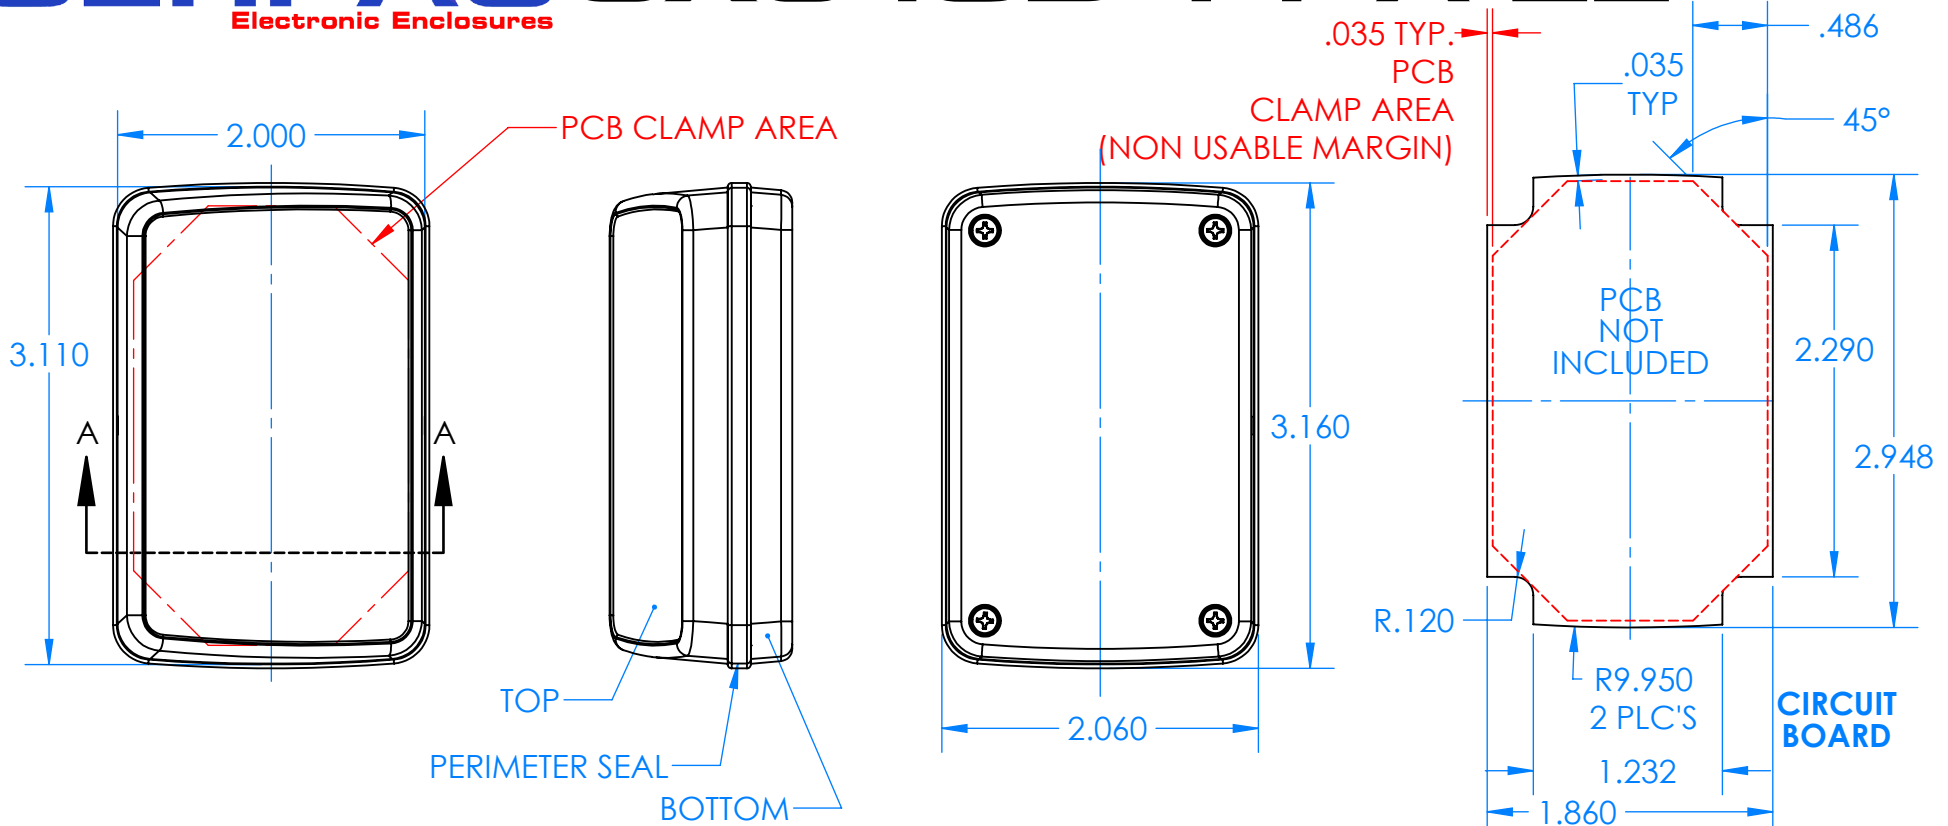

SERPAC CX64SD-YY-A-ZZ

Electronic Enclosures

Enclosure color (YY)
 Top-Bottom combinations available
 BK=black
 CL=clear
 TRGY=translucent gray
 TRRD=translucent red

Seal color (ZZ)
 BK=black
 BL=blue
 GM=gunmetal
 NG=neon green
 NO=neon orange
 OR=orange
 YL=yellow
 WH=white

PN	Description
5537D	(1) BW 6C Slanted Top
5534D	(1) BW 6B Bottom
5540A	(1) CX6A Series perimeter seal
6002	(4) #2 X 3/8" PH HD screw TORQUE 35-60 in-oz.

Wright enclosure meets or exceeds:
IP67
NEMA 4X, 12, 13