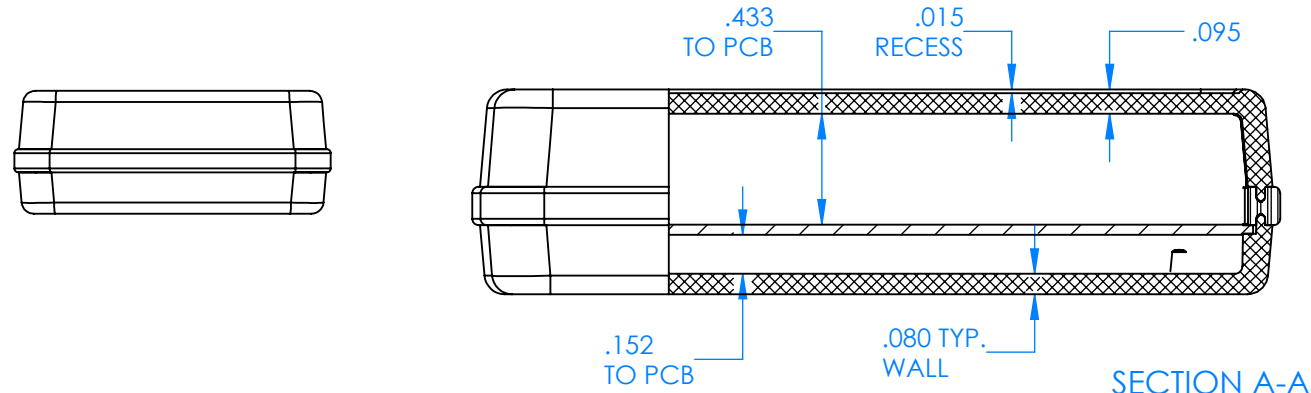

# SERPAC CX65D-YY-A-ZZ

Electronic Enclosures

**Enclosure color (YY)**  
**Top-Bottom combinations available**  
 BK=black  
 CL=clear  
 TRGY=translucent gray  
 TRRD=translucent red

**Seal color (ZZ)**  
 BK=black  
 BL=blue  
 GM=gunmetal  
 NG=neon green  
 NO=neon orange  
 OR=orange  
 YL=yellow  
 WH=white

PN	Description
5535D	(1) BW 6C Top style D
5534D	(1) BW 6B Bottom style D
5540A	(1) CX6A Series perimeter seal style A
6002	(4) #2 X 3/8" PH HD screw TORQUE 35-60 in-oz.

**Wateright enclosure meets or exceeds:**  
**IP67**  
**NEMA 4X, 12, 13**