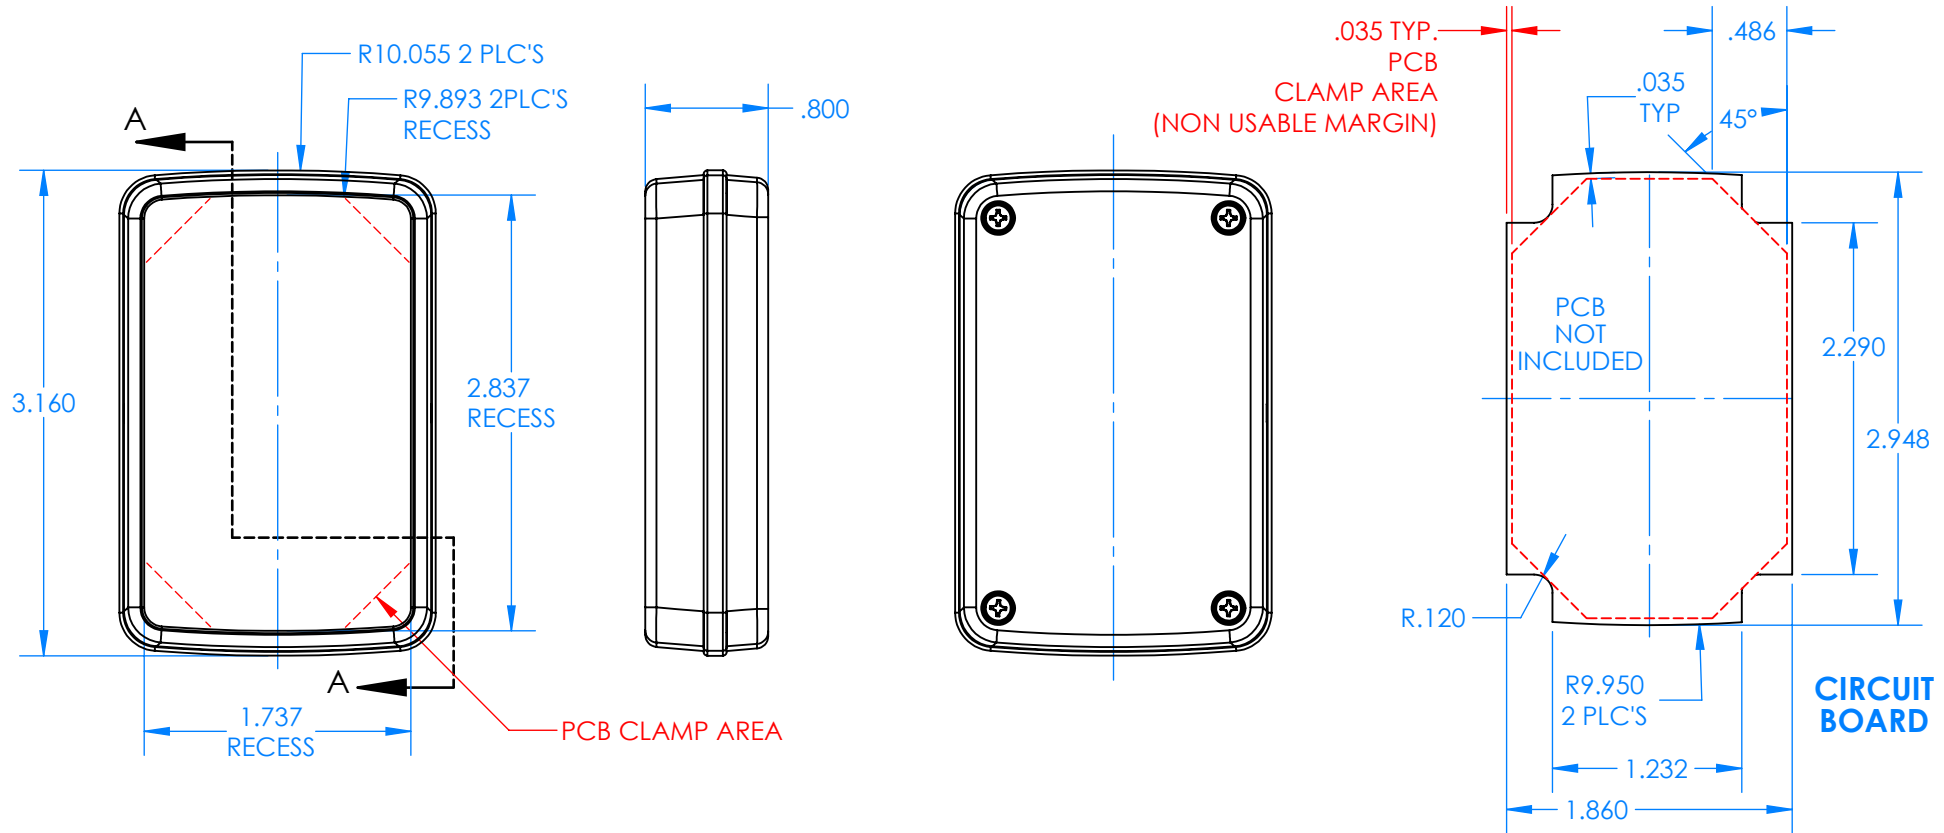

# SERPAC CX65D-YY-A-ZZ

Electronic Enclosures

**Enclosure color (YY)**  
**Top-Bottom combinations available**  
 BK=black  
 CL=clear  
 TRGY=translucent gray  
 TRRD=translucent red

**Seal color (ZZ)**  
 BK=black  
 BL=blue  
 GM=gunmetal  
 NG=neon green  
 NO=neon orange  
 OR=orange  
 YL=yellow  
 WH=white

PN	Description
5535D	(1) BW 6C Top style D
5534D	(1) BW 6B Bottom style D
5540A	(1) CX6A Series perimeter seal style A
6002	(4) #2 X 3/8" PH HD screw TORQUE 35-60 in-oz.

**Wateright enclosure meets or exceeds:**  
**IP67**  
**NEMA 4X, 12, 13**