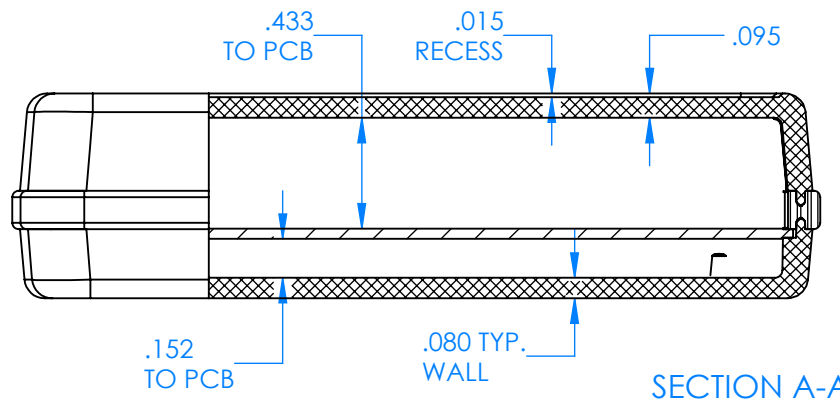

SERPAC CX65D-YY-A-ZZ

Electronic Enclosures

Enclosure color (YY)
Top-Bottom combinations available
 BK=black
 CL=clear
 TRGY=translucent gray
 TRRD=translucent red

Seal color (ZZ)
 BK=black
 BL=blue
 GM=gunmetal
 NG=neon green
 NO=neon orange
 OR=orange
 YL=yellow
 WH=white

PN	Description
5535D	(1) BW 6C Top style D
5534D	(1) BW 6B Bottom style D
5540A	(1) CX6A Series perimeter seal style A
6002	(4) #2 X 3/8" PH HD screw TORQUE 35-60 in-oz.

Wateright enclosure meets or exceeds:
IP67
NEMA 4X, 12, 13