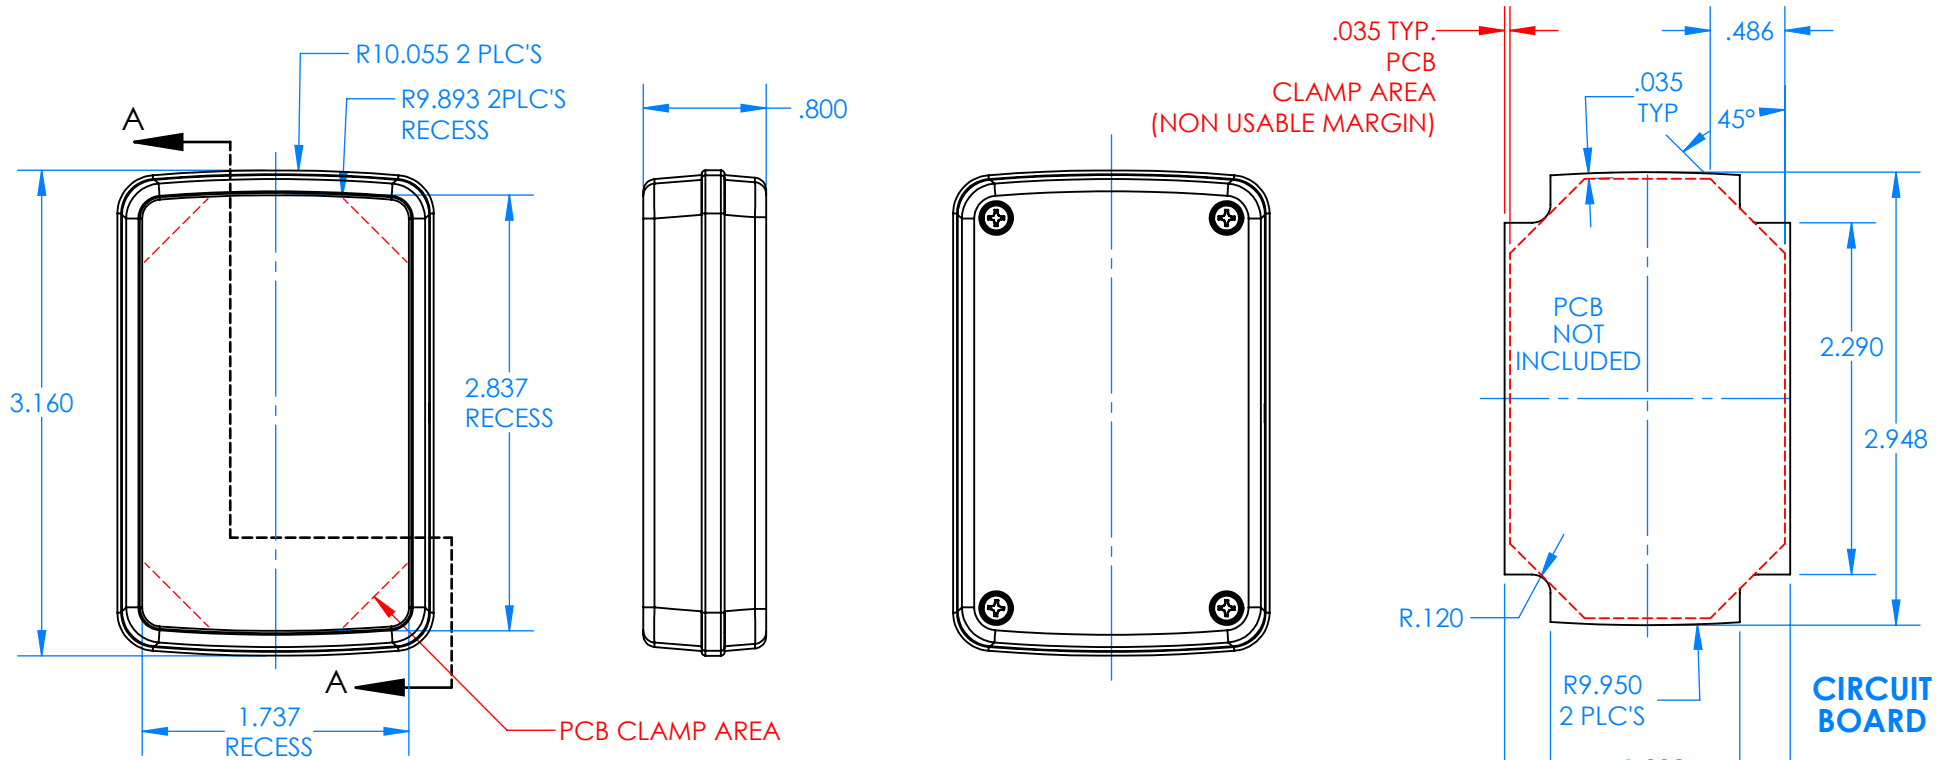

SERPAC CX65D-YY-A-ZZ

Electronic Enclosures

Enclosure color (YY)
Top-Bottom combinations available
 BK=black
 CL=clear
 TRGY=translucent gray
 TRRD=translucent red

Seal color (ZZ)
 BK=black
 BL=blue
 GM=gunmetal
 NG=neon green
 NO=neon orange
 OR=orange
 YL=yellow
 WH=white

PN	Description
5535D	(1) BW 6C Top style D
5534D	(1) BW 6B Bottom style D
5540A	(1) CX6A Series perimeter seal style A
6002	(4) #2 X 3/8" PH HD screw TORQUE 35-60 in-oz.

Wateright enclosure meets or exceeds:
IP67
NEMA 4X, 12, 13