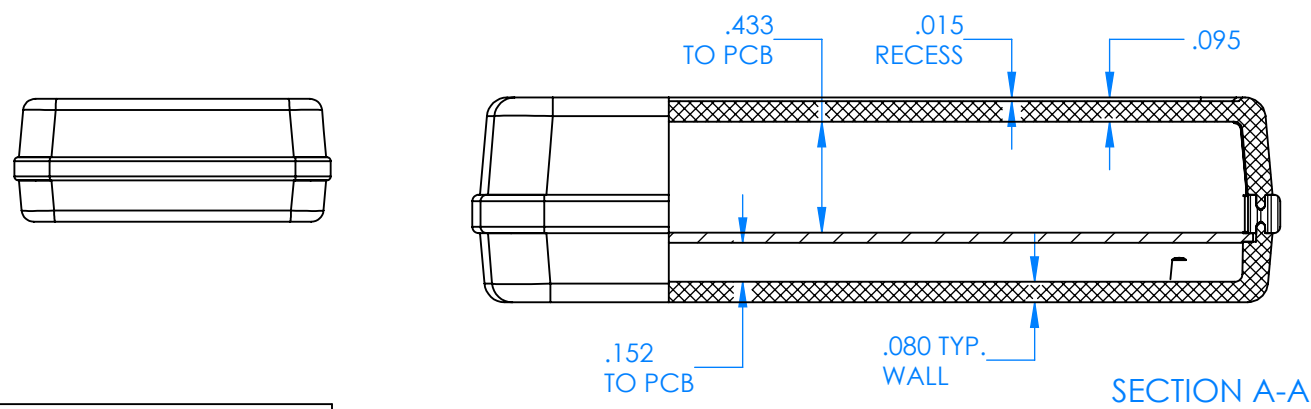

SERPAC CX65D-YY-A-ZZ

Electronic Enclosures

Enclosure color (YY)
Top-Bottom combinations available
 BK=black
 CL=clear
 TRGY=translucent gray
 TRRD=translucent red

Seal color (ZZ)
 BK=black
 BL=blue
 GM=gunmetal
 NG=neon green
 NO=neon orange
 OR=orange
 YL=yellow
 WH=white

PN	Description
5535D	(1) BW 6C Top style D
5534D	(1) BW 6B Bottom style D
5540A	(1) CX6A Series perimeter seal style A
6002	(4) #2 X 3/8" PH HD screw TORQUE 35-60 in-oz.

Wateright enclosure mees or exceeds:
IP67
NEMA 4X, 12, 13