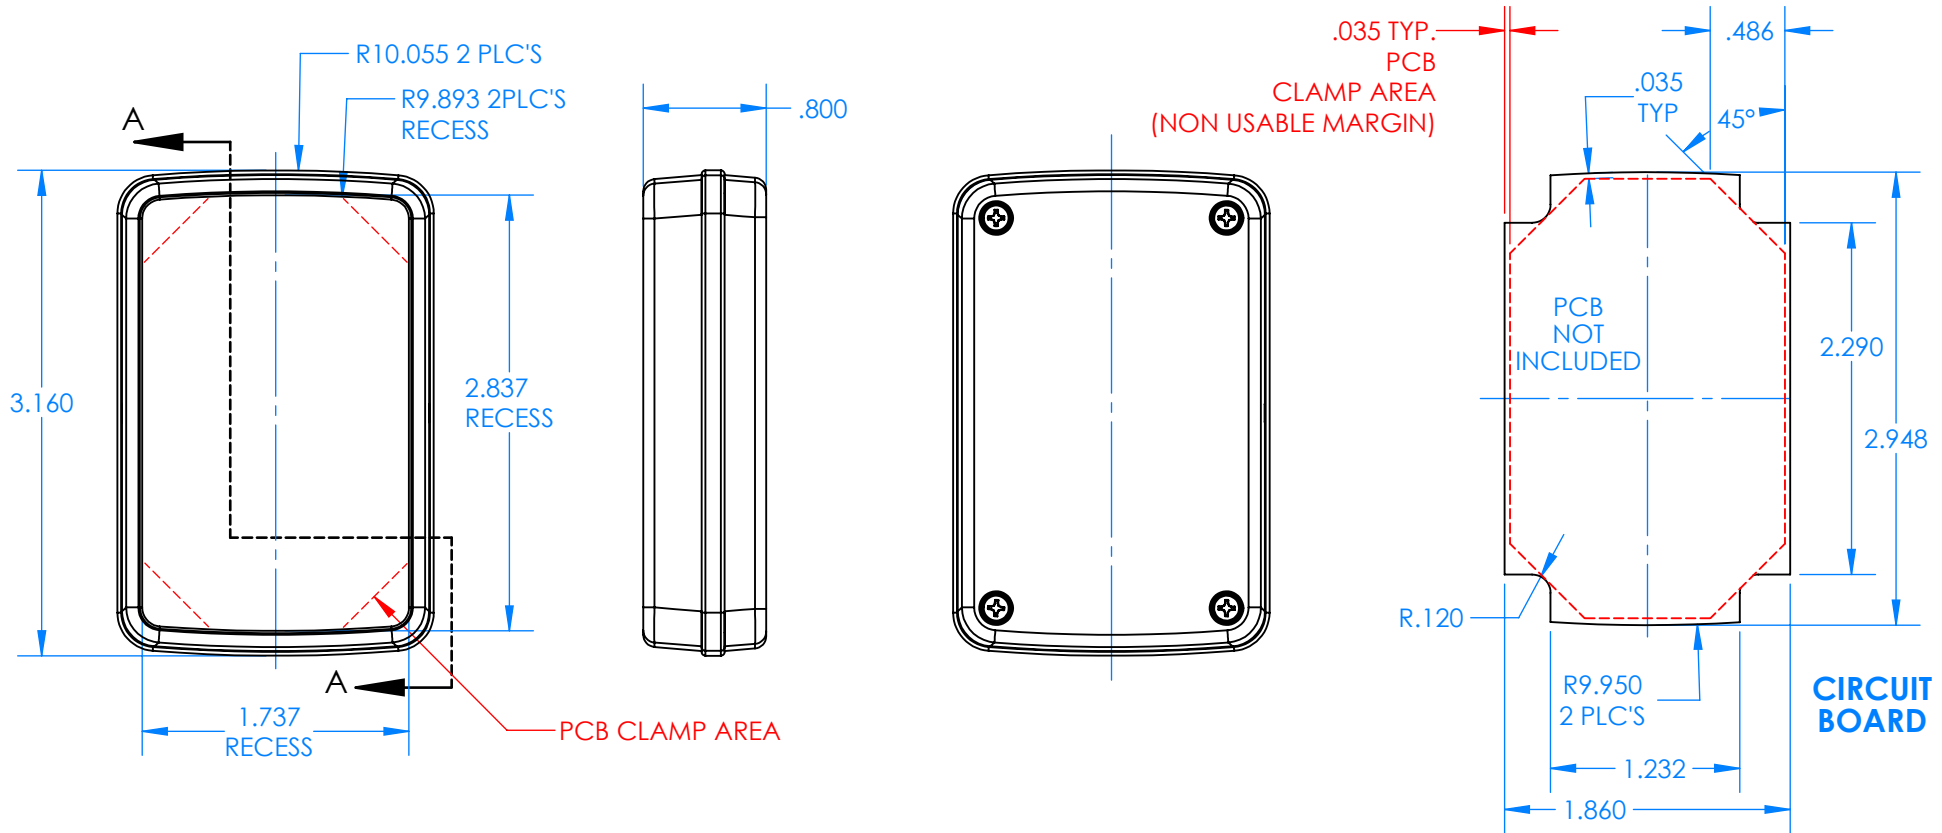

SERPAC CX65D-YY-A-ZZ

Electronic Enclosures

Enclosure color (YY)
Top-Bottom combinations available
 BK=black
 CL=clear
 TRGY=translucent gray
 TRRD=translucent red

Seal color (ZZ)
 BK=black
 BL=blue
 GM=gunmetal
 NG=neon green
 NO=neon orange
 OR=orange
 YL=yellow
 WH=white

PN	Description
5535D	(1) BW 6C Top style D
5534D	(1) BW 6B Bottom style D
5540A	(1) CX6A Series perimeter seal style A
6002	(4) #2 X 3/8" PH HD screw TORQUE 35-60 in-oz.

Wateright enclosure mees or exceeds:
IP67
NEMA 4X, 12, 13