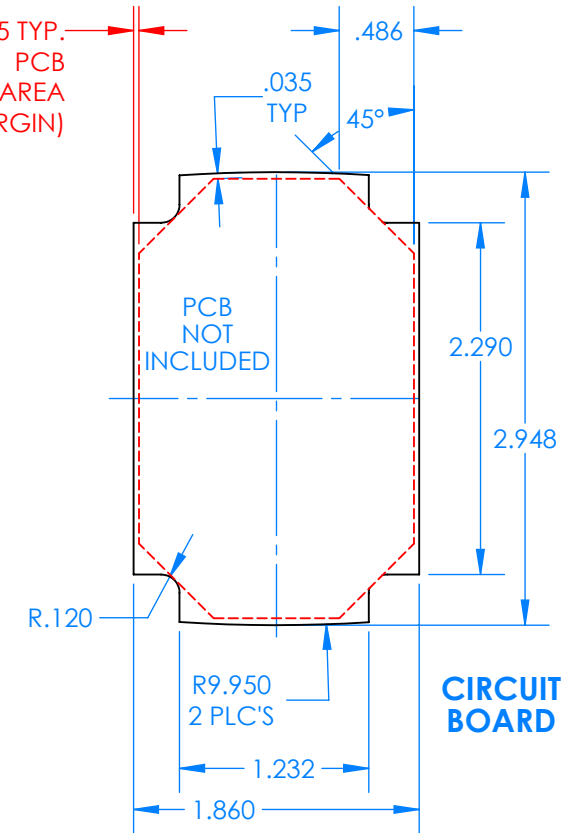

SERPAC CX65D-YY-A-ZZ

Electronic Enclosures

Enclosure color (YY)
Top-Bottom combinations available
 BK=black
 CL=clear
 TRGY=translucent gray
 TRRD=translucent red

Seal color (ZZ)
 BK=black
 BL=blue
 GM=gunmetal
 NG=neon green
 NO=neon orange
 OR=orange
 YL=yellow
 WH=white

PN	Description
5535D	(1) BW 6C Top style D
5534D	(1) BW 6B Bottom style D
5540A	(1) CX6A Series perimeter seal style A
6002	(4) #2 X 3/8" PH HD screw TORQUE 35-60 in-oz.

Wateright enclosure mees or exceeds:
IP67
NEMA 4X, 12, 13