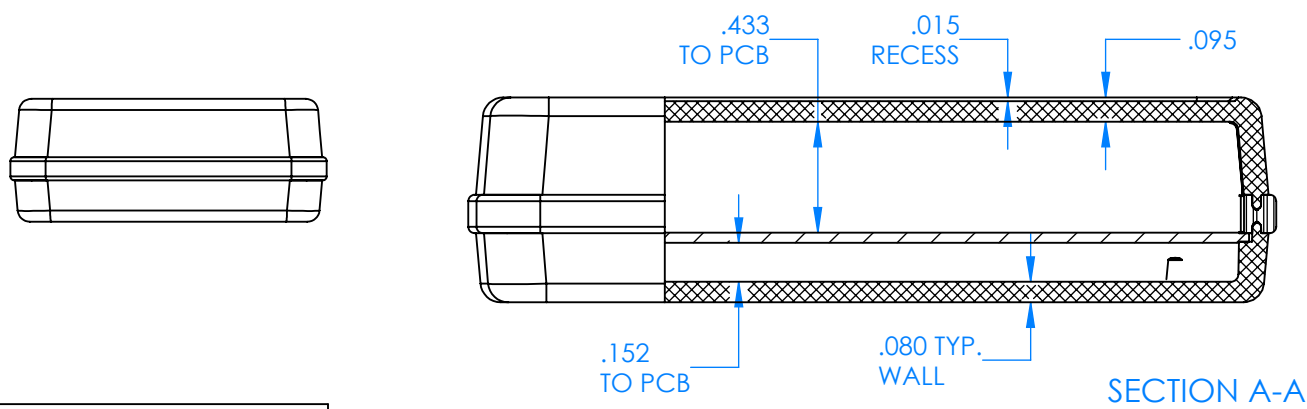

SERPAC CX65D-YY-A-ZZ

Electronic Enclosures

- Enclosure color (YY)**
Top-Bottom combinations available
 BK=black
 CL=clear
 TRGY=translucent gray
 TRRD=translucent red
- Seal color (ZZ)**
 BK=black
 BL=blue
 GM=gunmetal
 NG=neon green
 NO=neon orange
 OR=orange
 YL=yellow
 WH=white

PN	Description
5535D	(1) BW 6C Top style D
5534D	(1) BW 6B Bottom style D
5540A	(1) CX6A Series perimeter seal style A
6002	(4) #2 X 3/8" PH HD screw TORQUE 35-60 in-oz.

Wateright enclosure meets or exceeds:
IP67
NEMA 4X, 12, 13