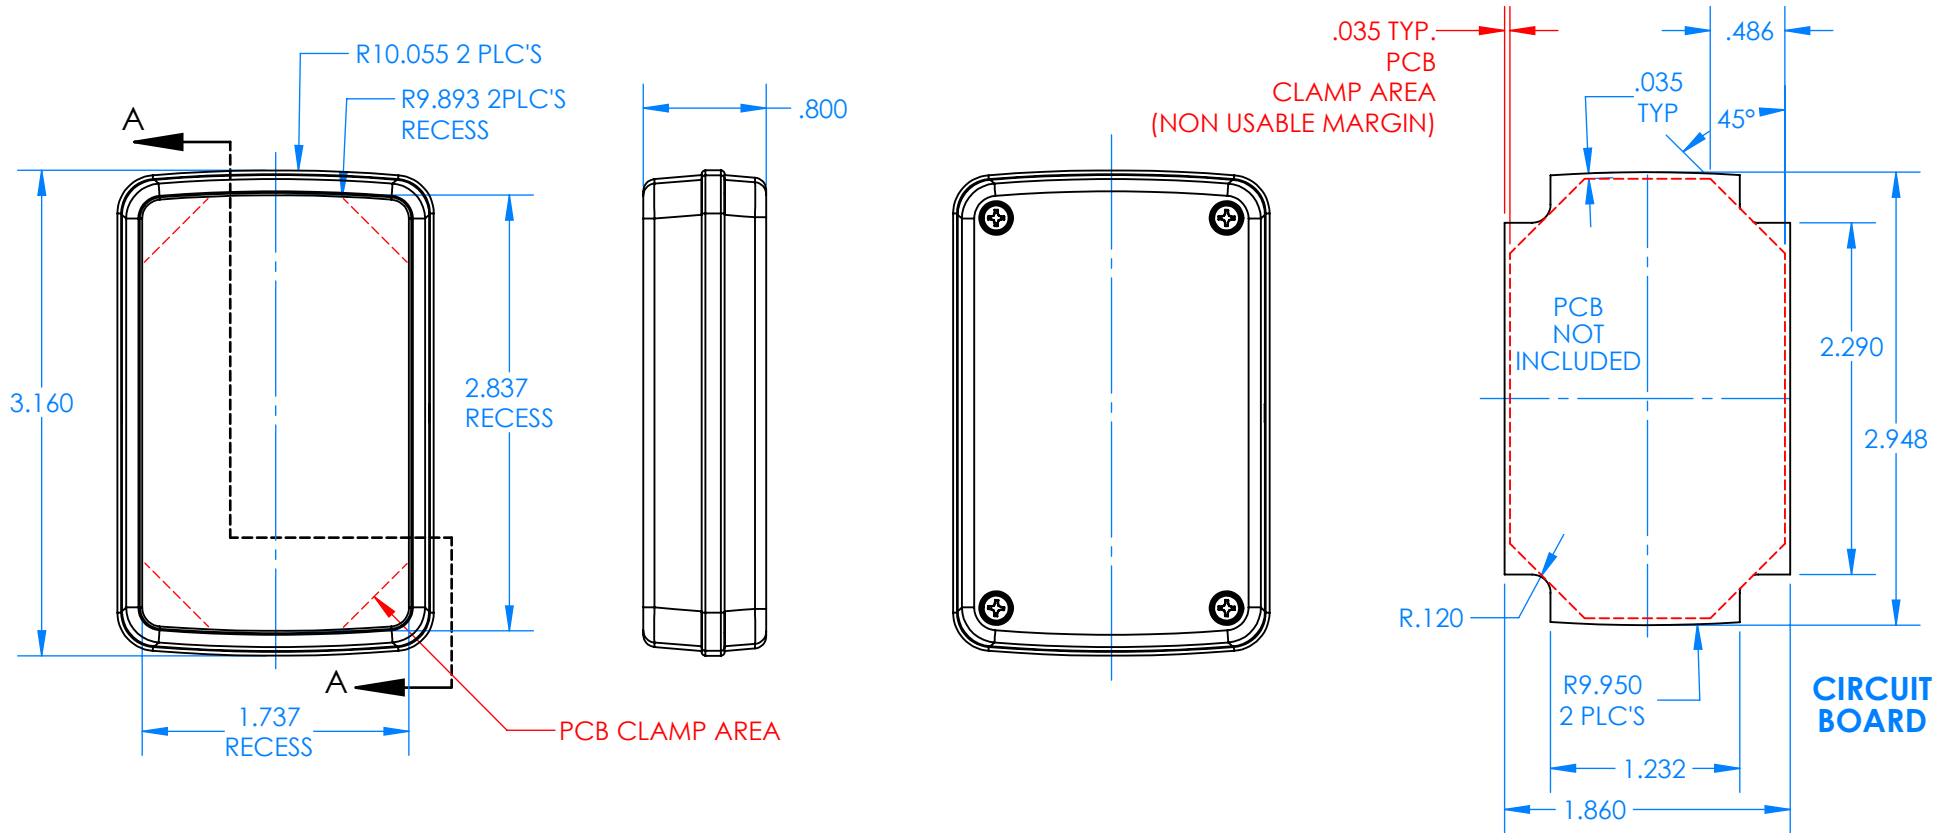

SERPAC CX65D-YY-A-ZZ

Electronic Enclosures

- Enclosure color (YY)**
Top-Bottom combinations available
 BK=black
 CL=clear
 TRGY=translucent gray
 TRRD=translucent red
- Seal color (ZZ)**
 BK=black
 BL=blue
 GM=gunmetal
 NG=neon green
 NO=neon orange
 OR=orange
 YL=yellow
 WH=white

PN	Description
5535D	(1) BW 6C Top style D
5534D	(1) BW 6B Bottom style D
5540A	(1) CX6A Series perimeter seal style A
6002	(4) #2 X 3/8" PH HD screw TORQUE 35-60 in-oz.

Wateright enclosure meets or exceeds:
IP67
NEMA 4X, 12, 13