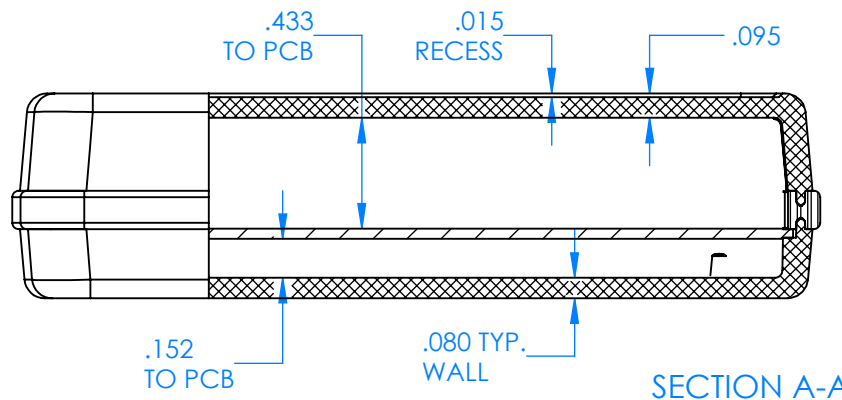

# SERPAC CX65D-YY-A-ZZ

Electronic Enclosures

**Enclosure color (YY)**  
**Top-Bottom combinations available**  
 BK=black  
 CL=clear  
 TRGY=translucent gray  
 TRRD=translucent red

**Seal color (ZZ)**  
 BK=black  
 BL=blue  
 GM=gunmetal  
 NG=neon green  
 NO=neon orange  
 OR=orange  
 YL=yellow  
 WH=white

PN	Description
5535D	(1) BW 6C Top style D
5534D	(1) BW 6B Bottom style D
5540A	(1) CX6A Series perimeter seal style A
6002	(4) #2 X 3/8" PH HD screw TORQUE 35-60 in-oz.

**Wateright enclosure meets or exceeds:**  
**IP67**  
**NEMA 4X, 12, 13**