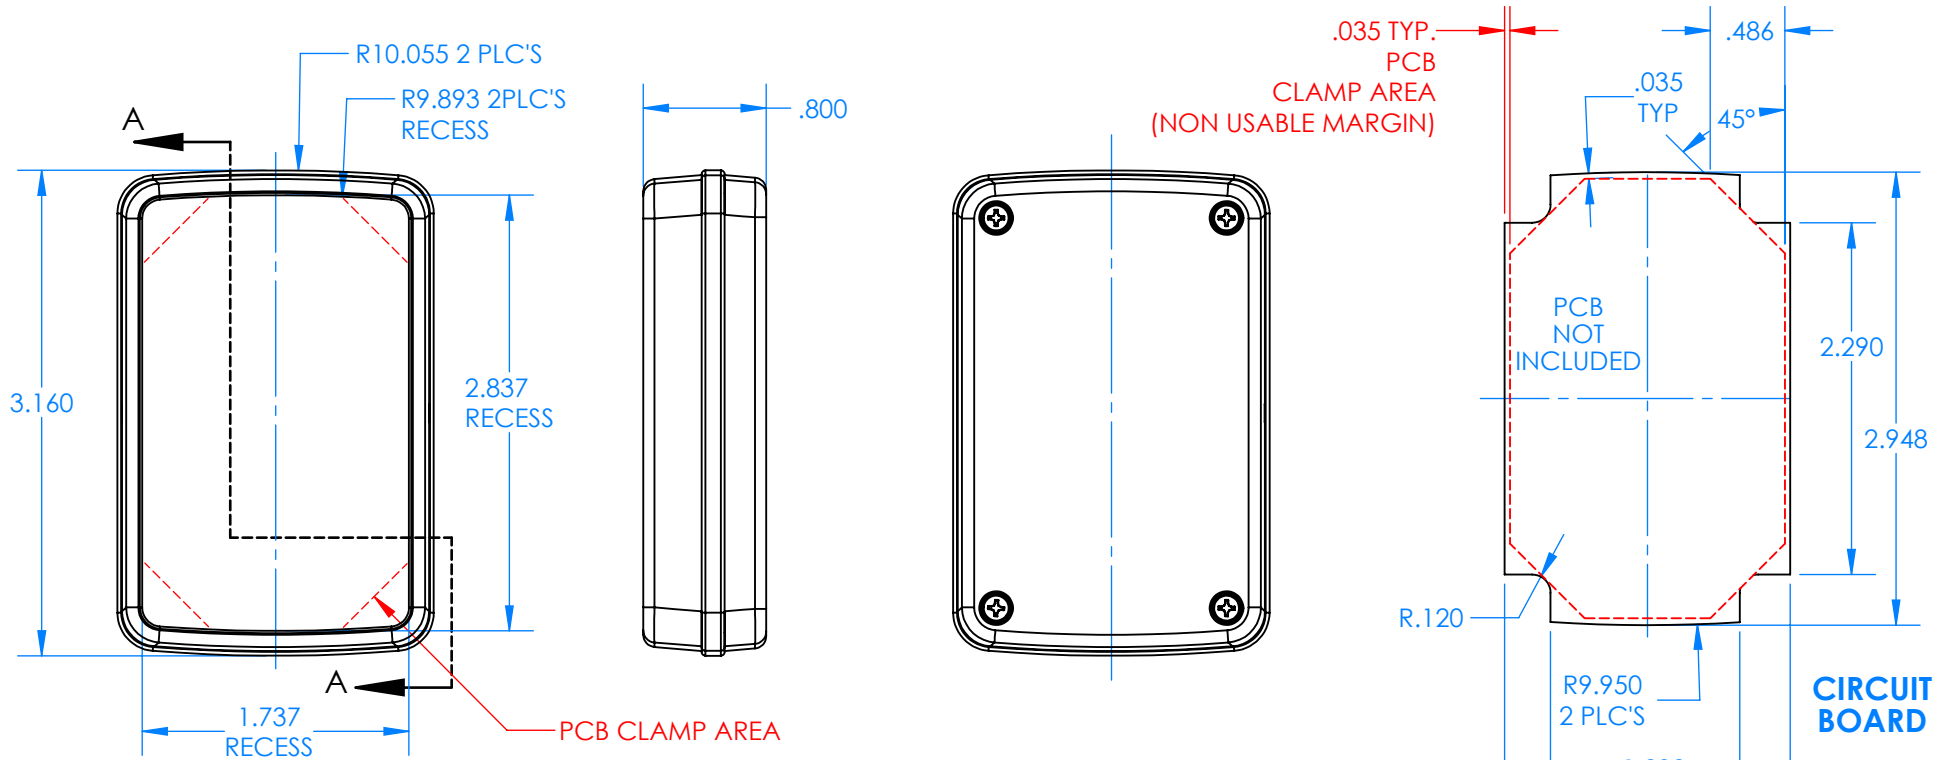

# SERPAC CX65D-YY-A-ZZ

Electronic Enclosures

**Enclosure color (YY)**  
**Top-Bottom combinations available**  
 BK=black  
 CL=clear  
 TRGY=translucent gray  
 TRRD=translucent red

**Seal color (ZZ)**  
 BK=black  
 BL=blue  
 GM=gunmetal  
 NG=neon green  
 NO=neon orange  
 OR=orange  
 YL=yellow  
 WH=white

PN	Description
5535D	(1) BW 6C Top style D
5534D	(1) BW 6B Bottom style D
5540A	(1) CX6A Series perimeter seal style A
6002	(4) #2 X 3/8" PH HD screw TORQUE 35-60 in-oz.

**Wateright enclosure meets or exceeds:**  
**IP67**  
**NEMA 4X, 12, 13**