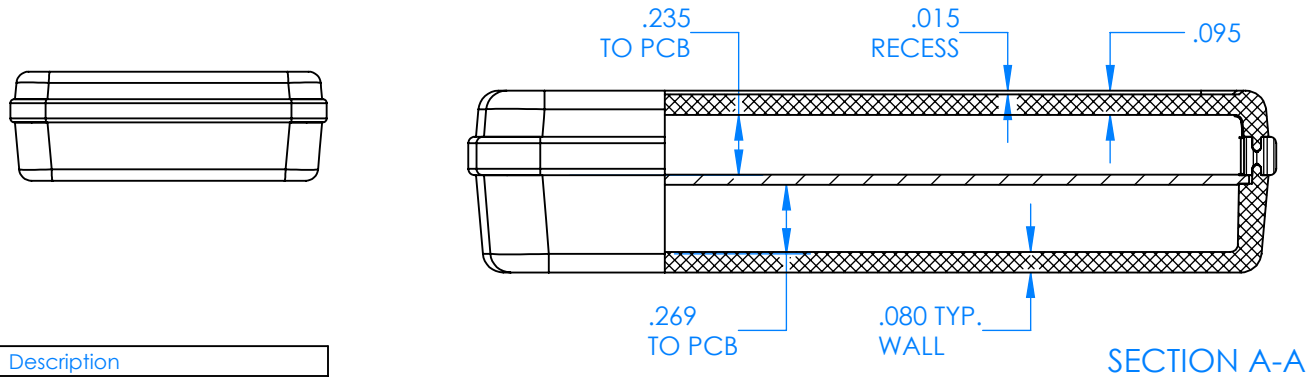

SERPAC CX66D-YY-A-ZZ

Electronic Enclosures

Enclosure color (YY)
Top-Bottom combinations available
 BK=black
 CL=clear
 TRGY=translucent gray
 TRRD=translucent red

Seal color (ZZ)
 BK=black
 BL=blue
 GM=gunmetal
 NG=neon green
 NO=neon orange
 OR=orange
 YL=yellow
 WH=white

PN	Description
5531D	(1) BW 6A Top style D
5536D	(1) BW 6C Bottom style D
5540A	(1) CX6A Series perimeter seal style A
6002	(4) #2 X 3/8" PH HD screw TORQUE 35-60 in-oz.

Wateright enclosure meets or exceeds:
IP67
NEMA 4X, 12, 13