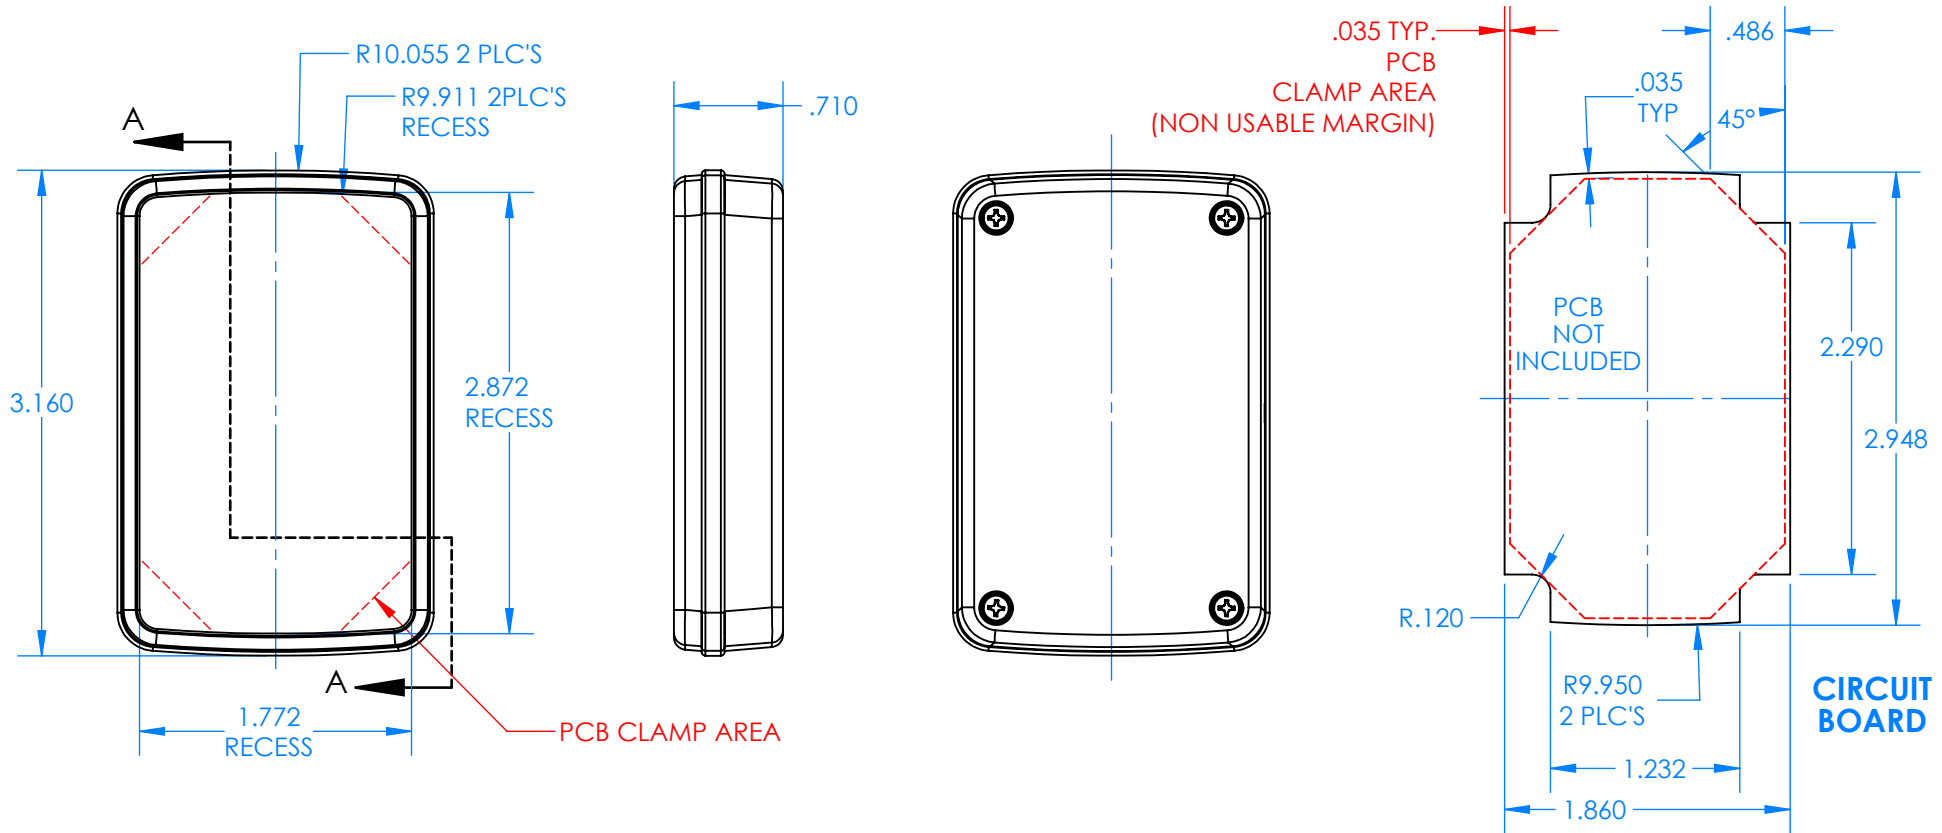

SERPAC CX66D-YY-A-ZZ

Electronic Enclosures

Enclosure color (YY)
Top-Bottom combinations available
 BK=black
 CL=clear
 TRGY=translucent gray
 TRRD=translucent red

Seal color (ZZ)
 BK=black
 BL=blue
 GM=gunmetal
 NG=neon green
 NO=neon orange
 OR=orange
 YL=yellow
 WH=white

PN	Description
5531D	(1) BW 6A Top style D
5536D	(1) BW 6C Bottom style D
5540A	(1) CX6A Series perimeter seal style A
6002	(4) #2 X 3/8" PH HD screw TORQUE 35-60 in-oz.

Wateright enclosure meets or exceeds:
IP67
NEMA 4X, 12, 13